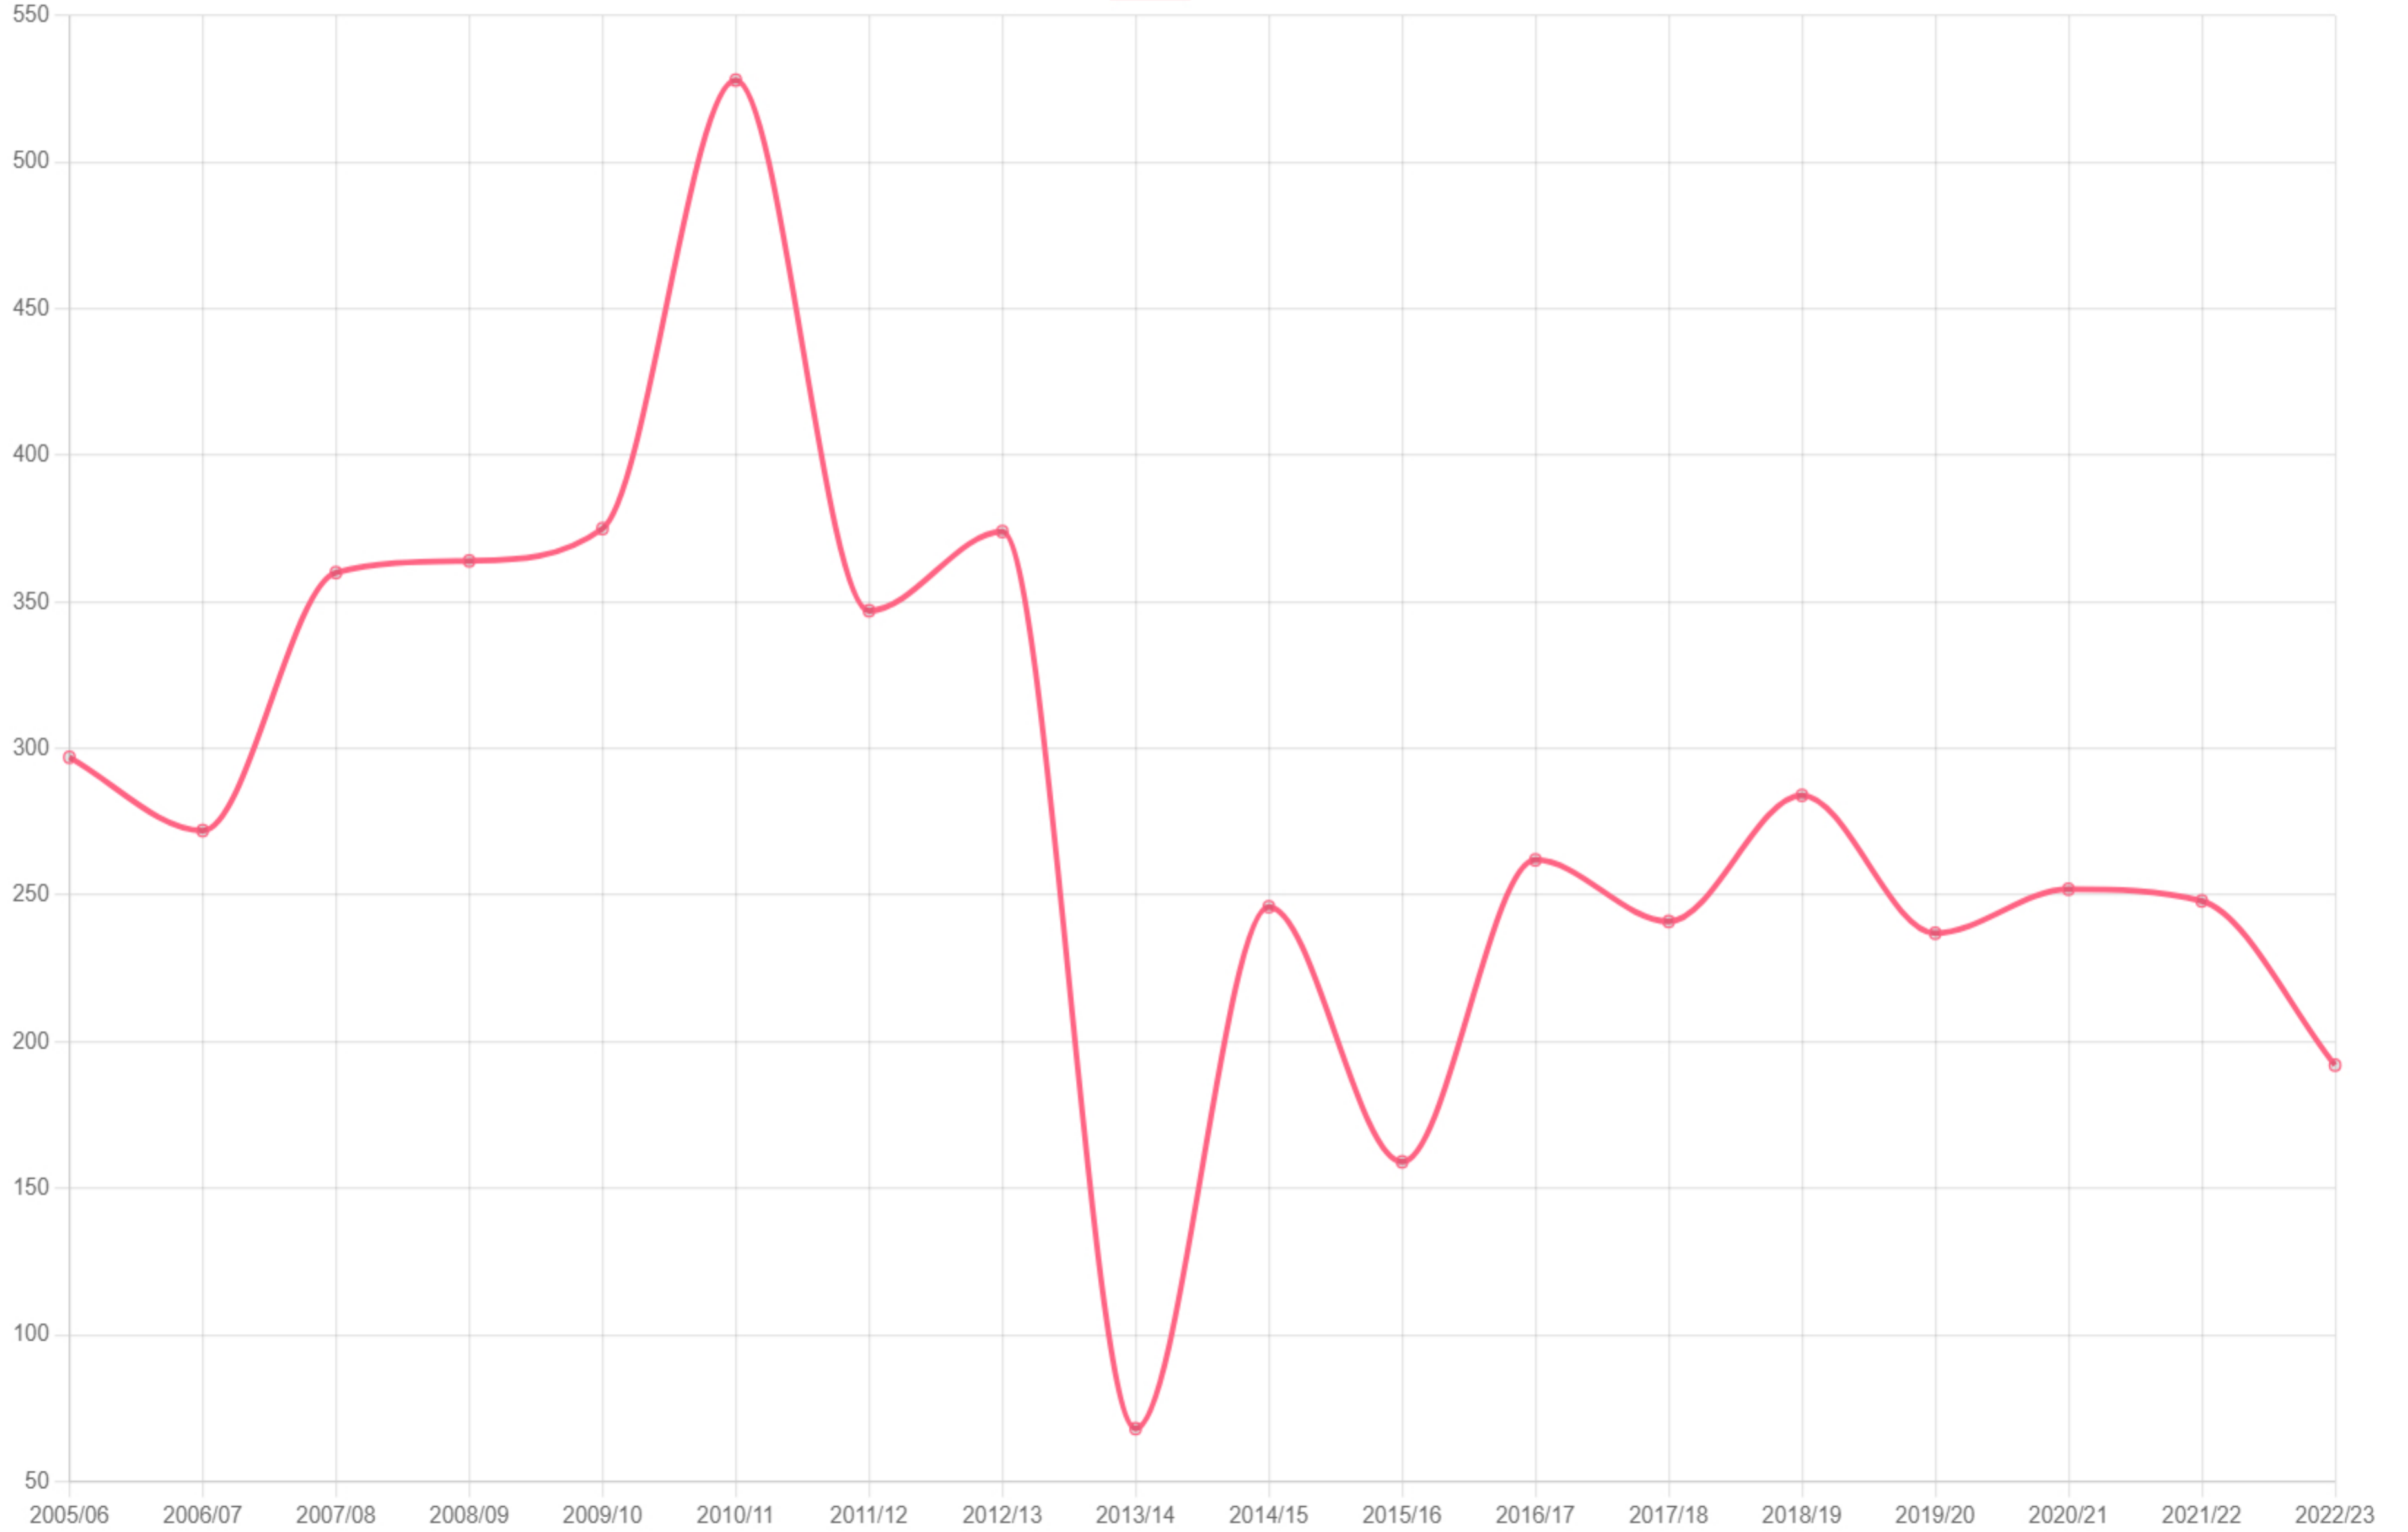

Ngcobo

Total contact-related crimes per Precinct

Ngcobo

Total crime detected as a result of police action per Precinct

Ngcobo

Total other serious crimes (property) per Precinct

Ngcobo

Total property-related crimes per Precinct