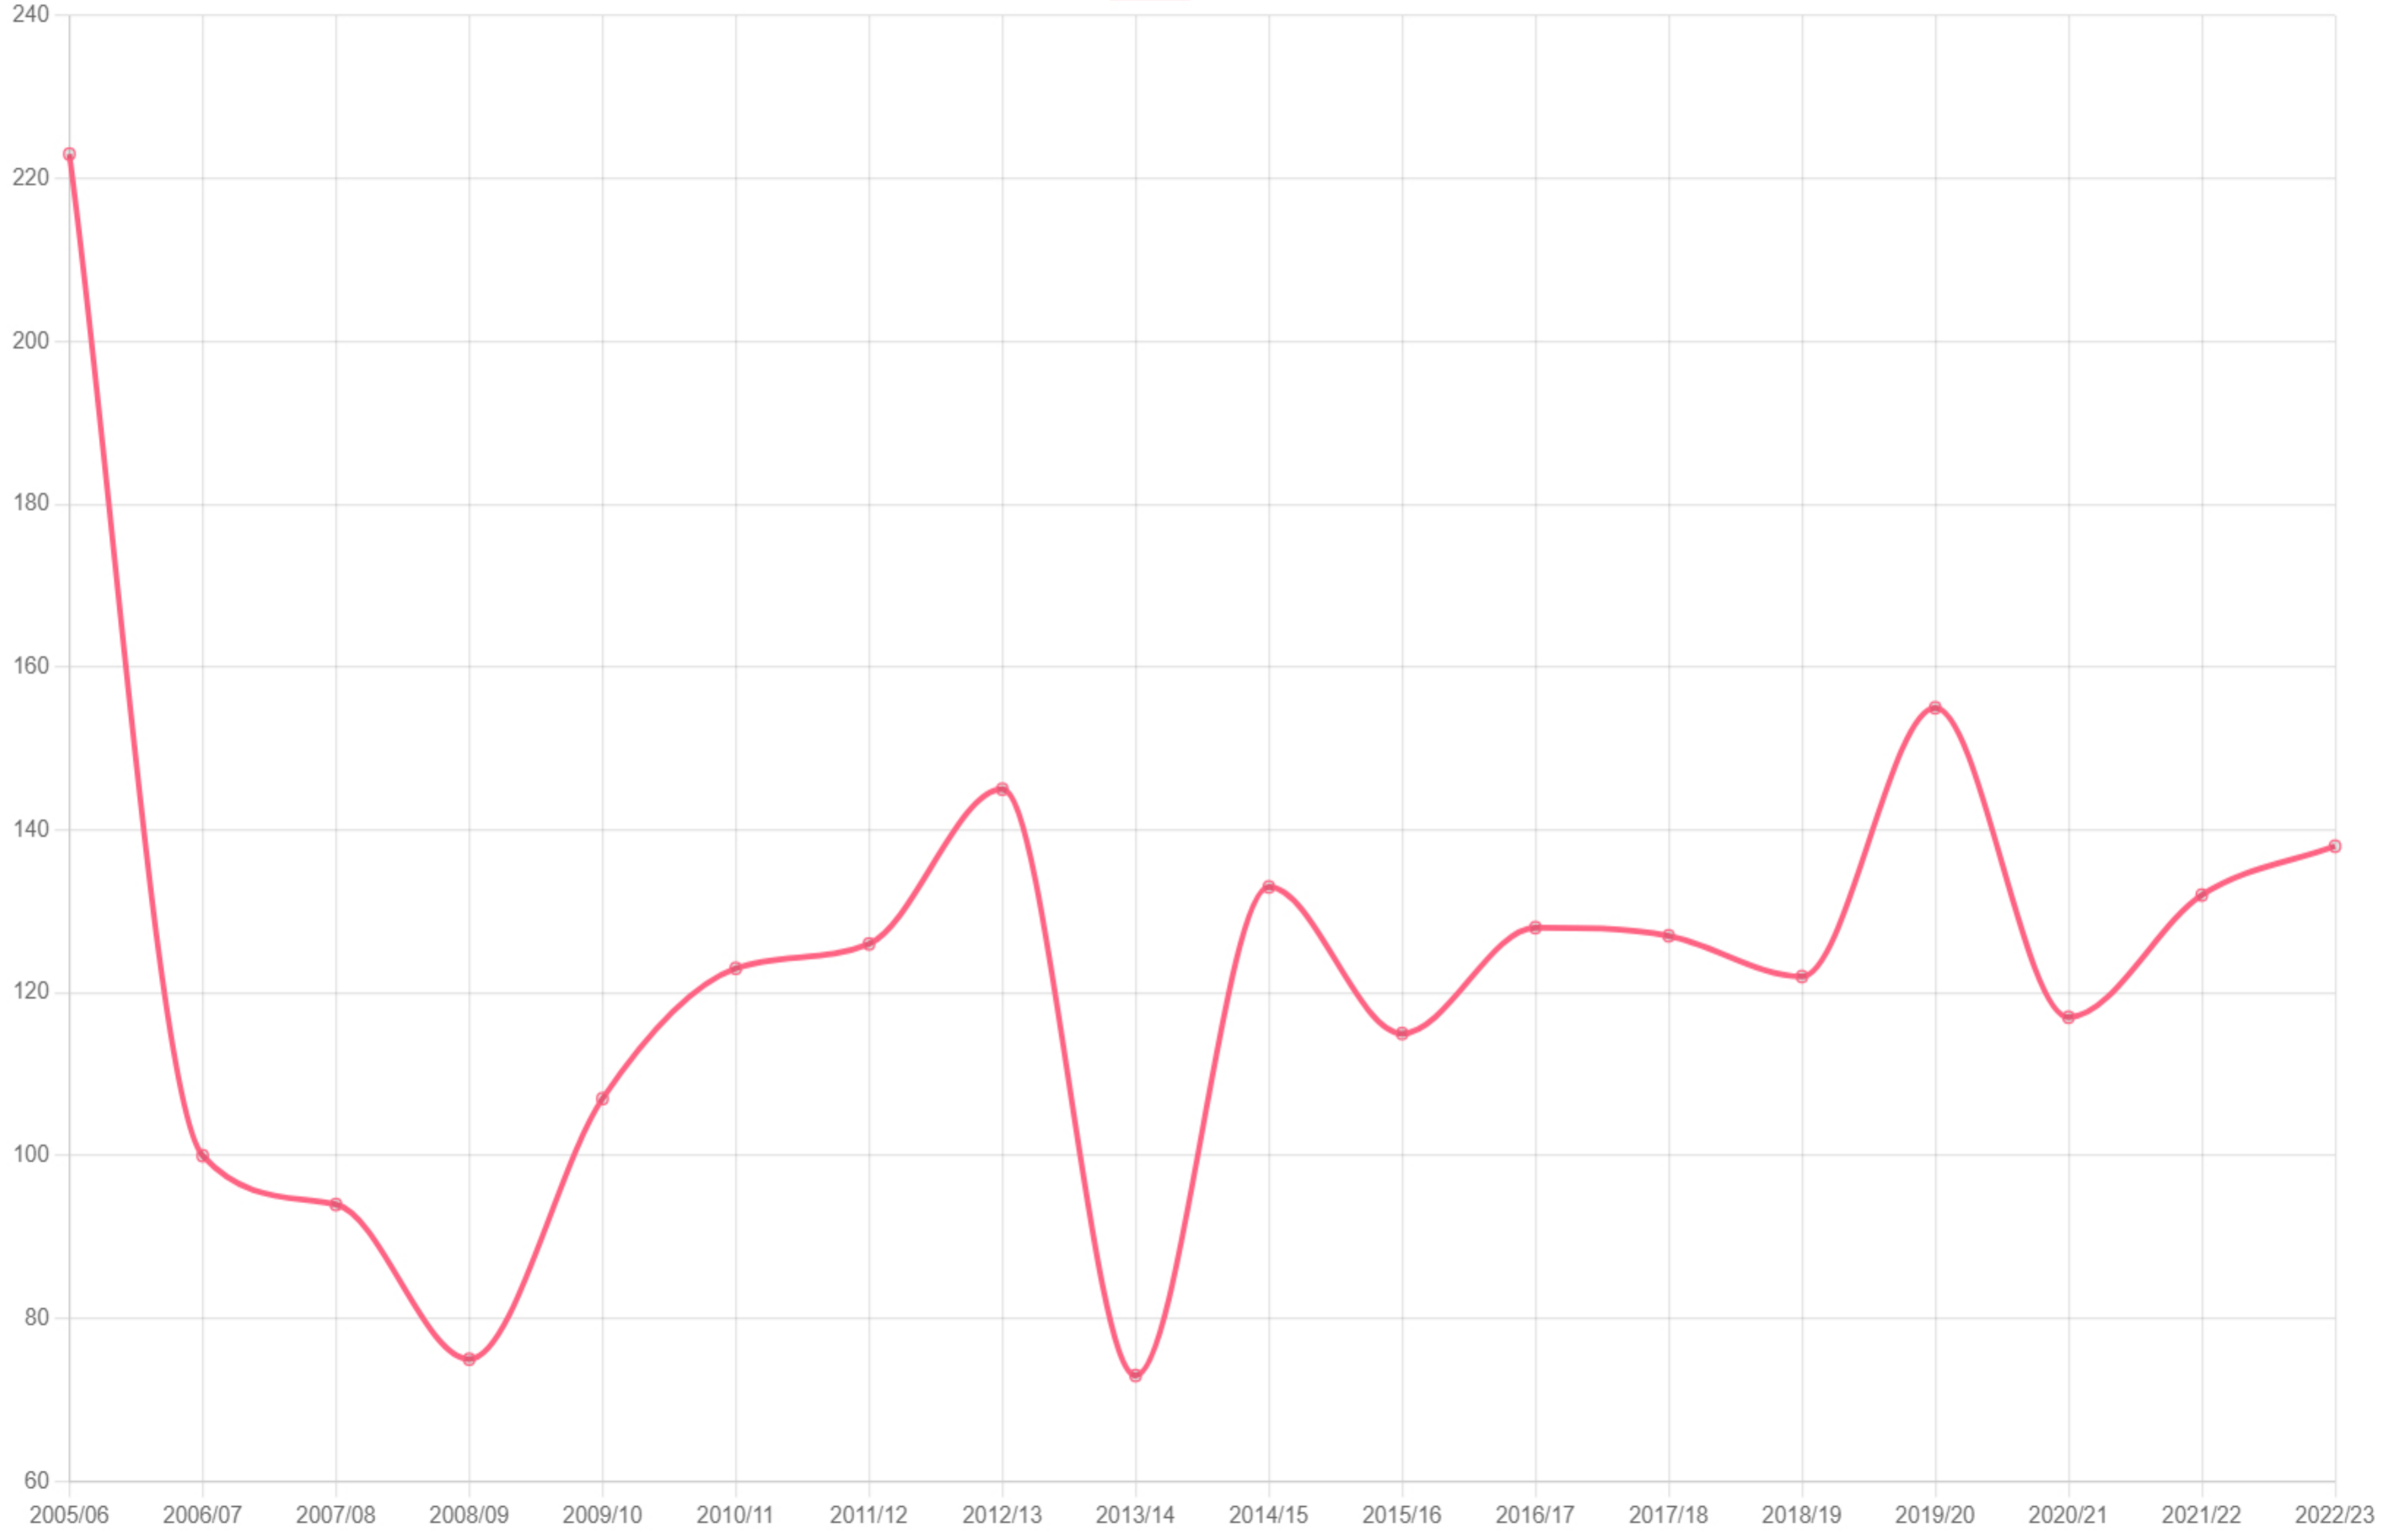

Truck hijacking per Precinct

Ngcobo