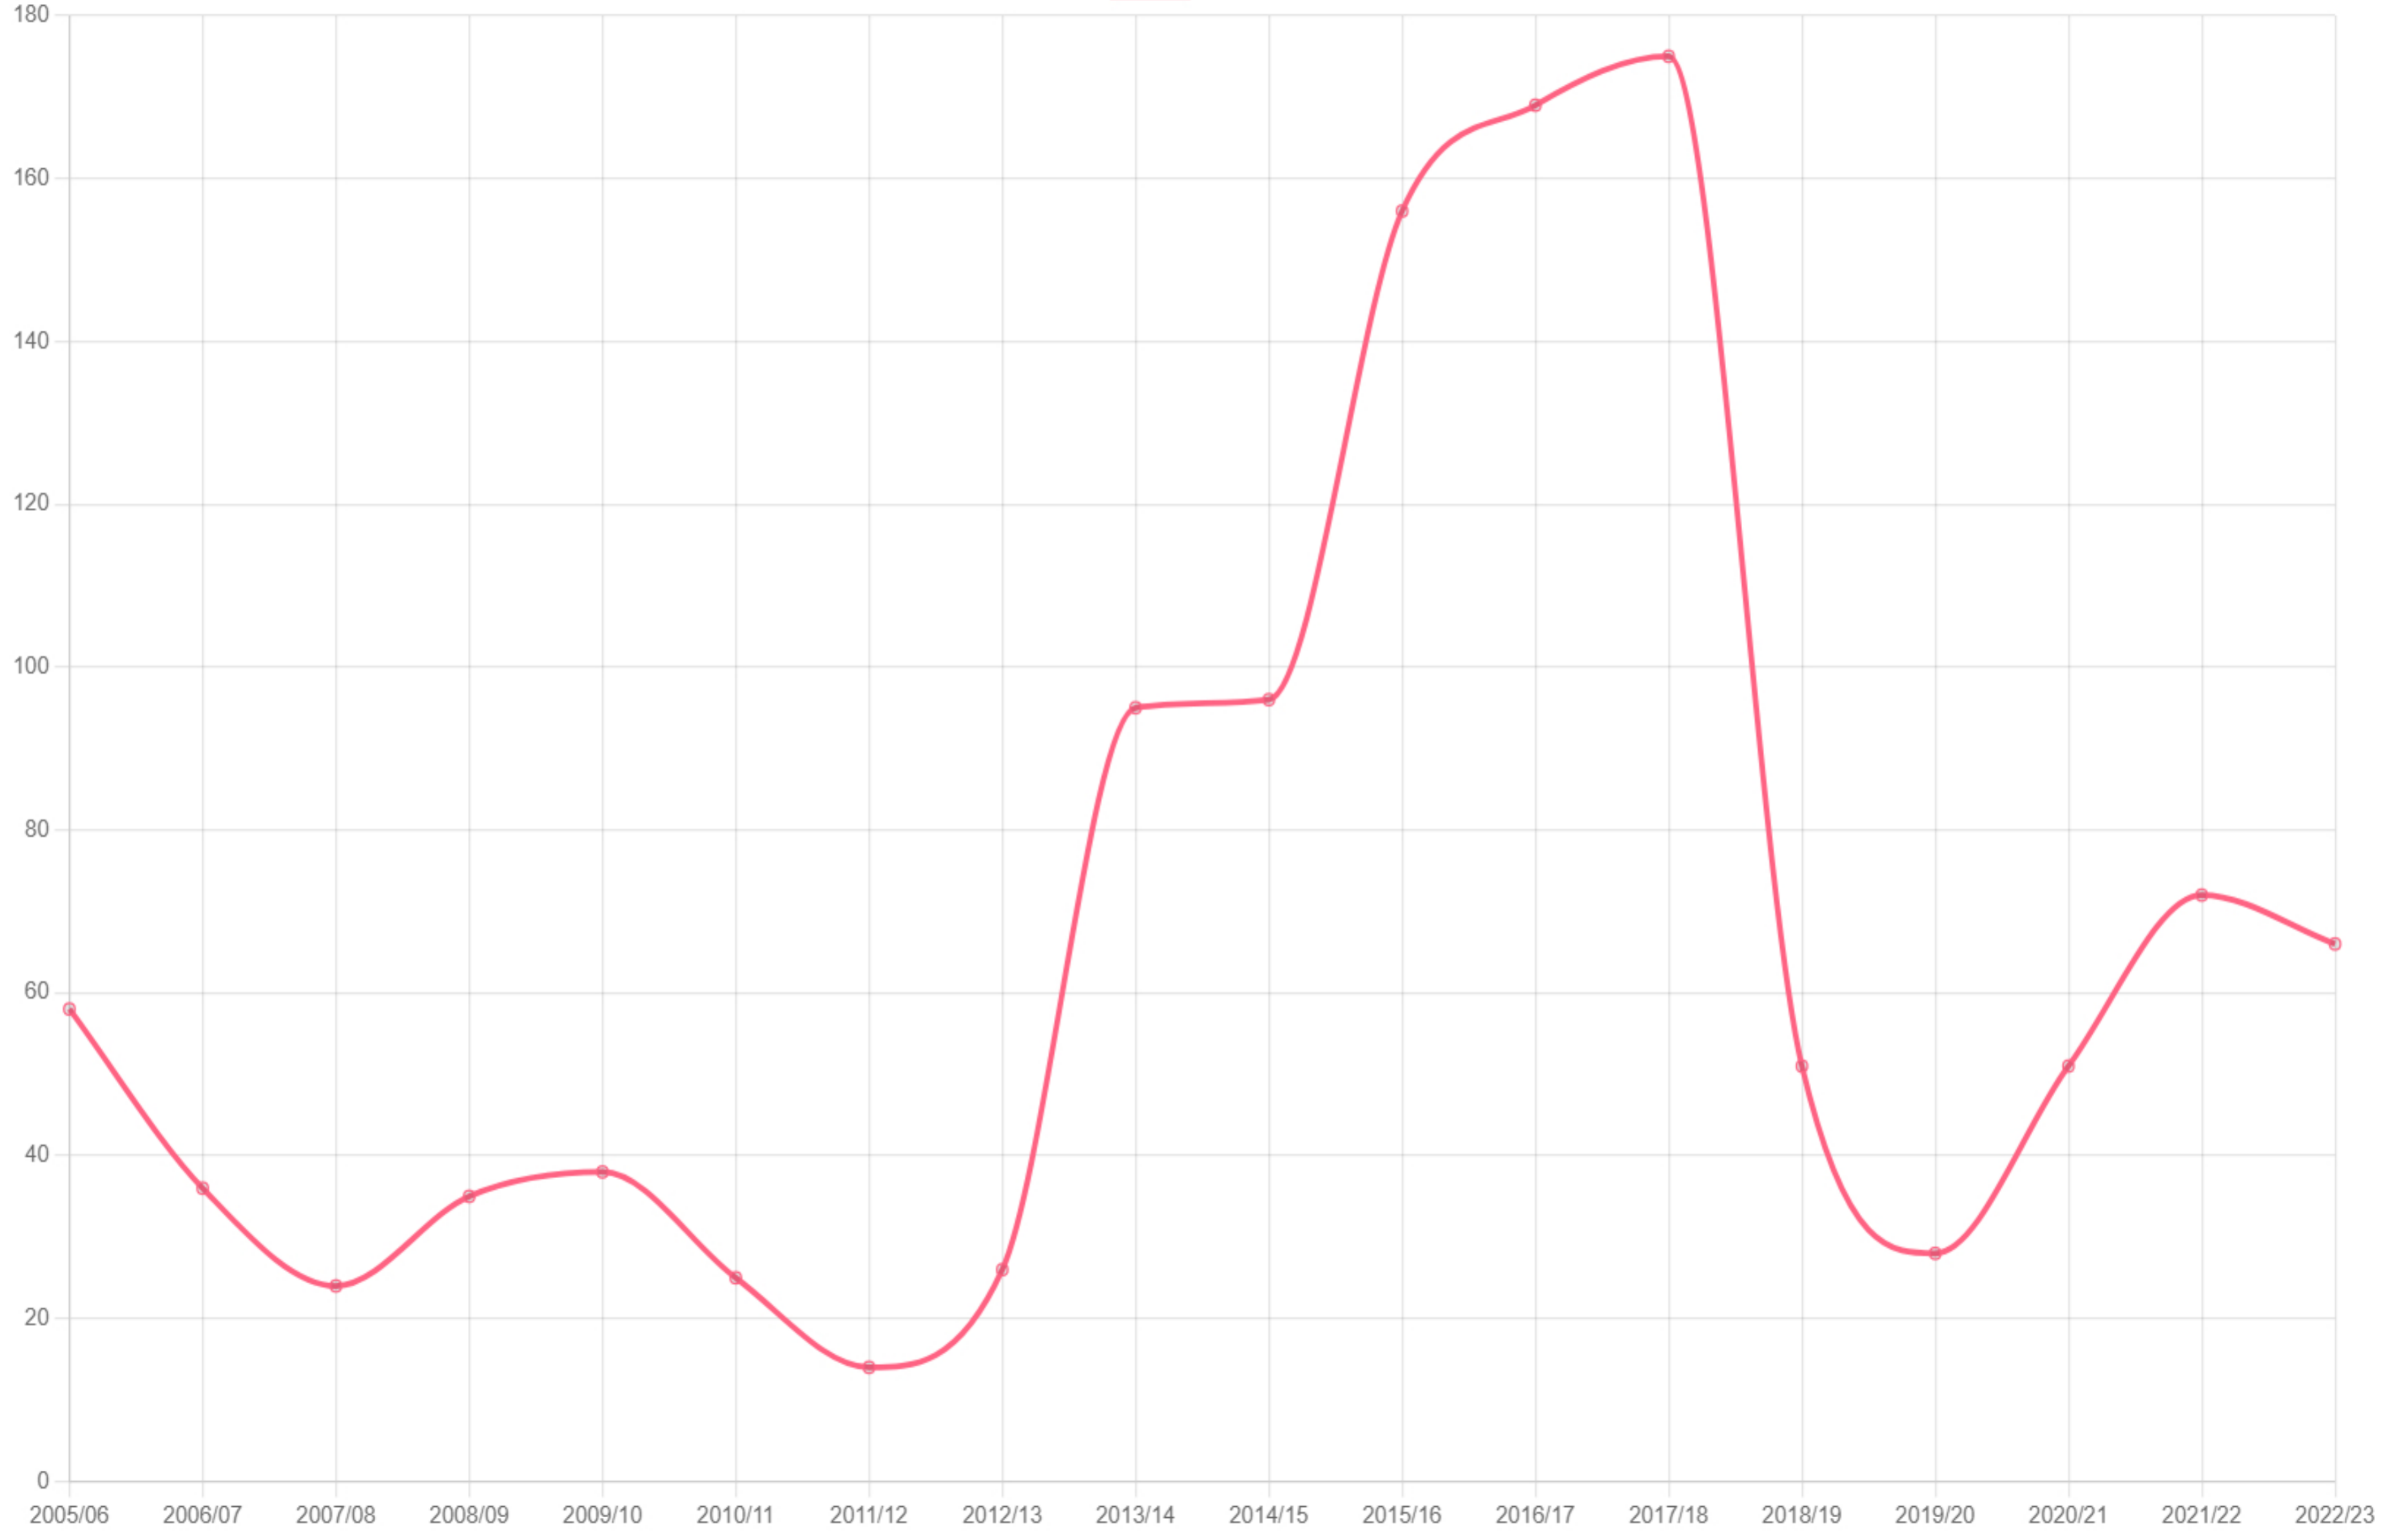

Illegal possession of firearms and ammunition per Precinct

Ngcobo