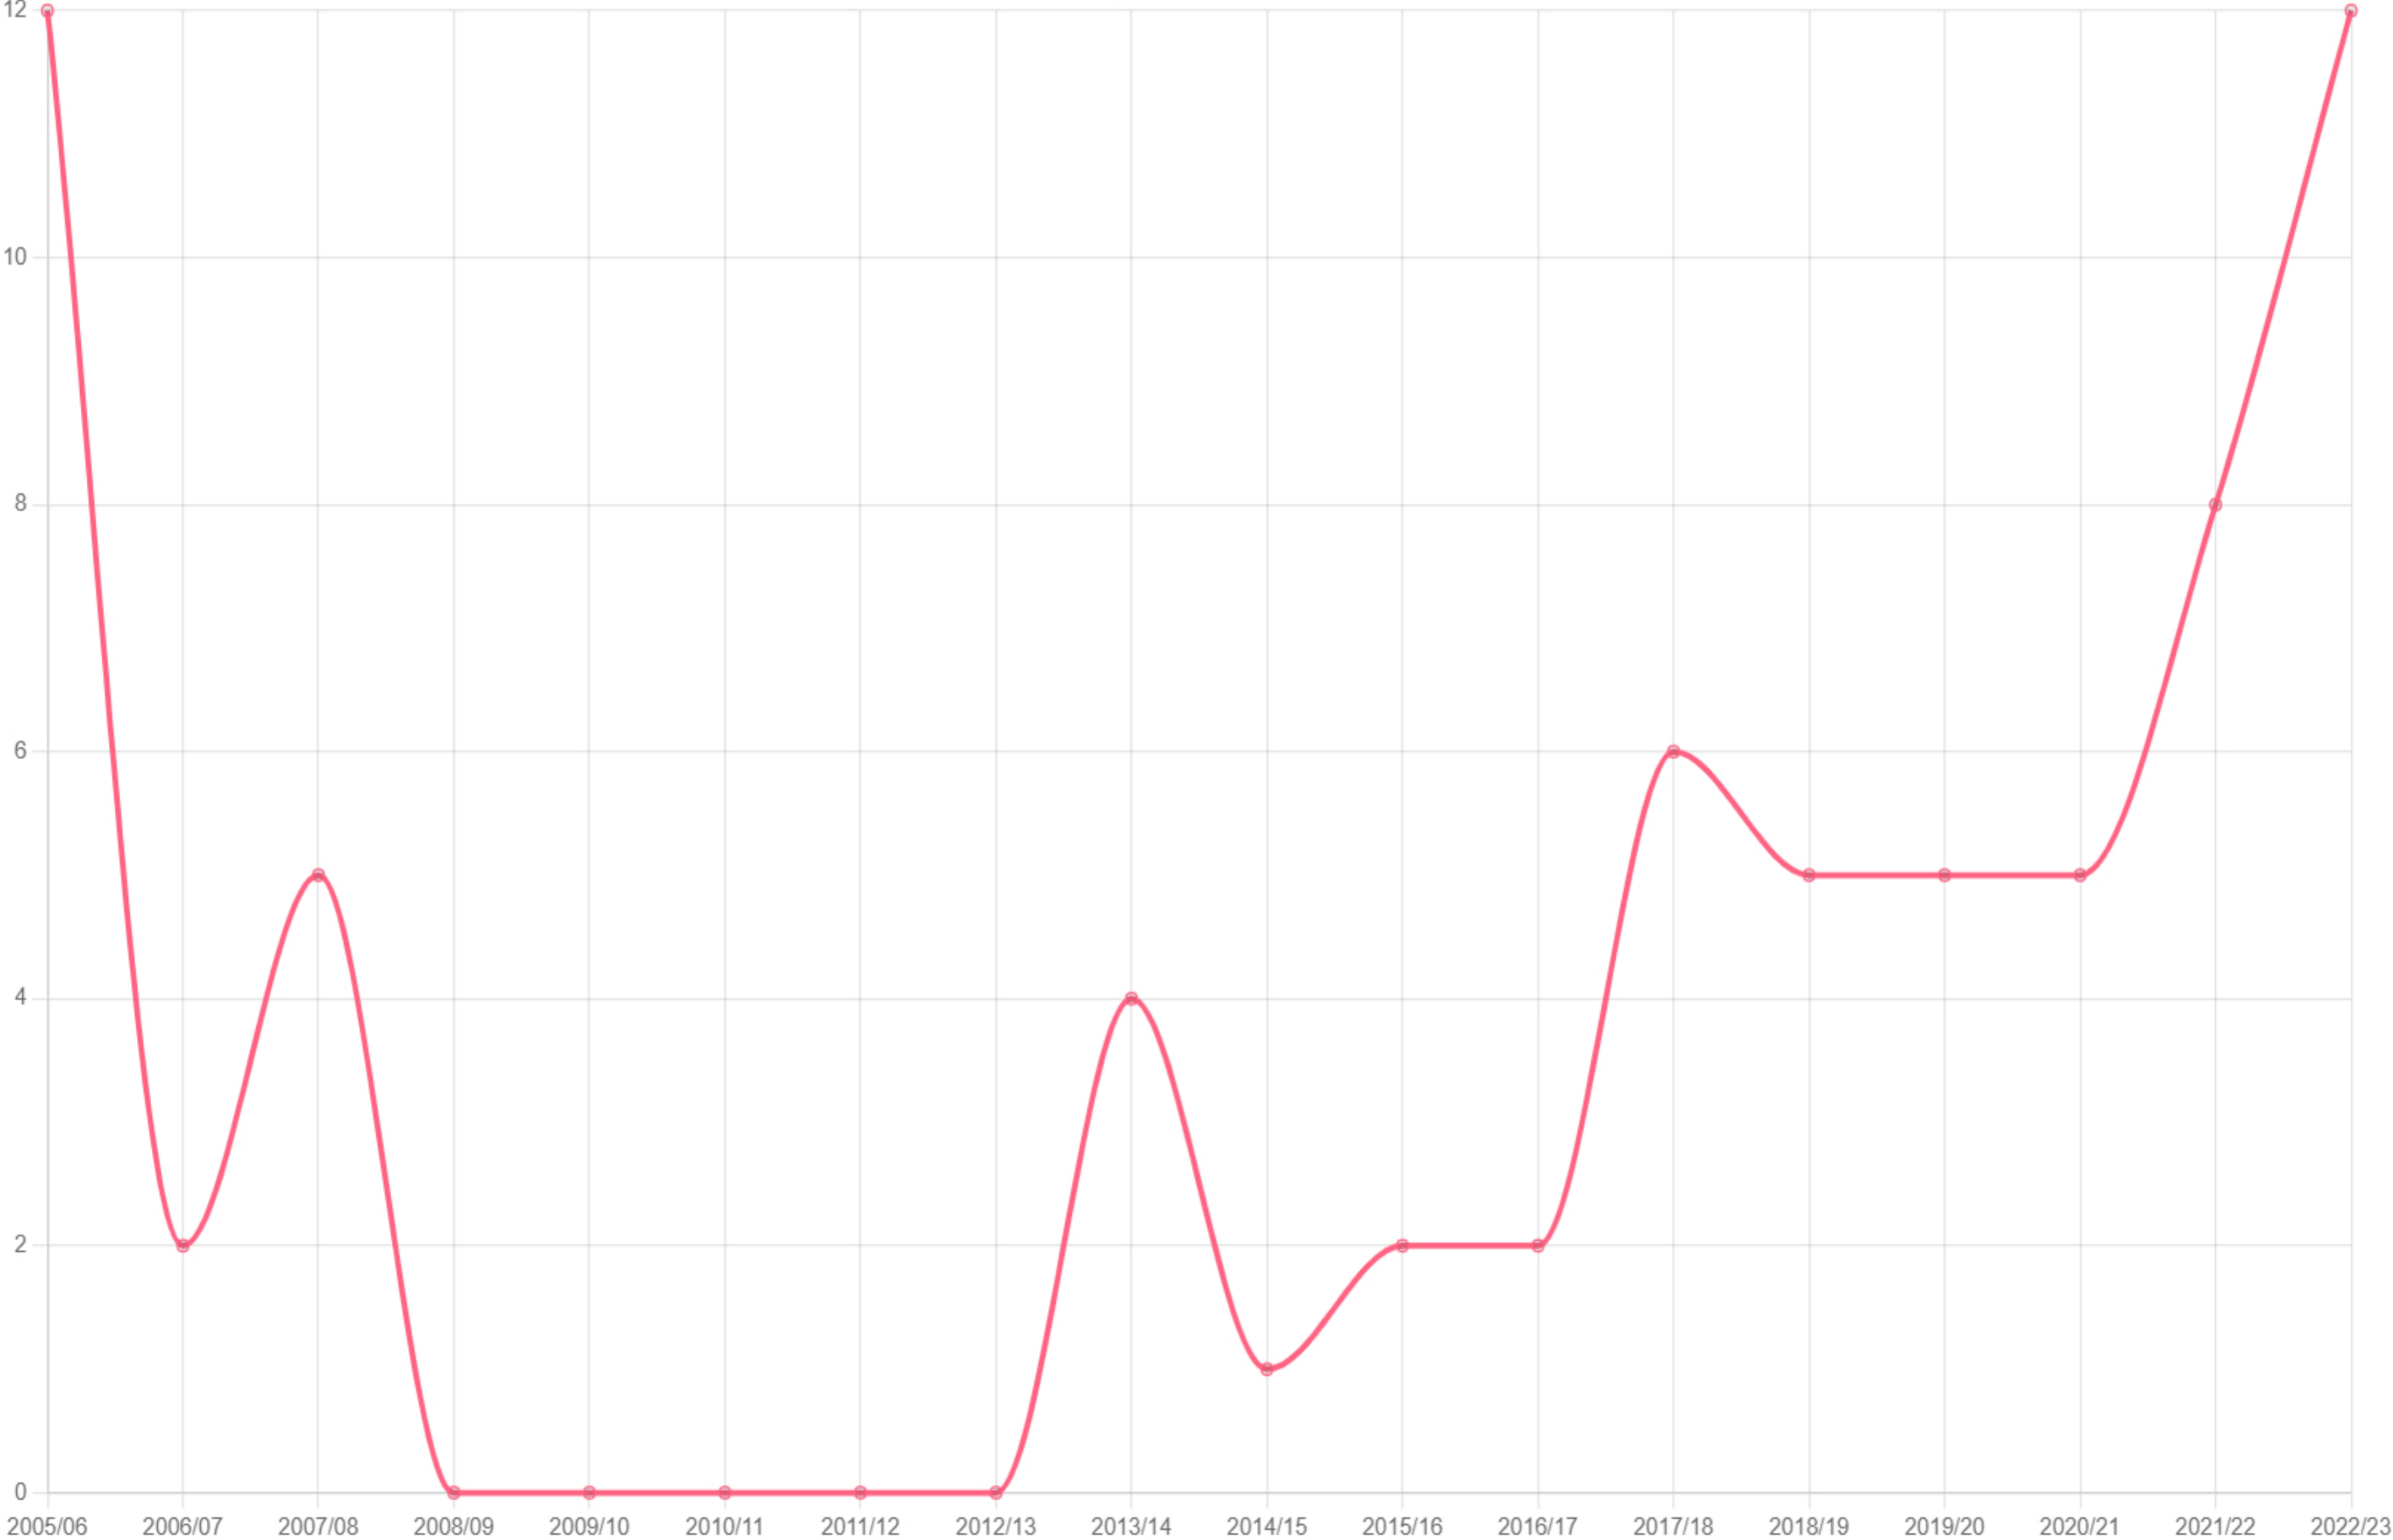

Driving under the influence of alcohol or drugs per Precinct

Ngcobo

Drug-related crime per Precinct

Ngcobo

Illegal possession of firearms and ammunition per Precinct

Ngcobo

Kidnapping per Precinct

Ngcobo