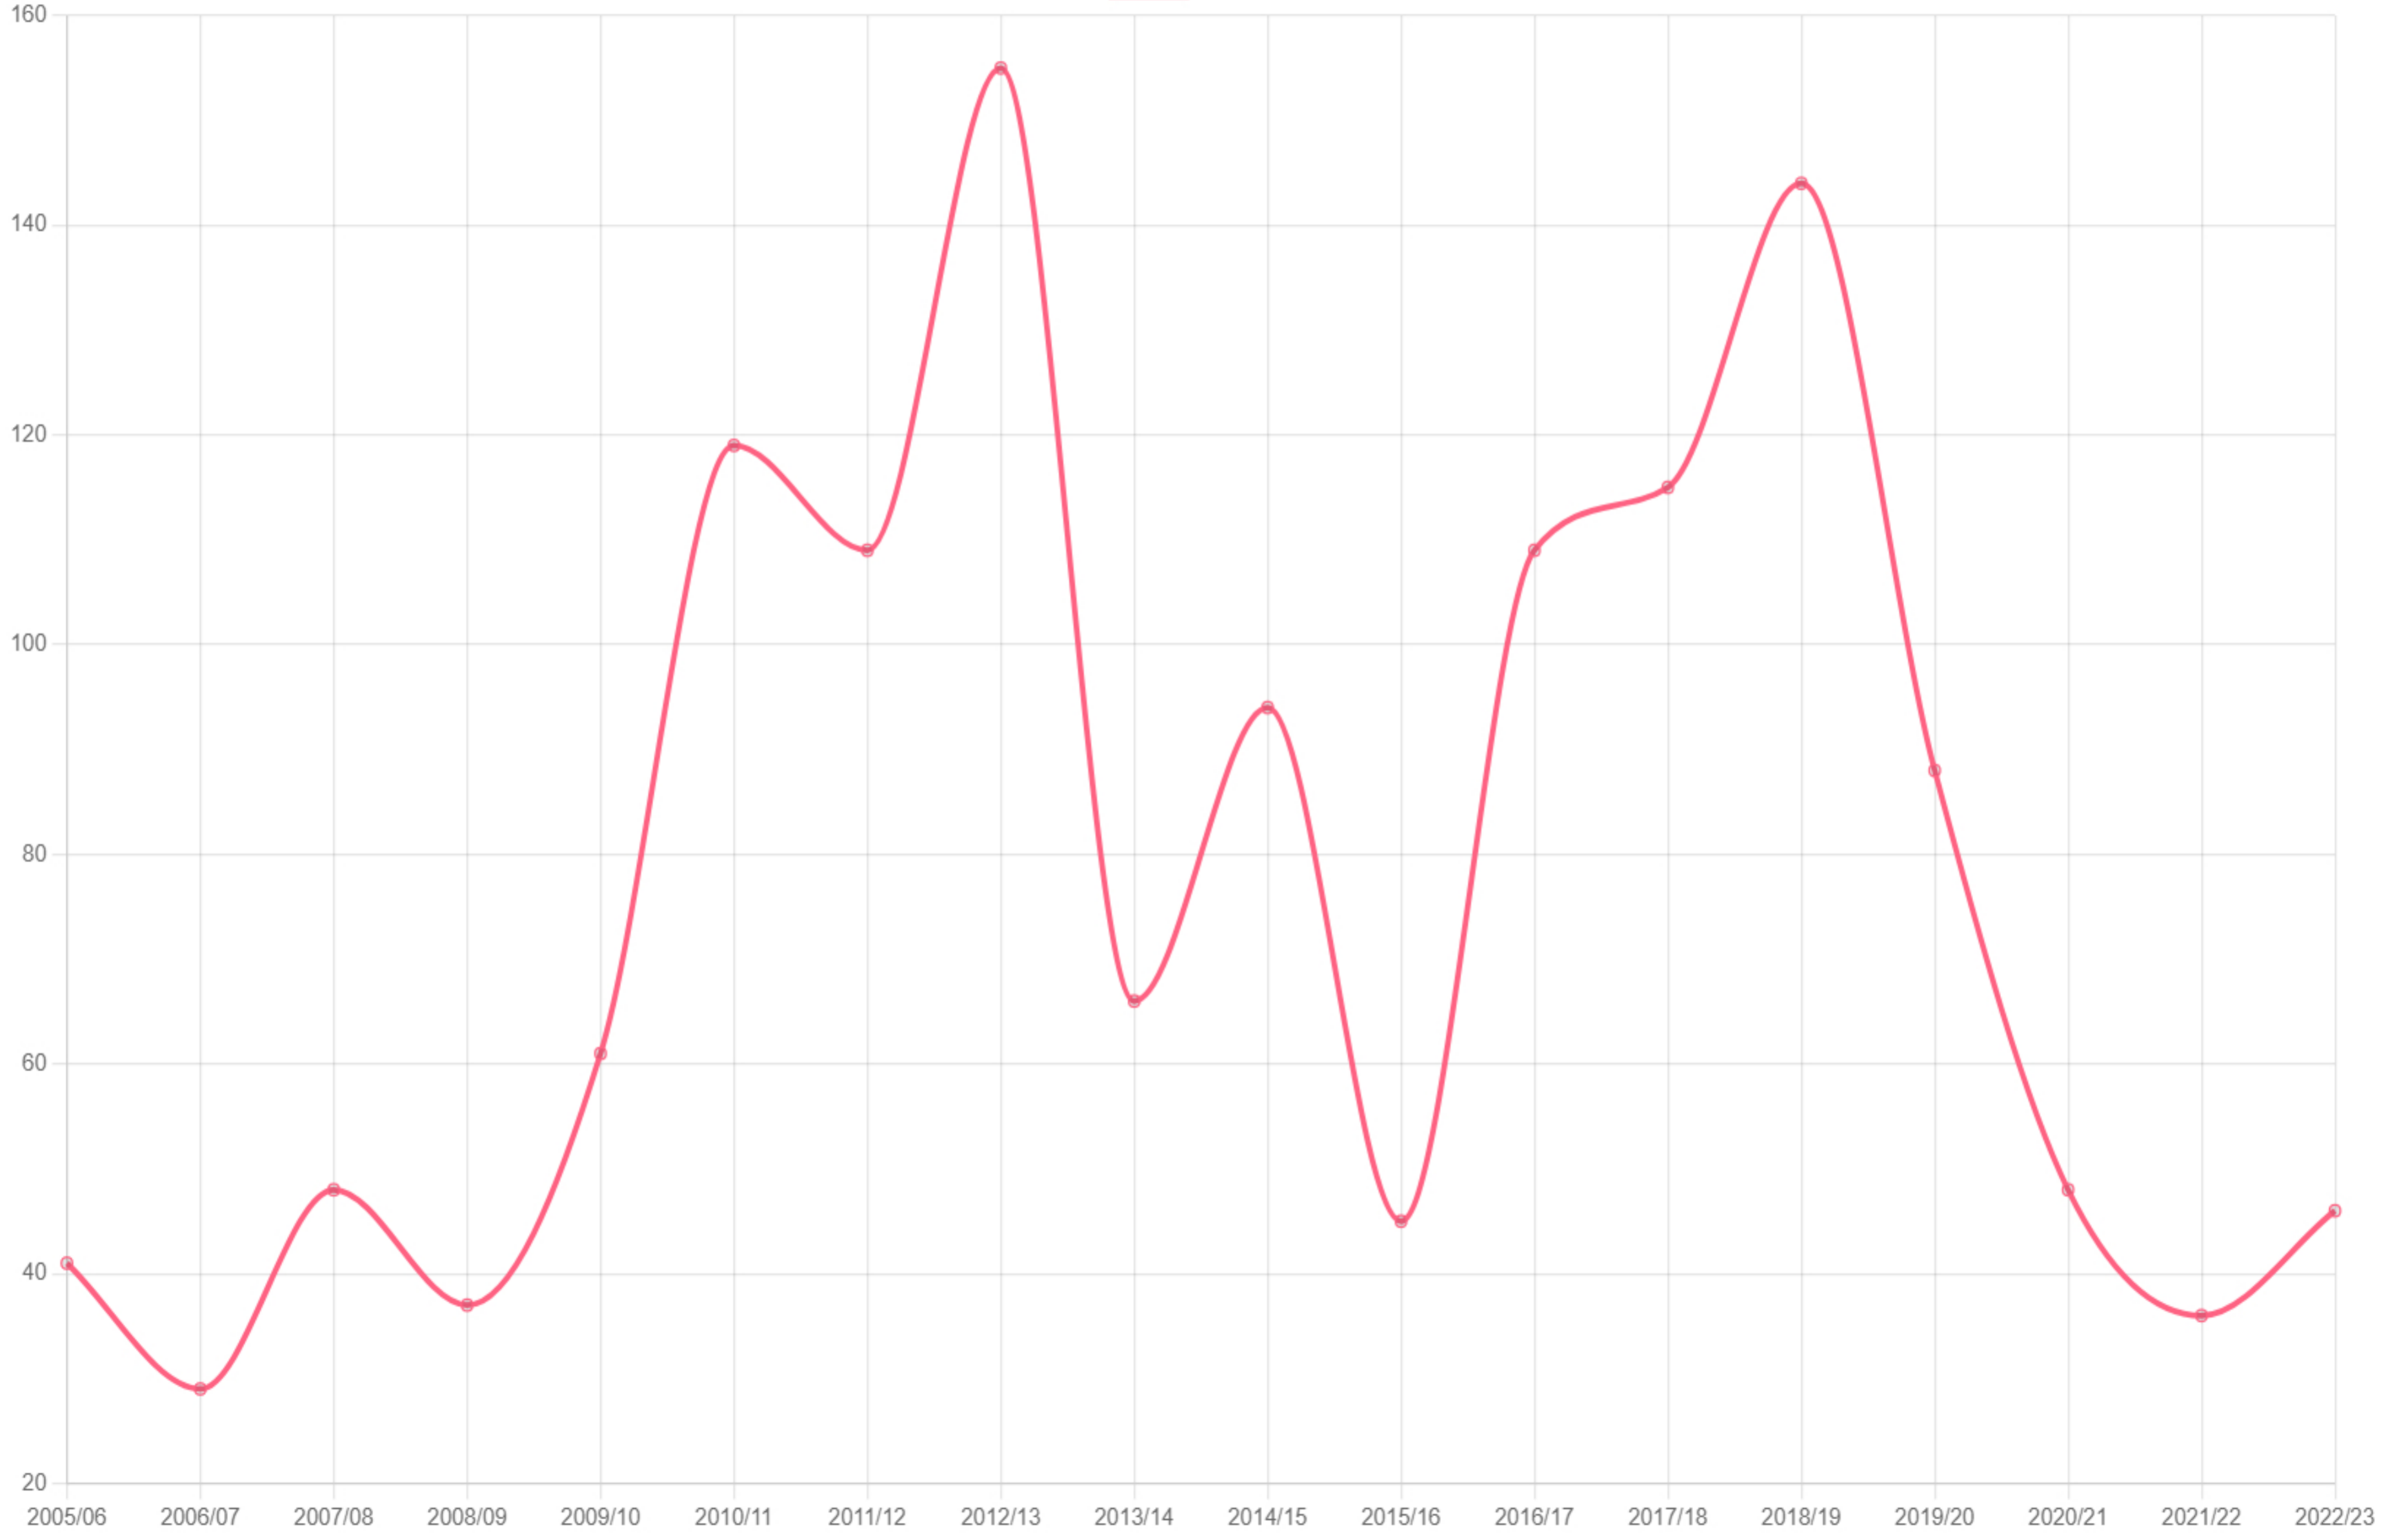

Total contact crimes per Precinct

Ngcobo