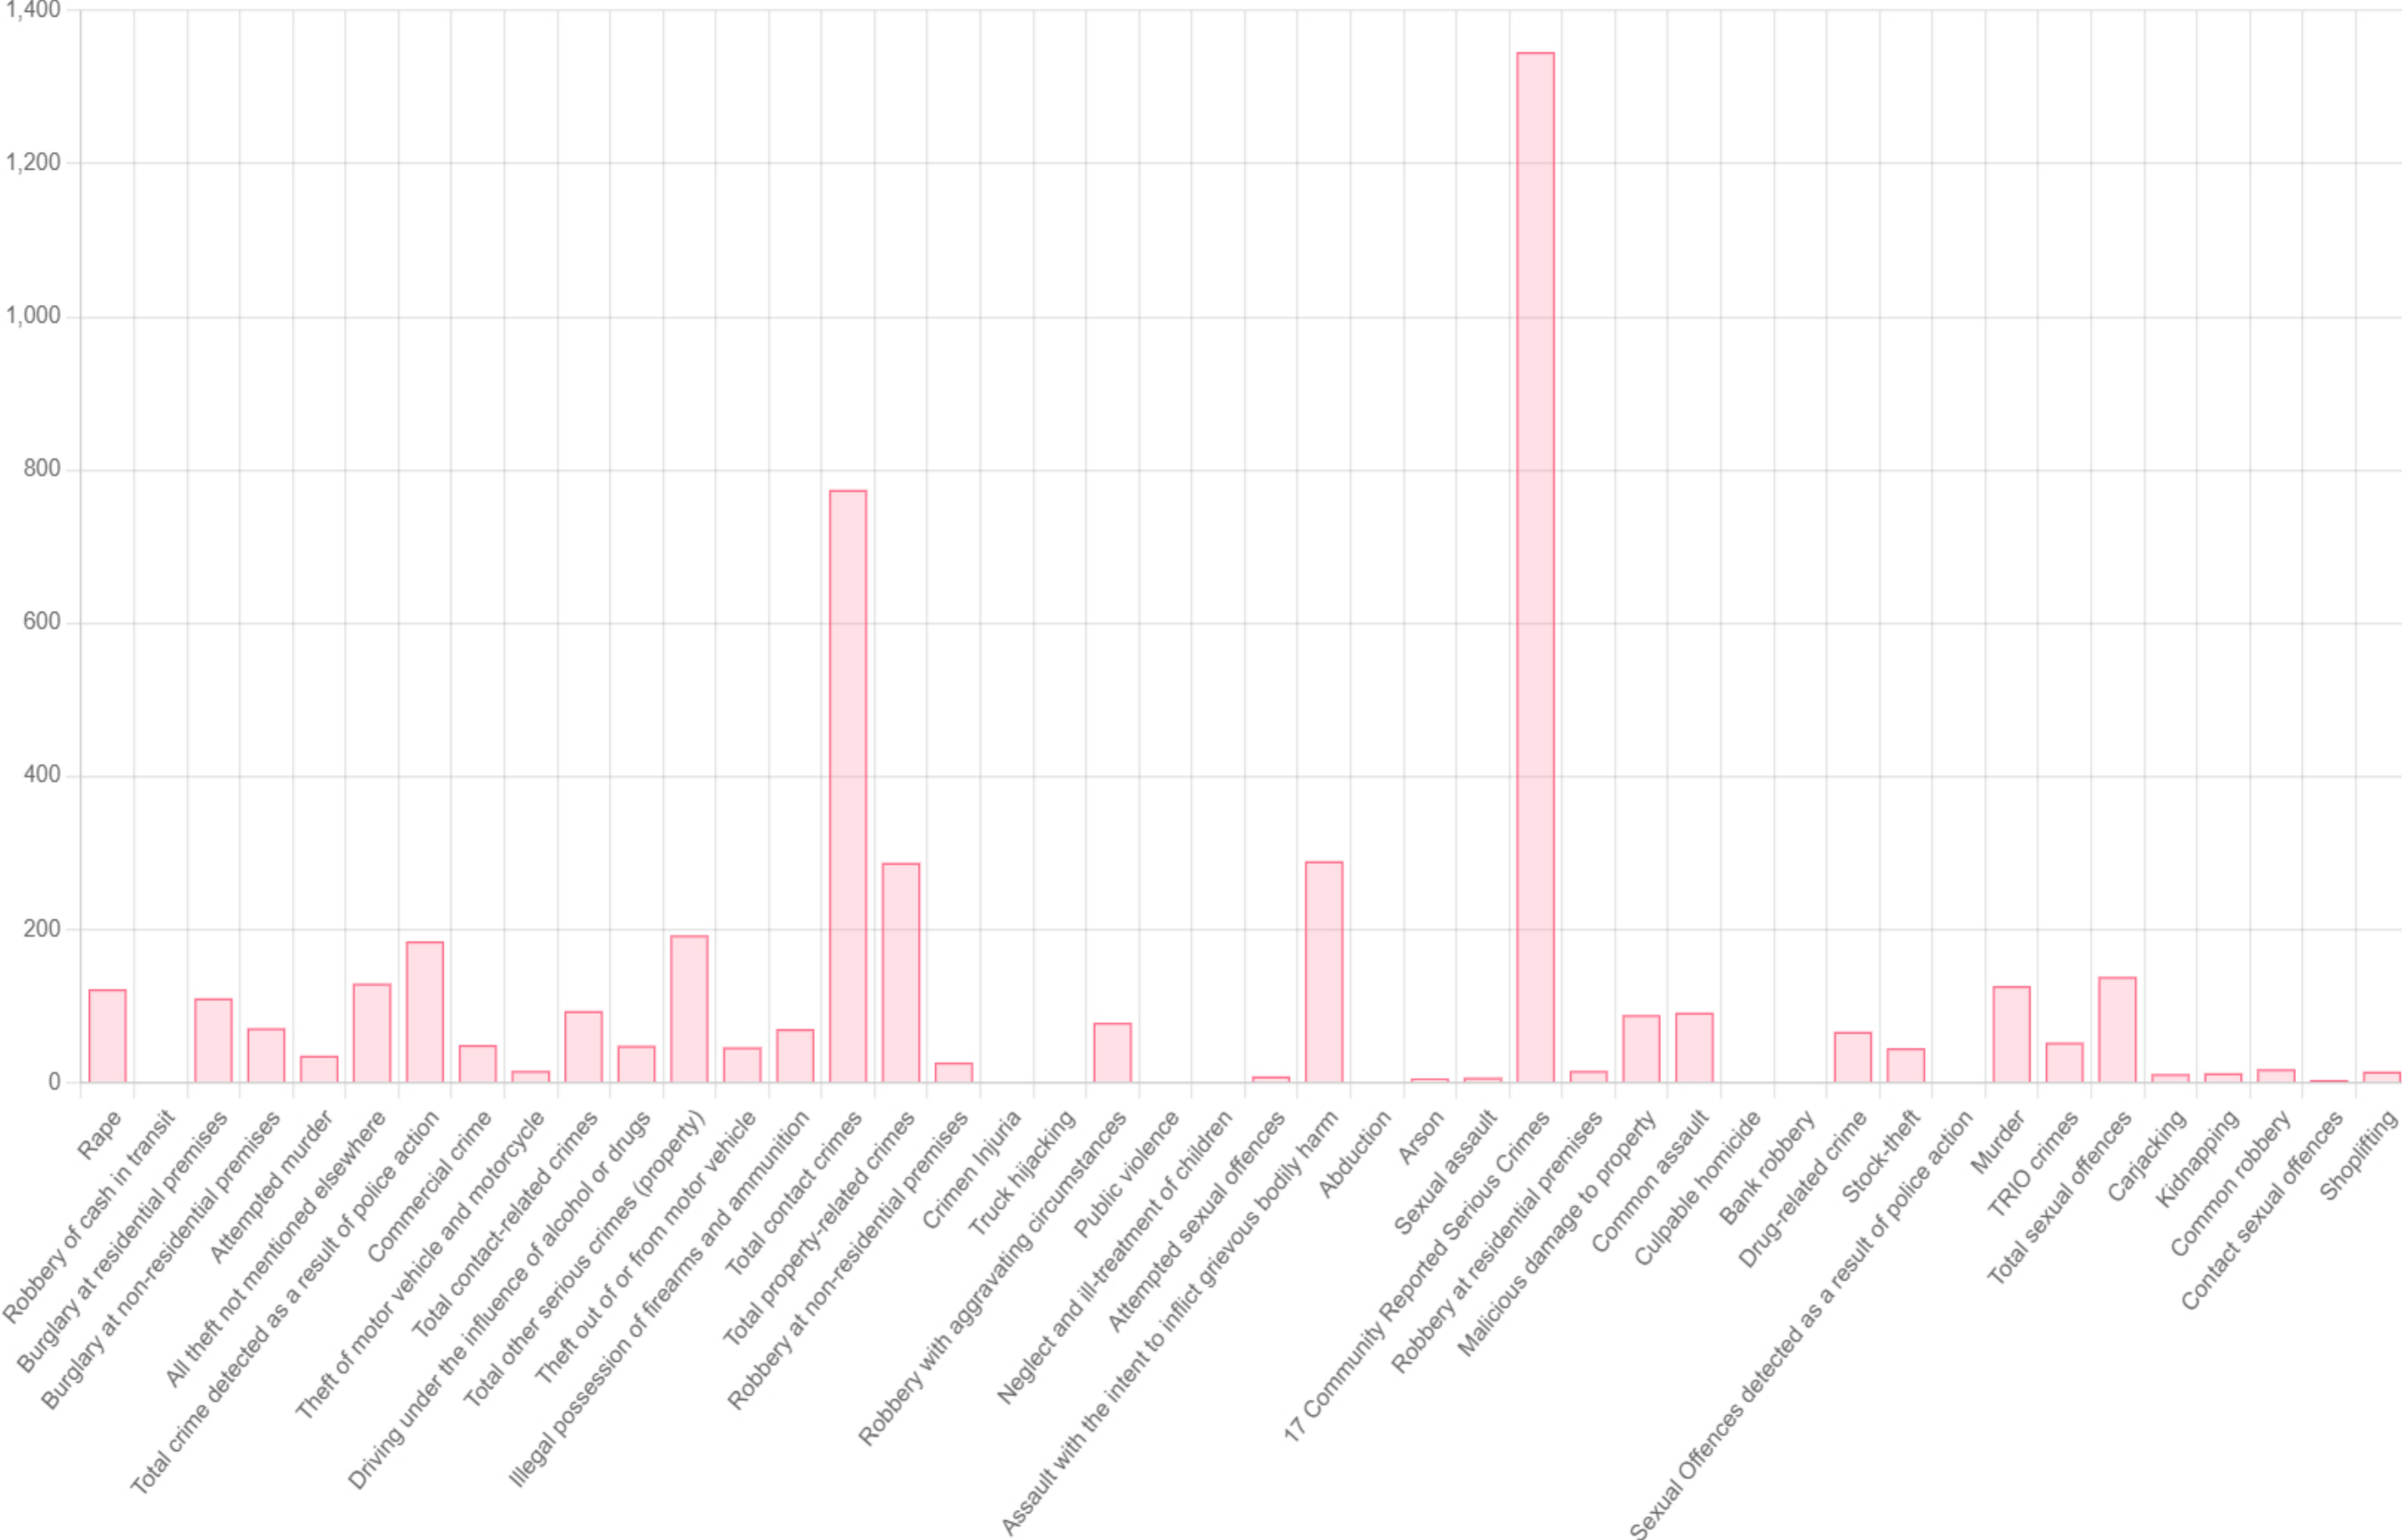

Crime Categories by Precinct

Crime categories for 2023

Ngcobo

Crime categories for 2022

Ngcobo

Crime interval per Precinct

17 Community Reported Serious Crimes per Precinct

Ngcobo

Abduction per Precinct

Ngcobo

All theft not mentioned elsewhere per Precinct

Ngcobo

Arson per Precinct

Ngcobo

Assault with the intent to inflict grievous bodily harm per Precinct

Ngcobo