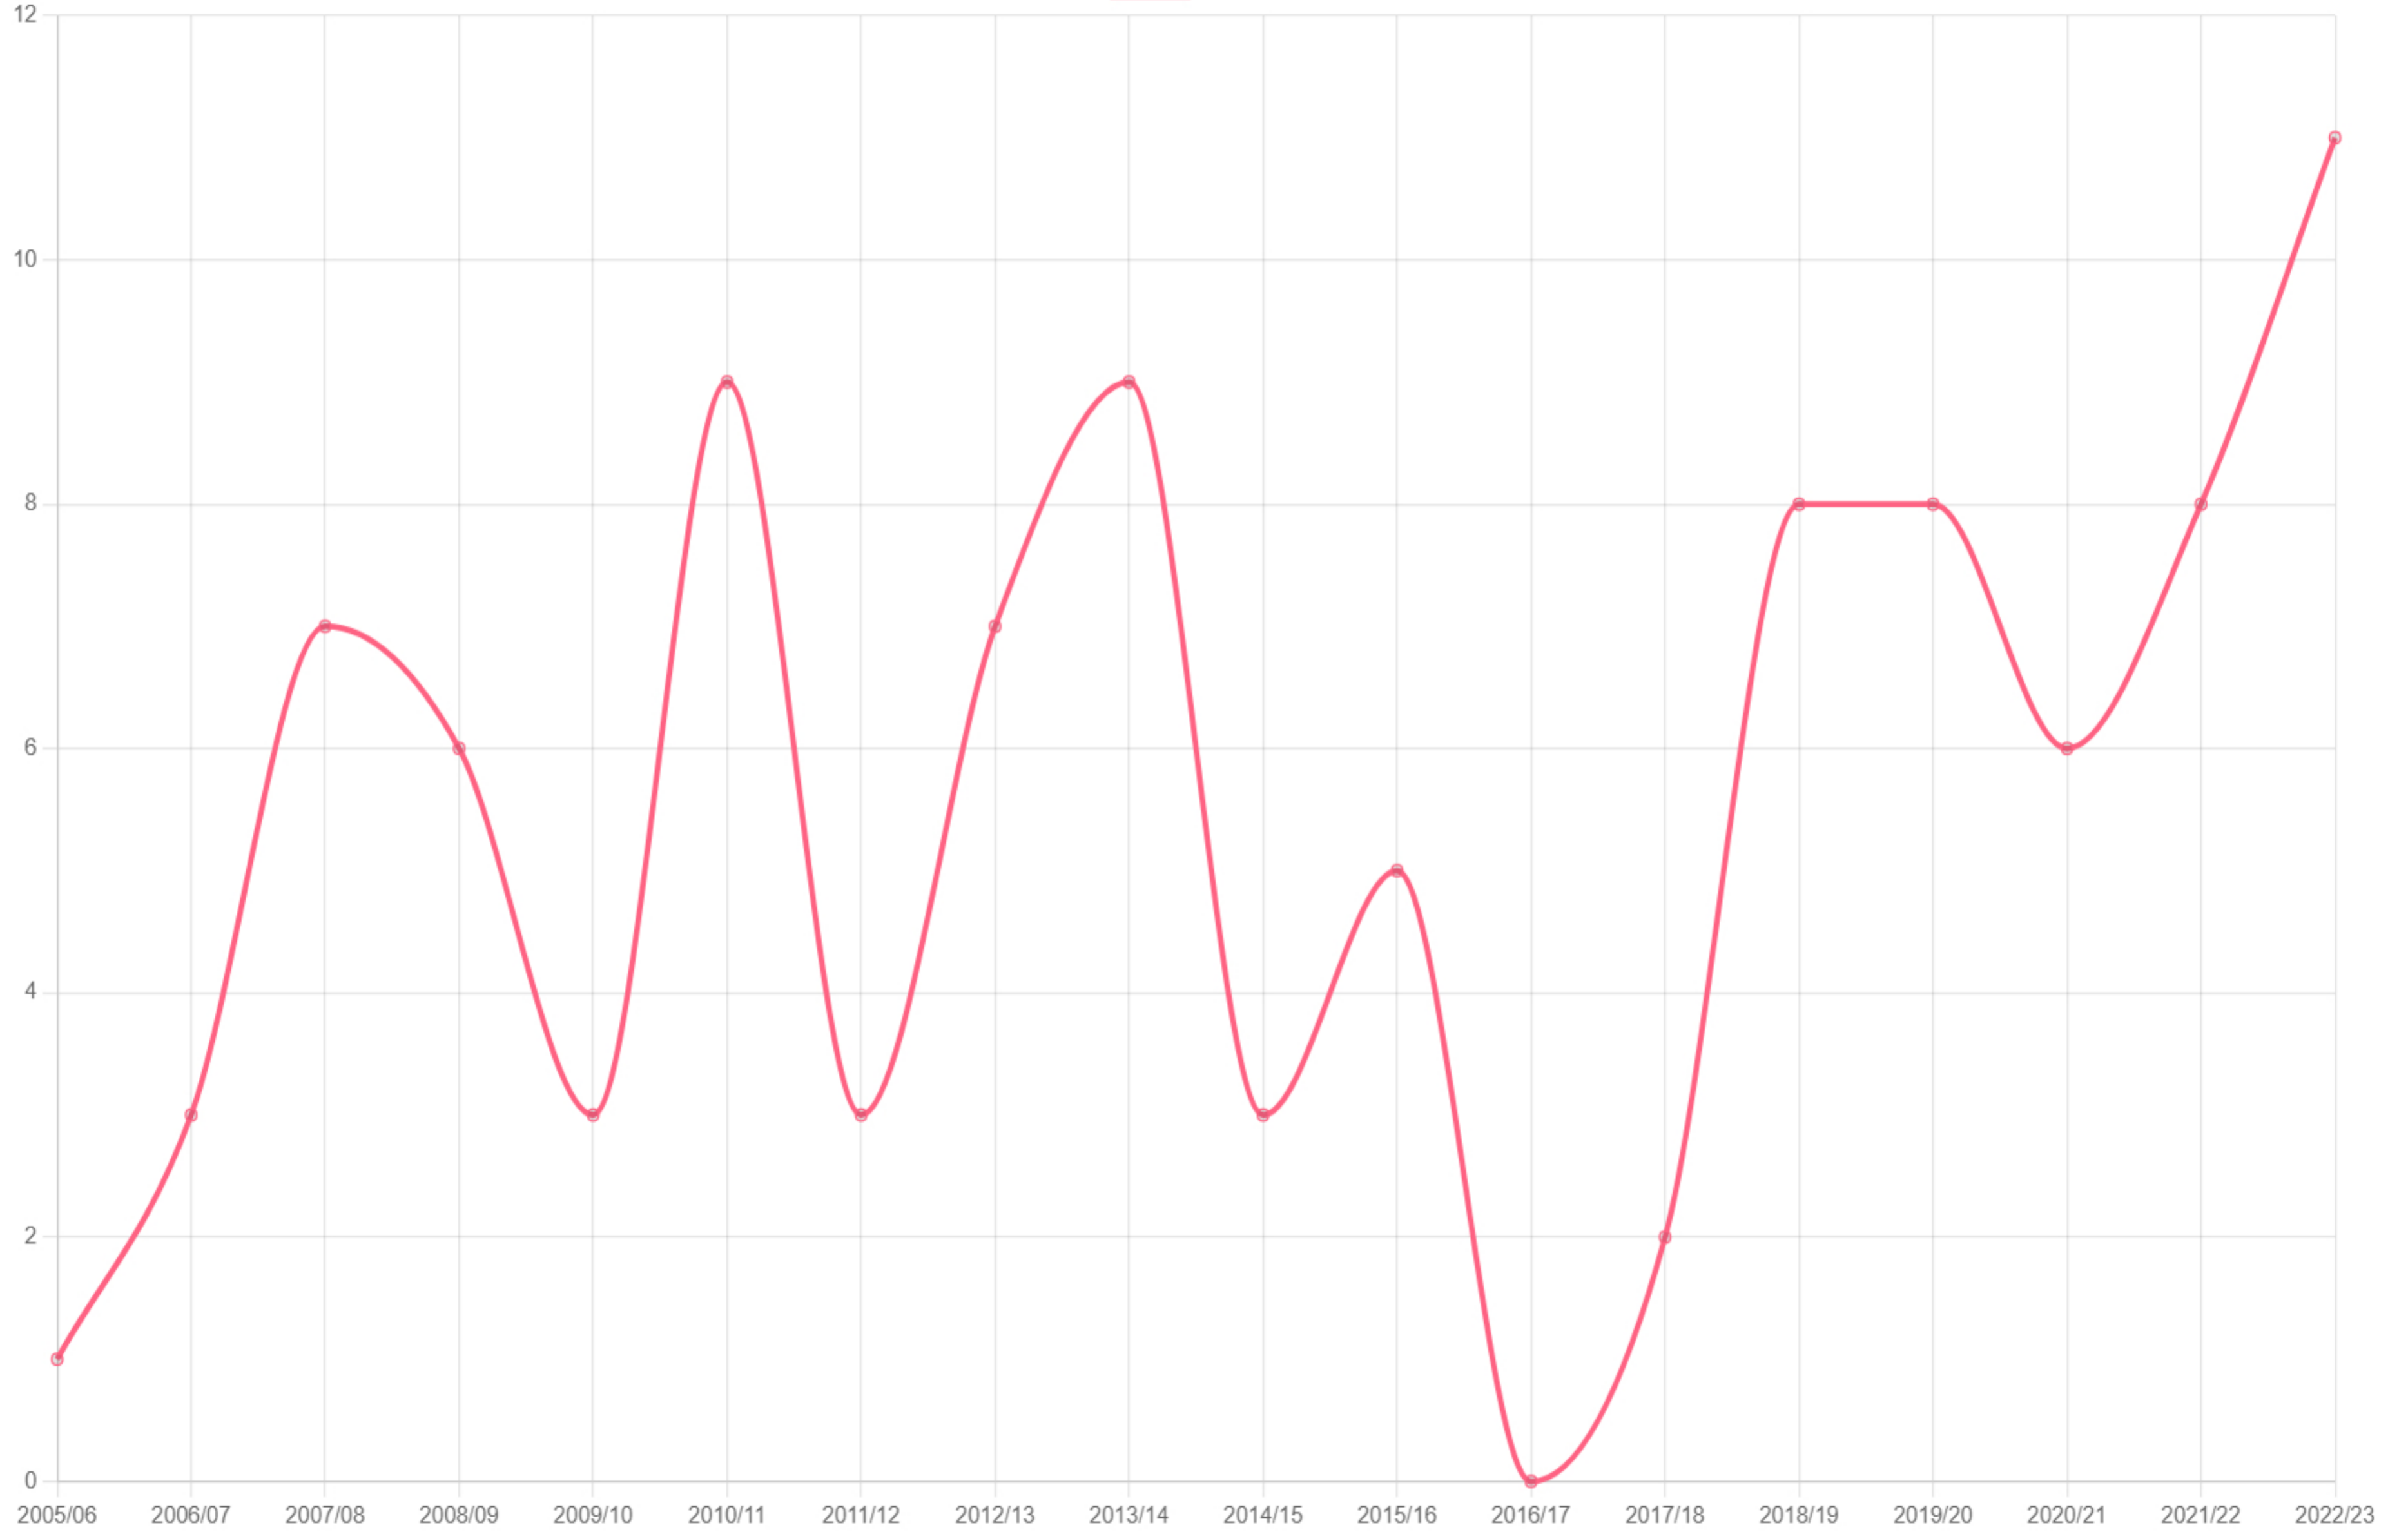

Commercial crime per Precinct

Ngcobo