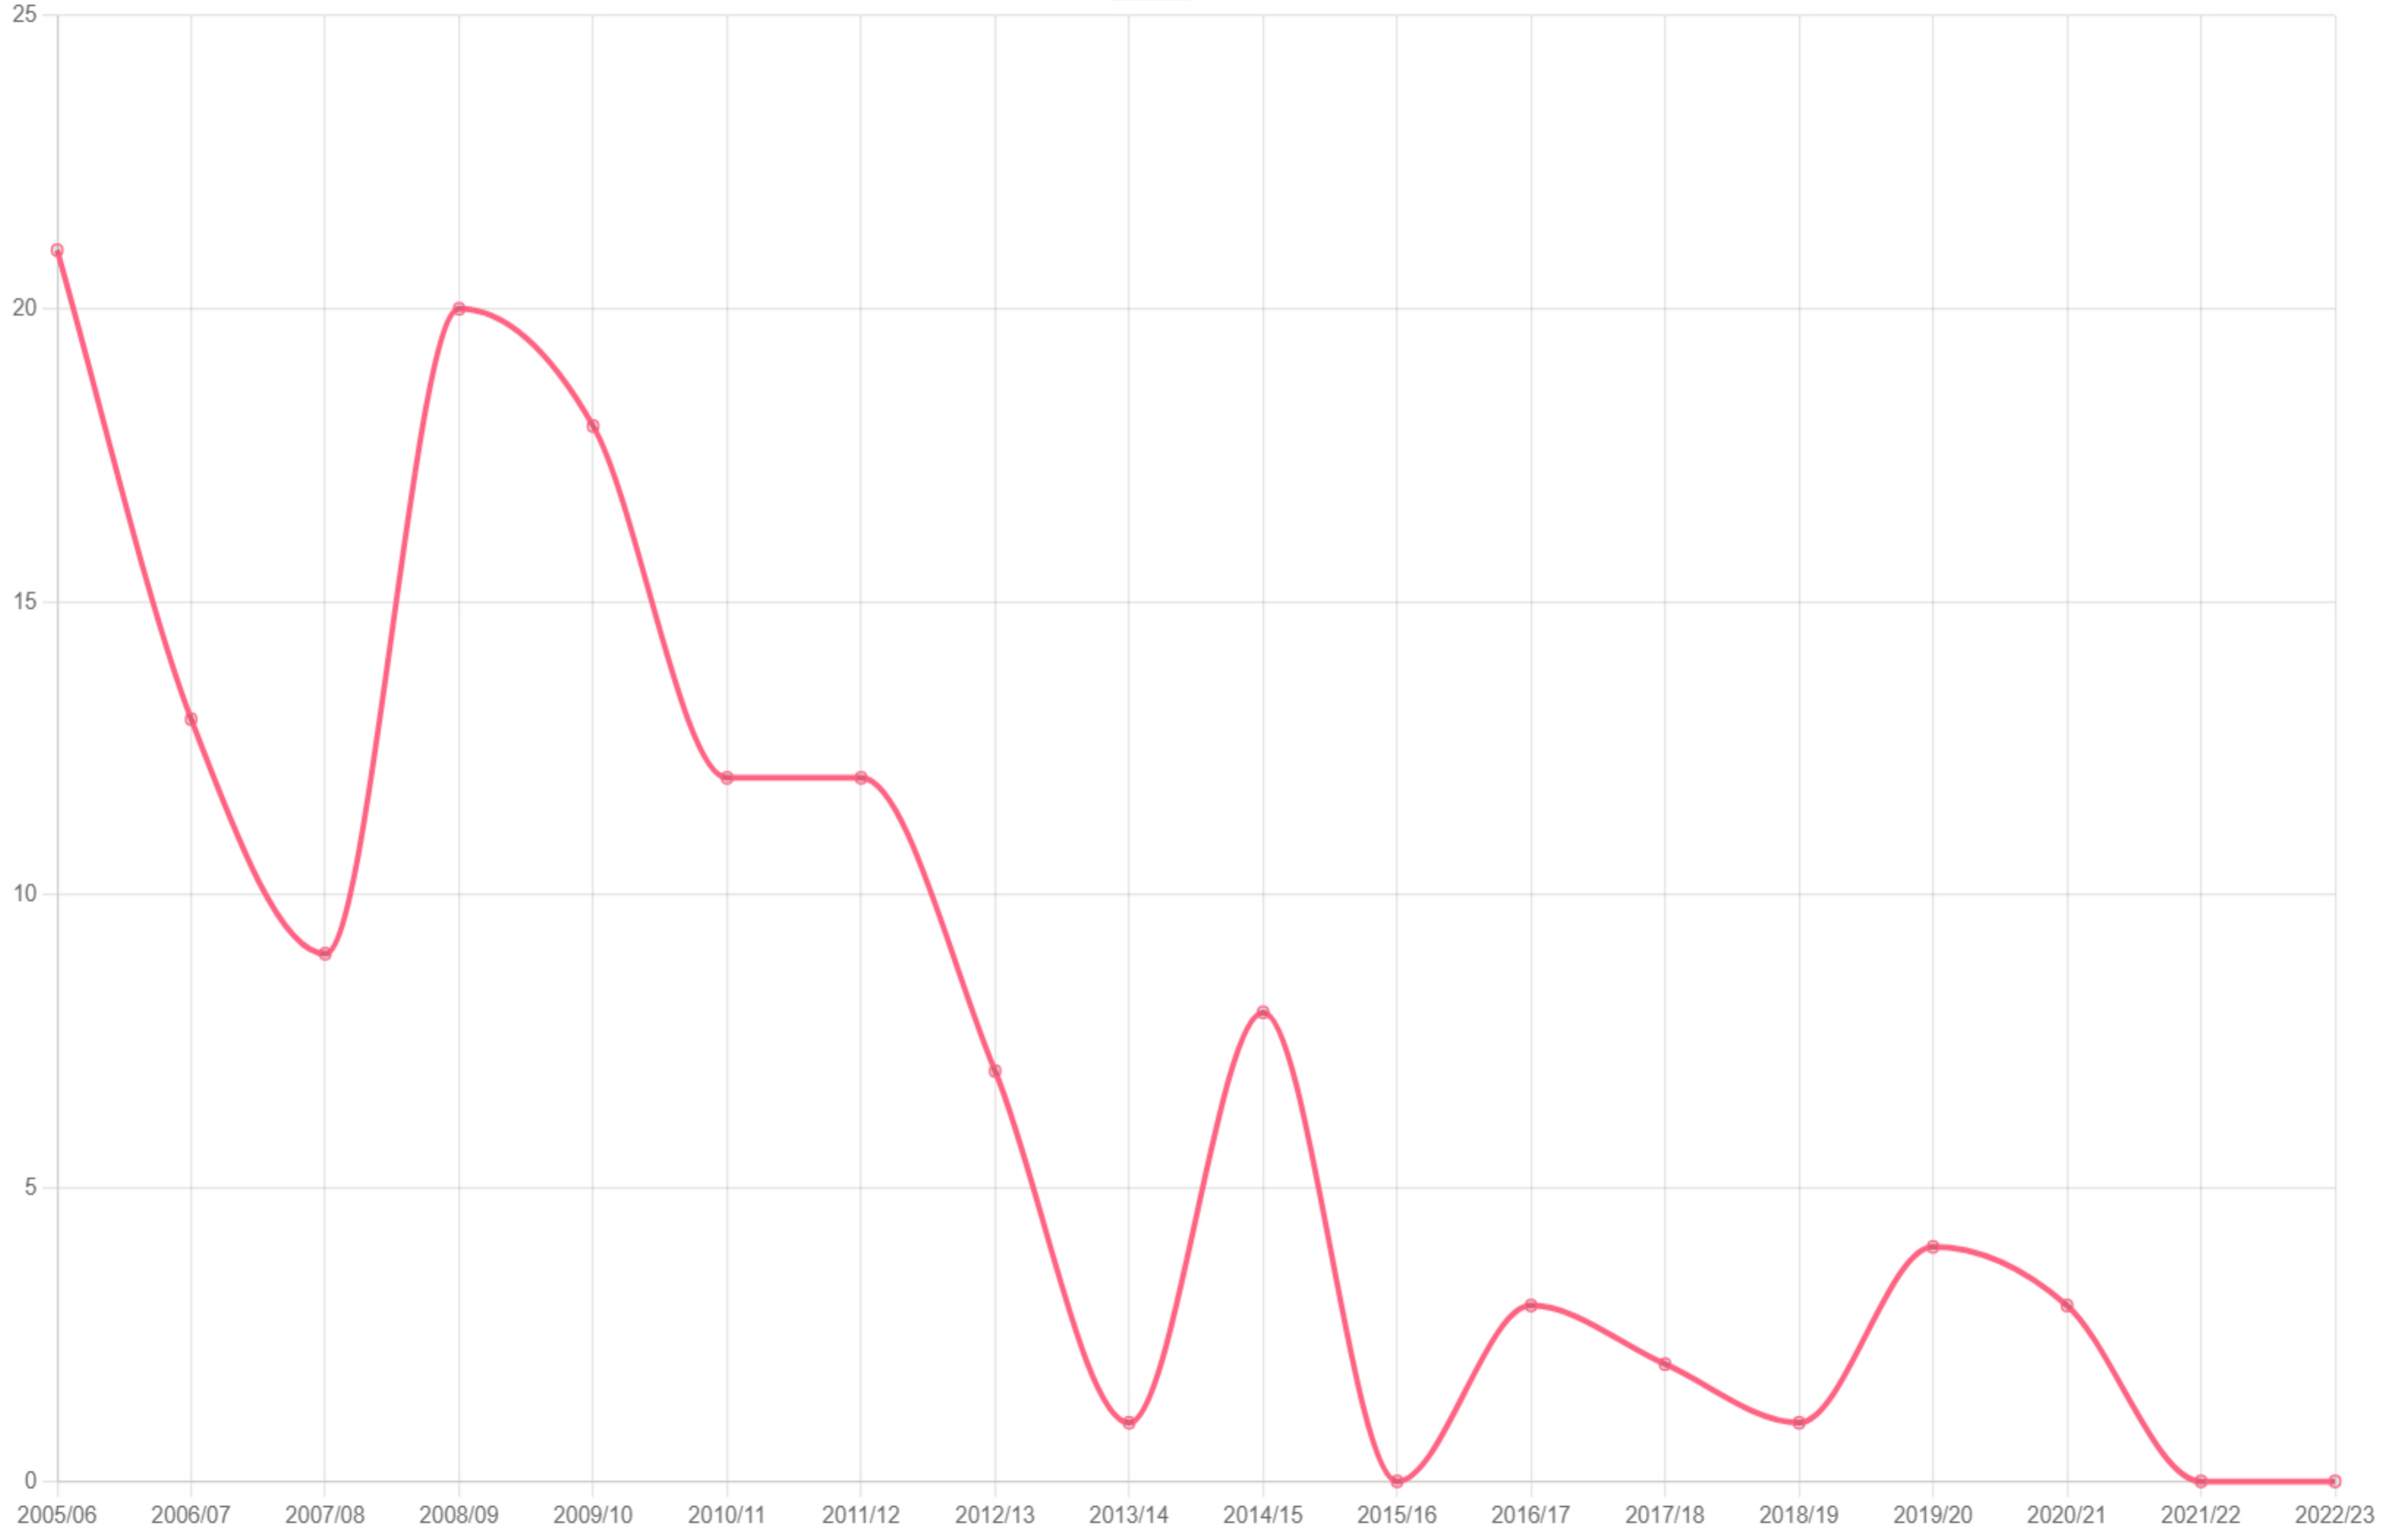

Culpable homicide per Precinct

Ngcobo