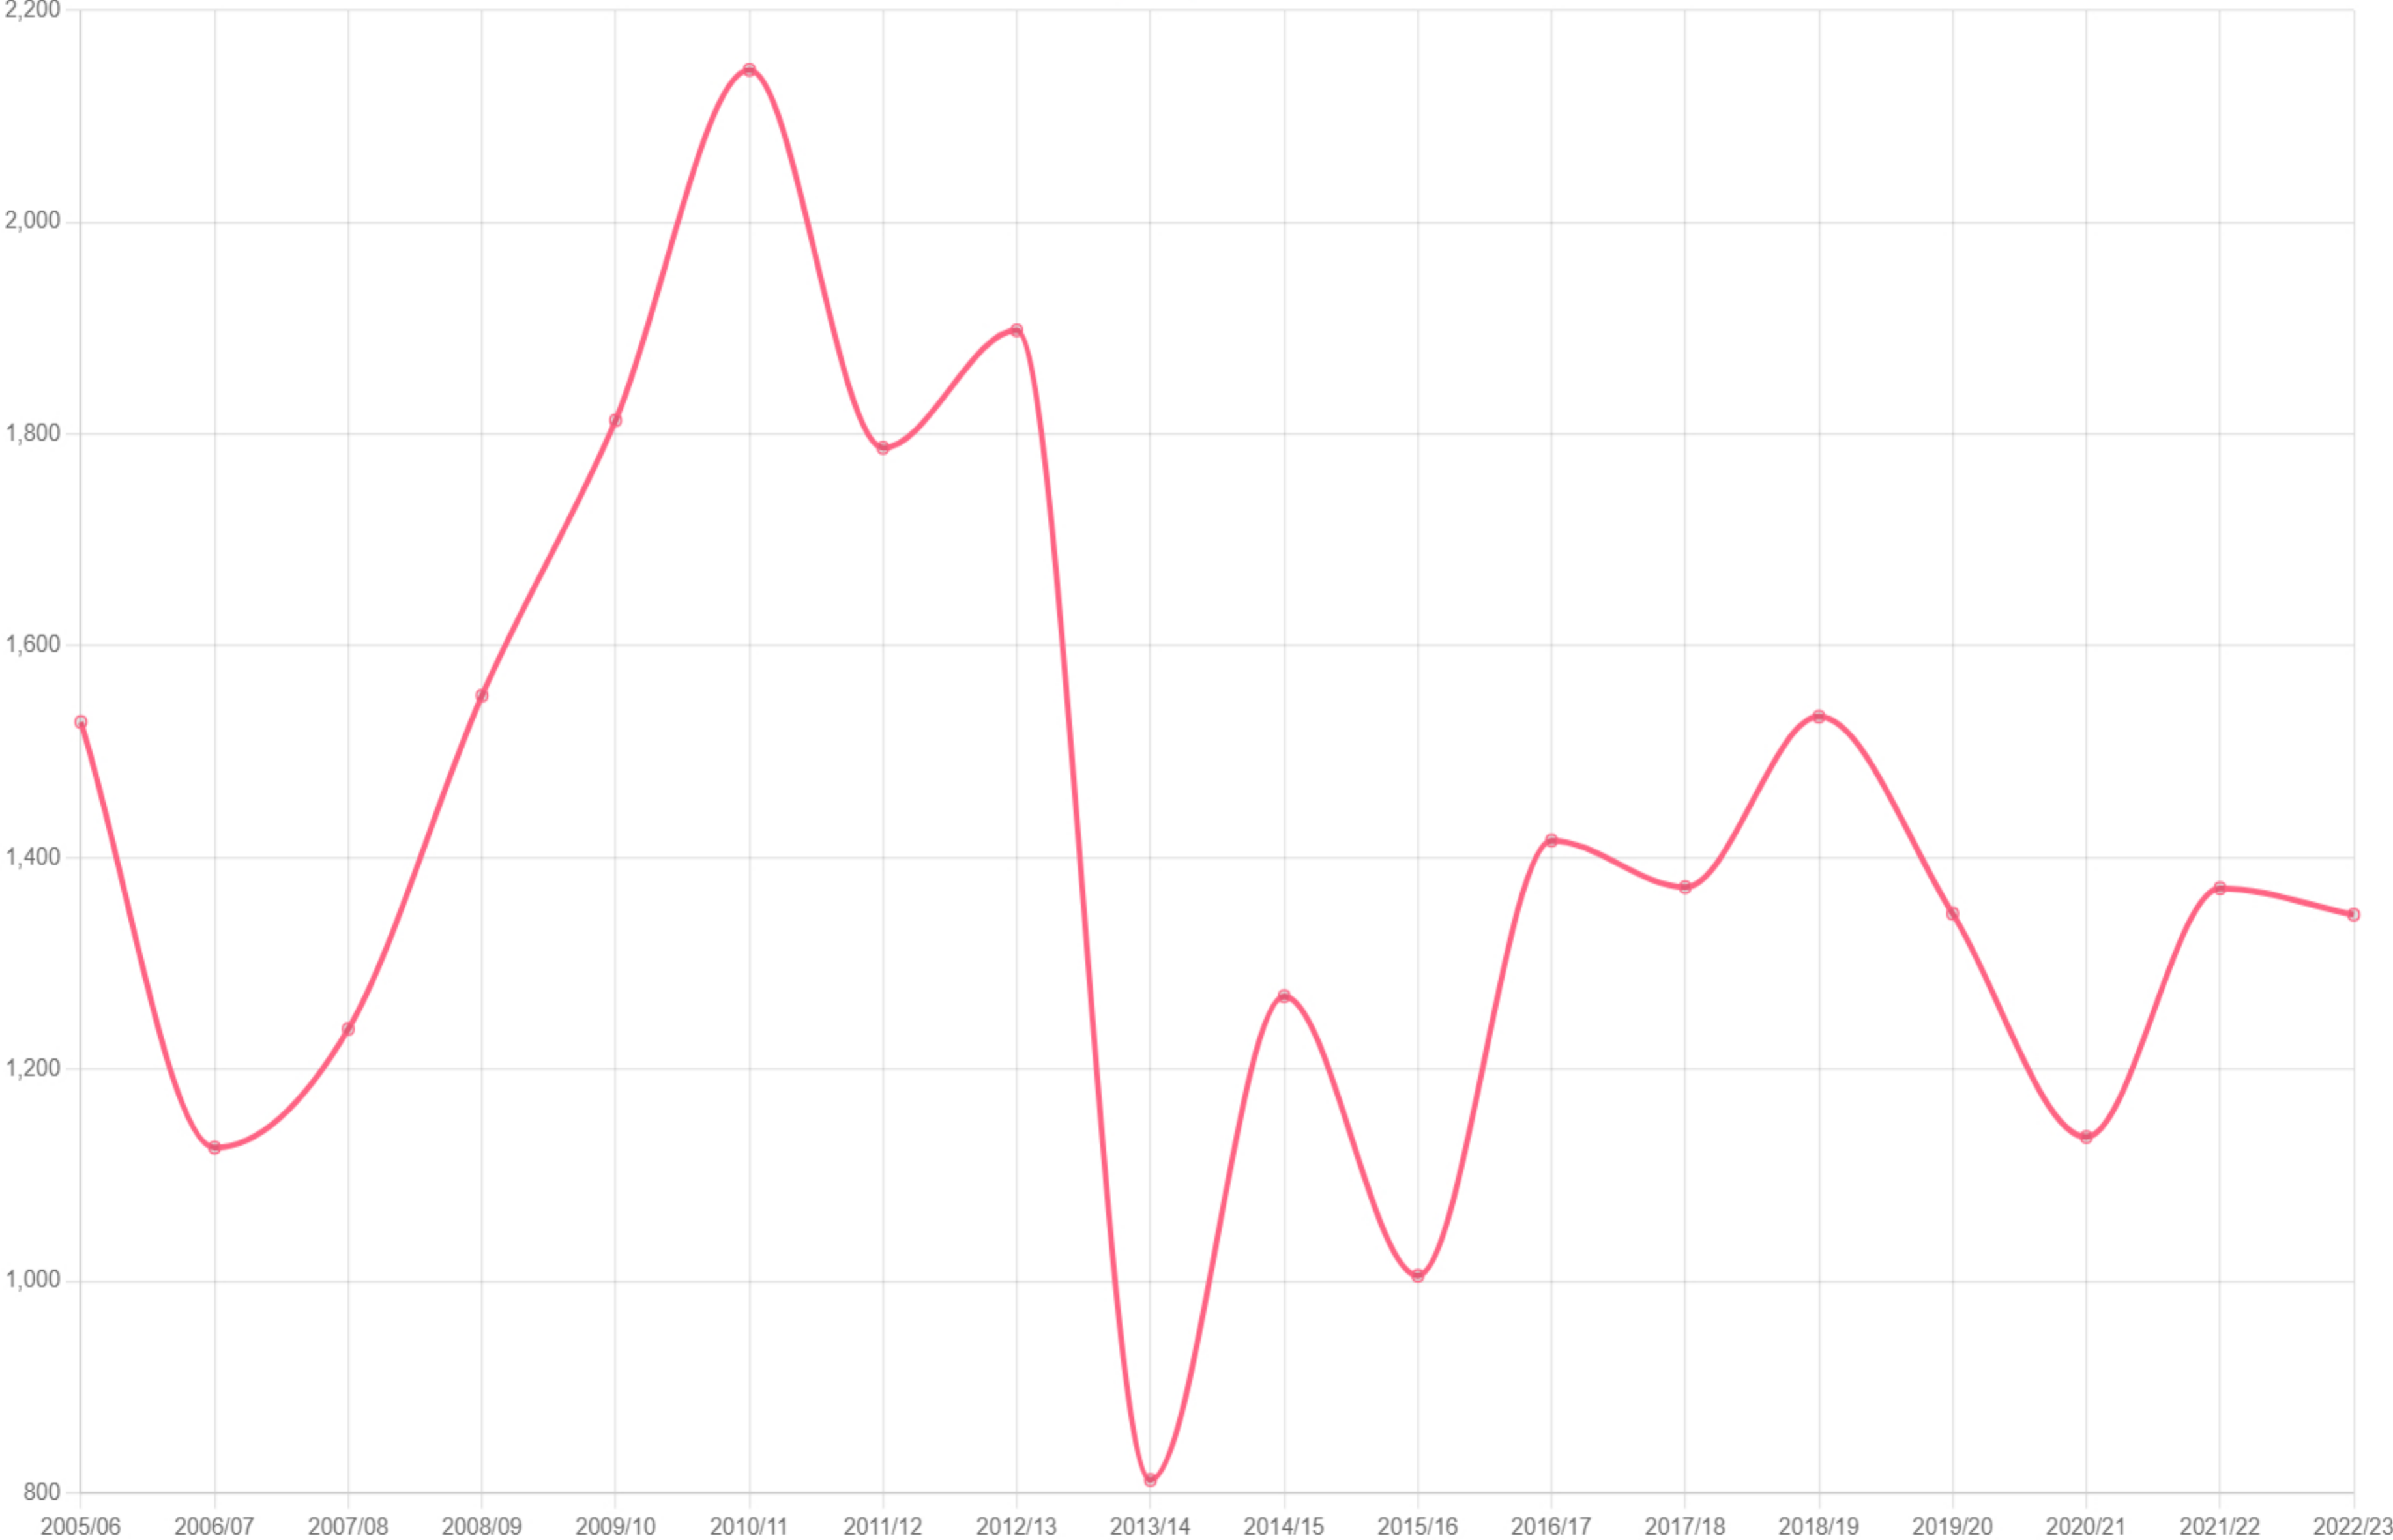

Crime Categories by Precinct

Crime categories for 2023

Ngcobo

Crime categories for 2022

Ngcobo

Crime interval per Precinct

17 Community Reported Serious Crimes per Precinct

Ngcobo