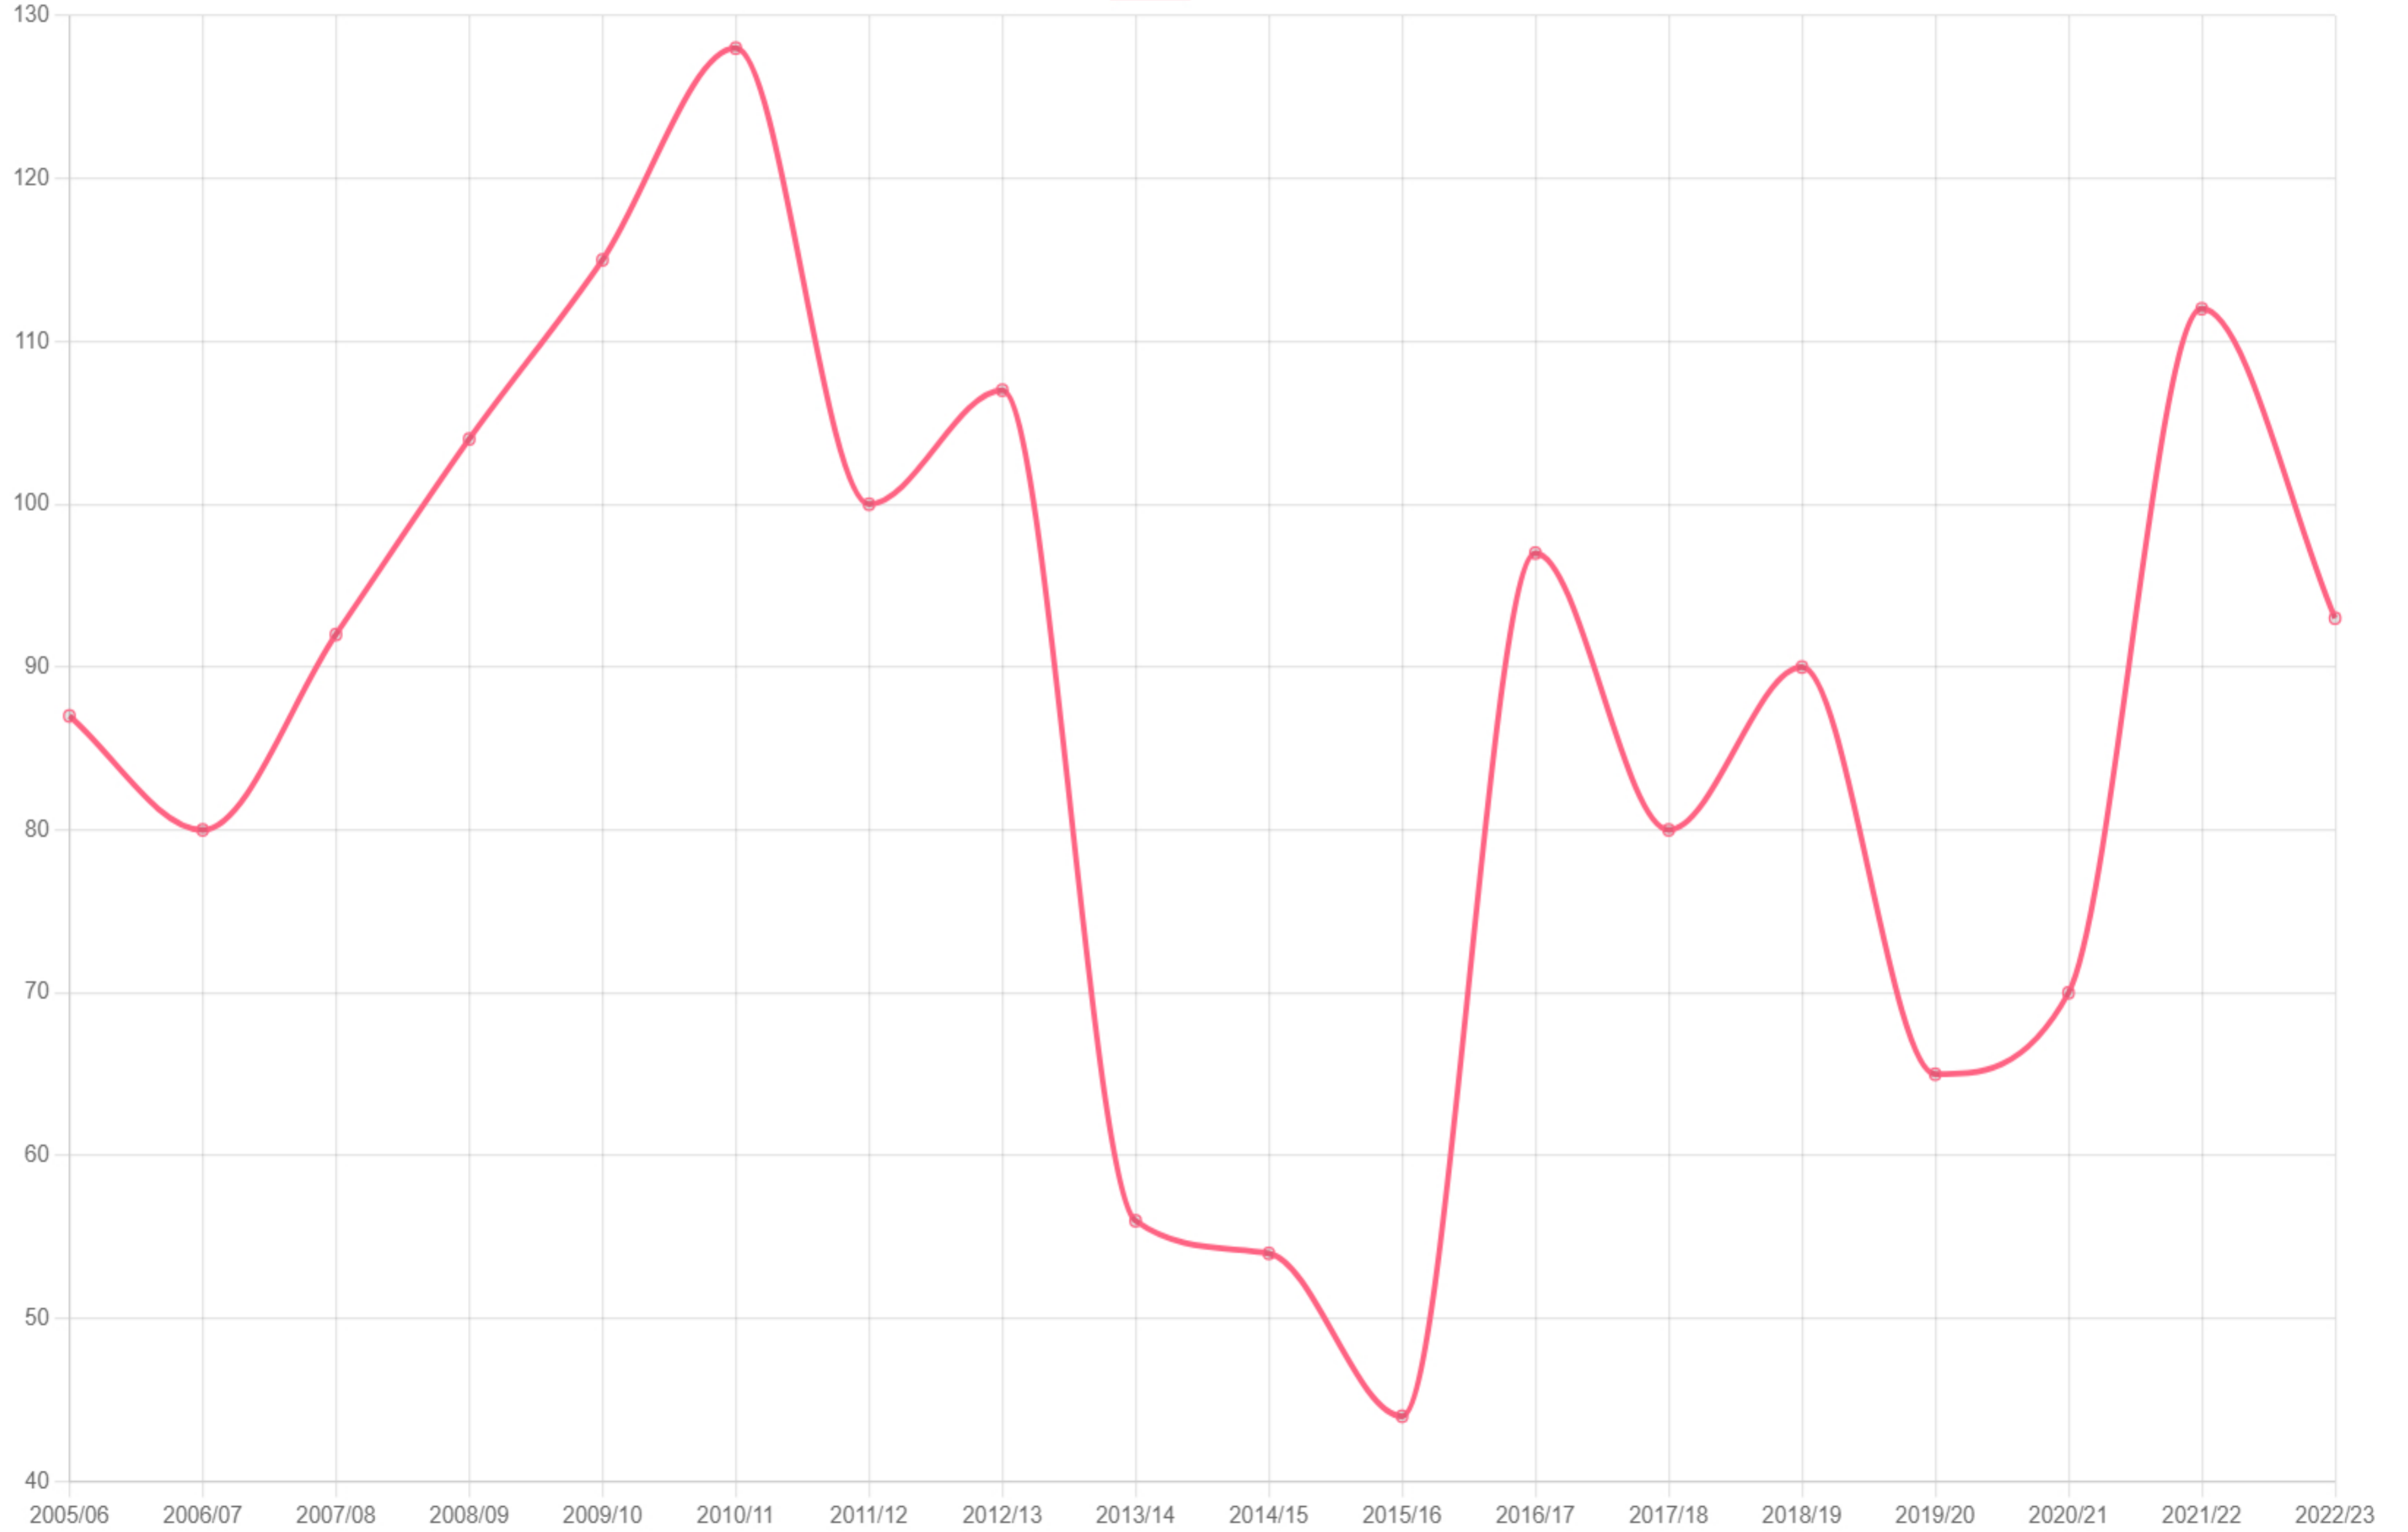

Ngcobo

Total contact-related crimes per Precinct

Ngcobo

Total crime detected as a result of police action per Precinct

Ngcobo

Total other serious crimes (property) per Precinct

Ngcobo

Total property-related crimes per Precinct