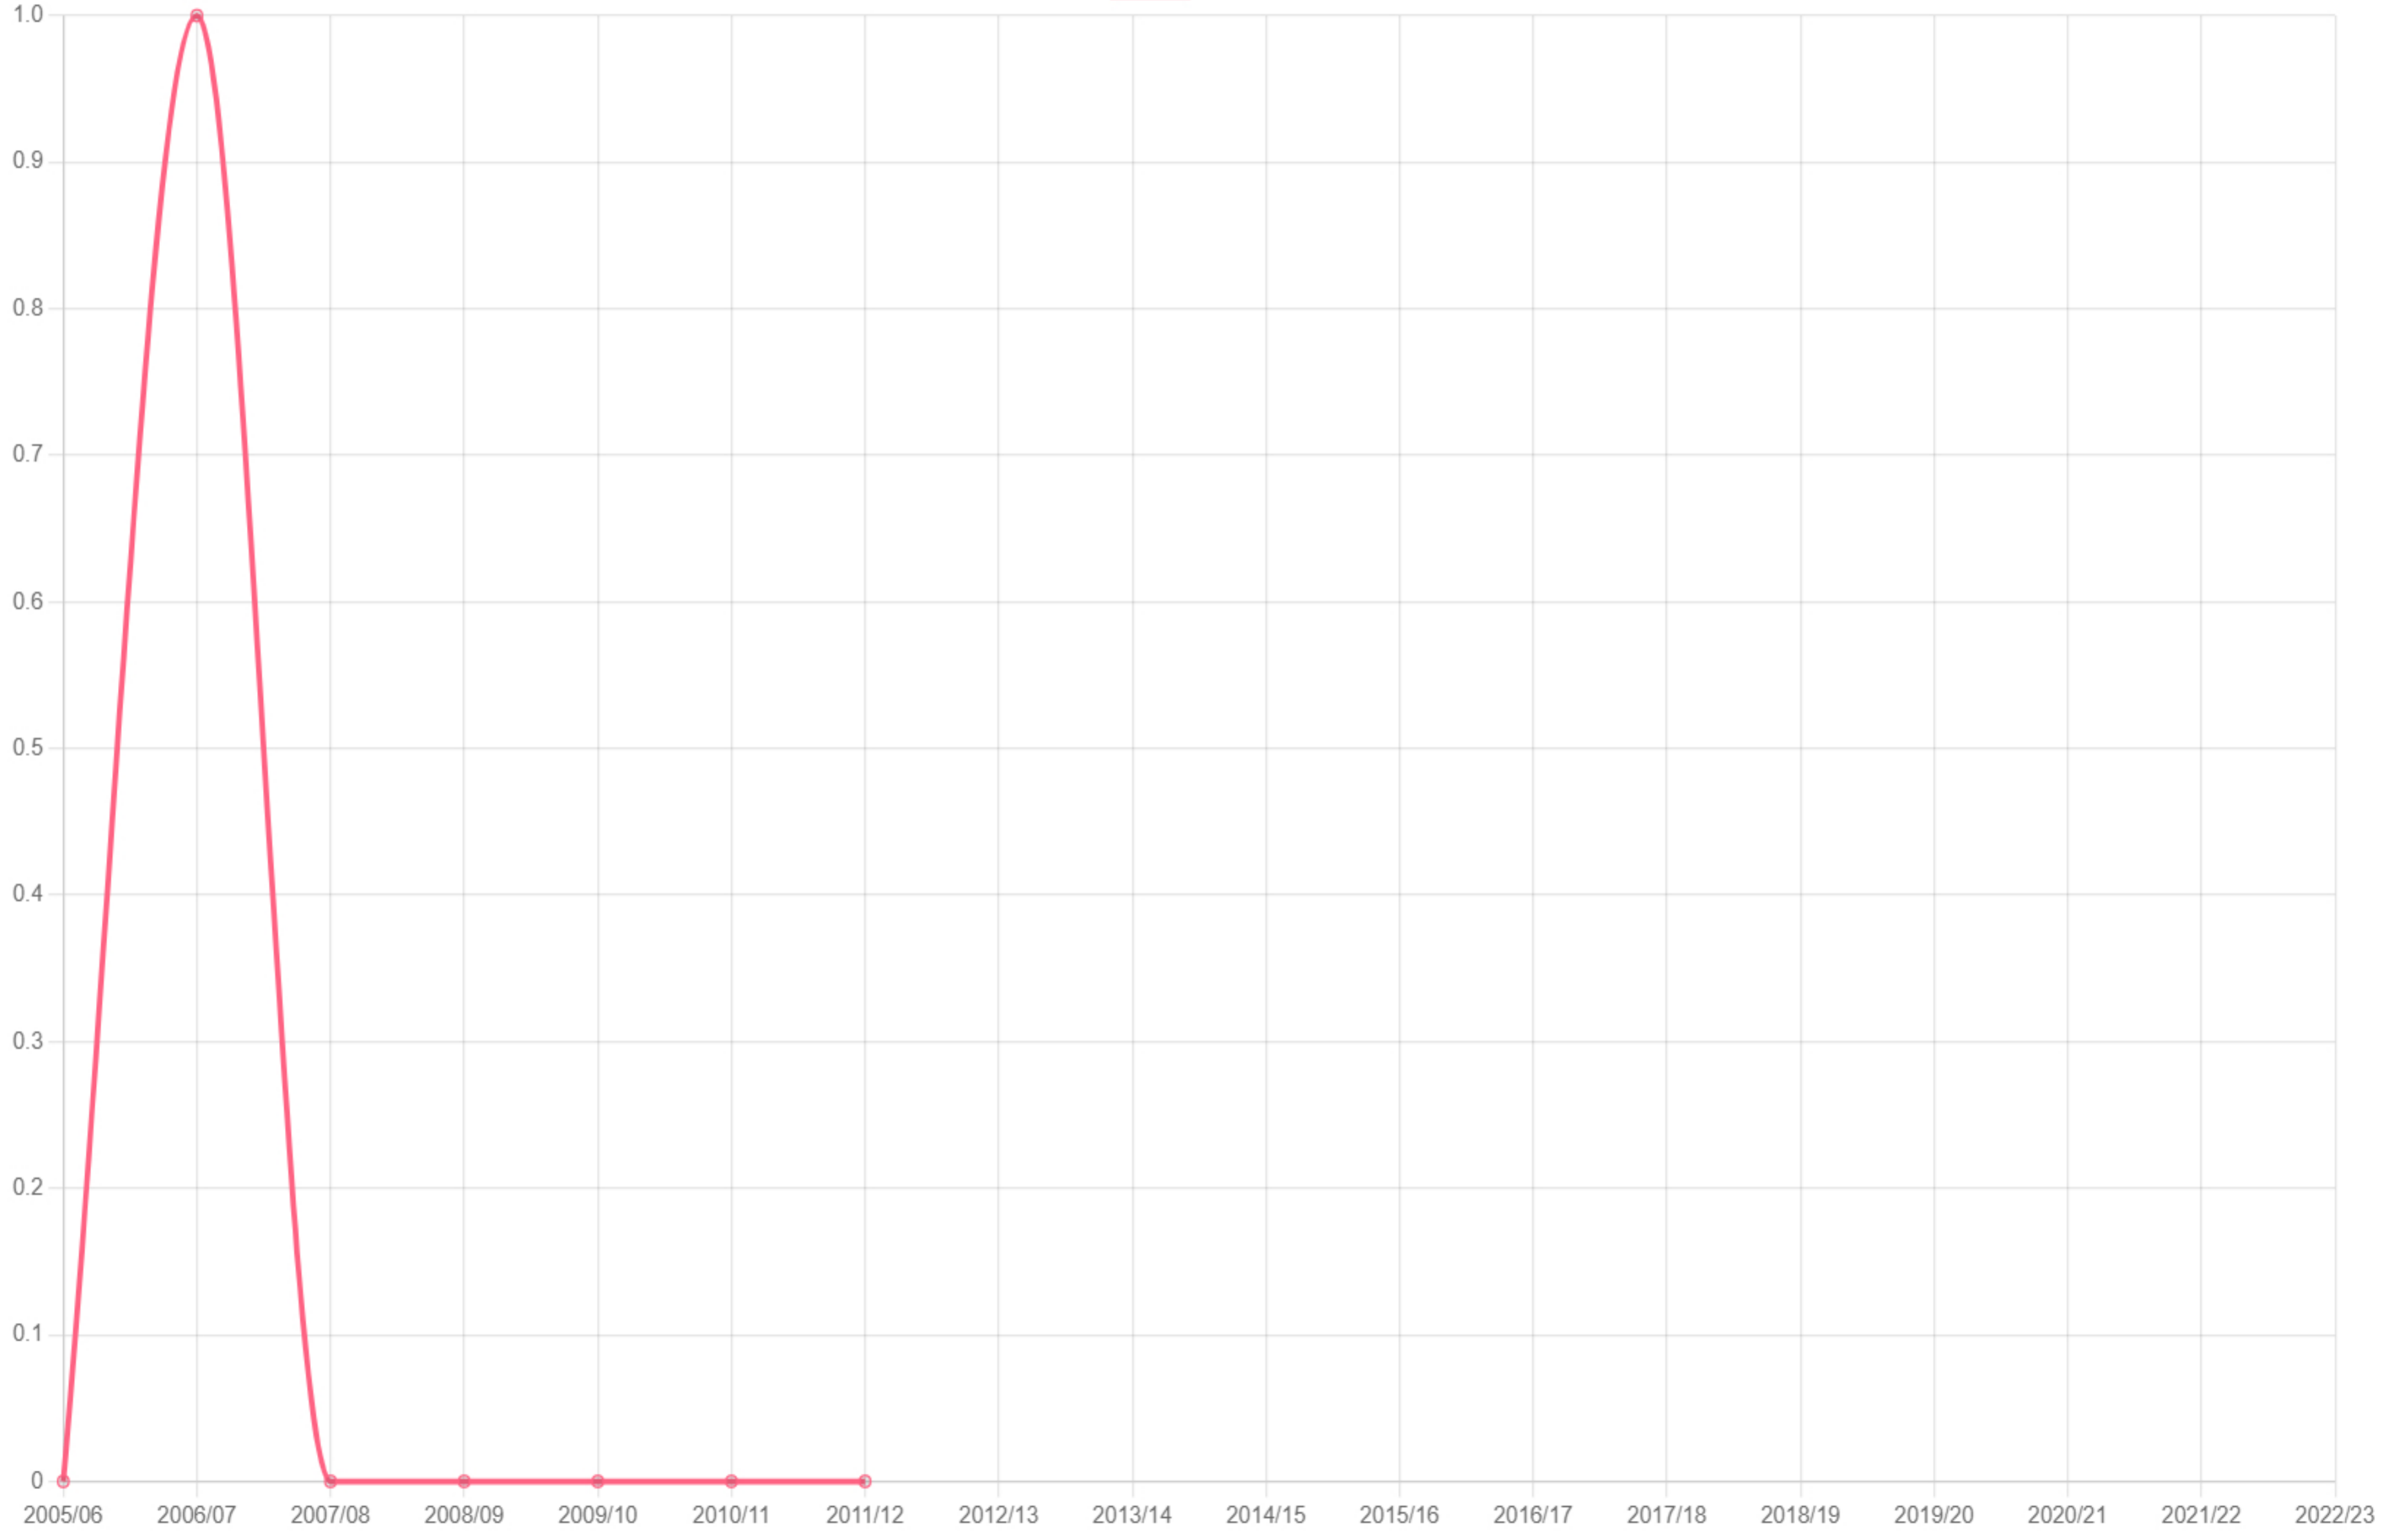

Abduction per Precinct

Ngcobo