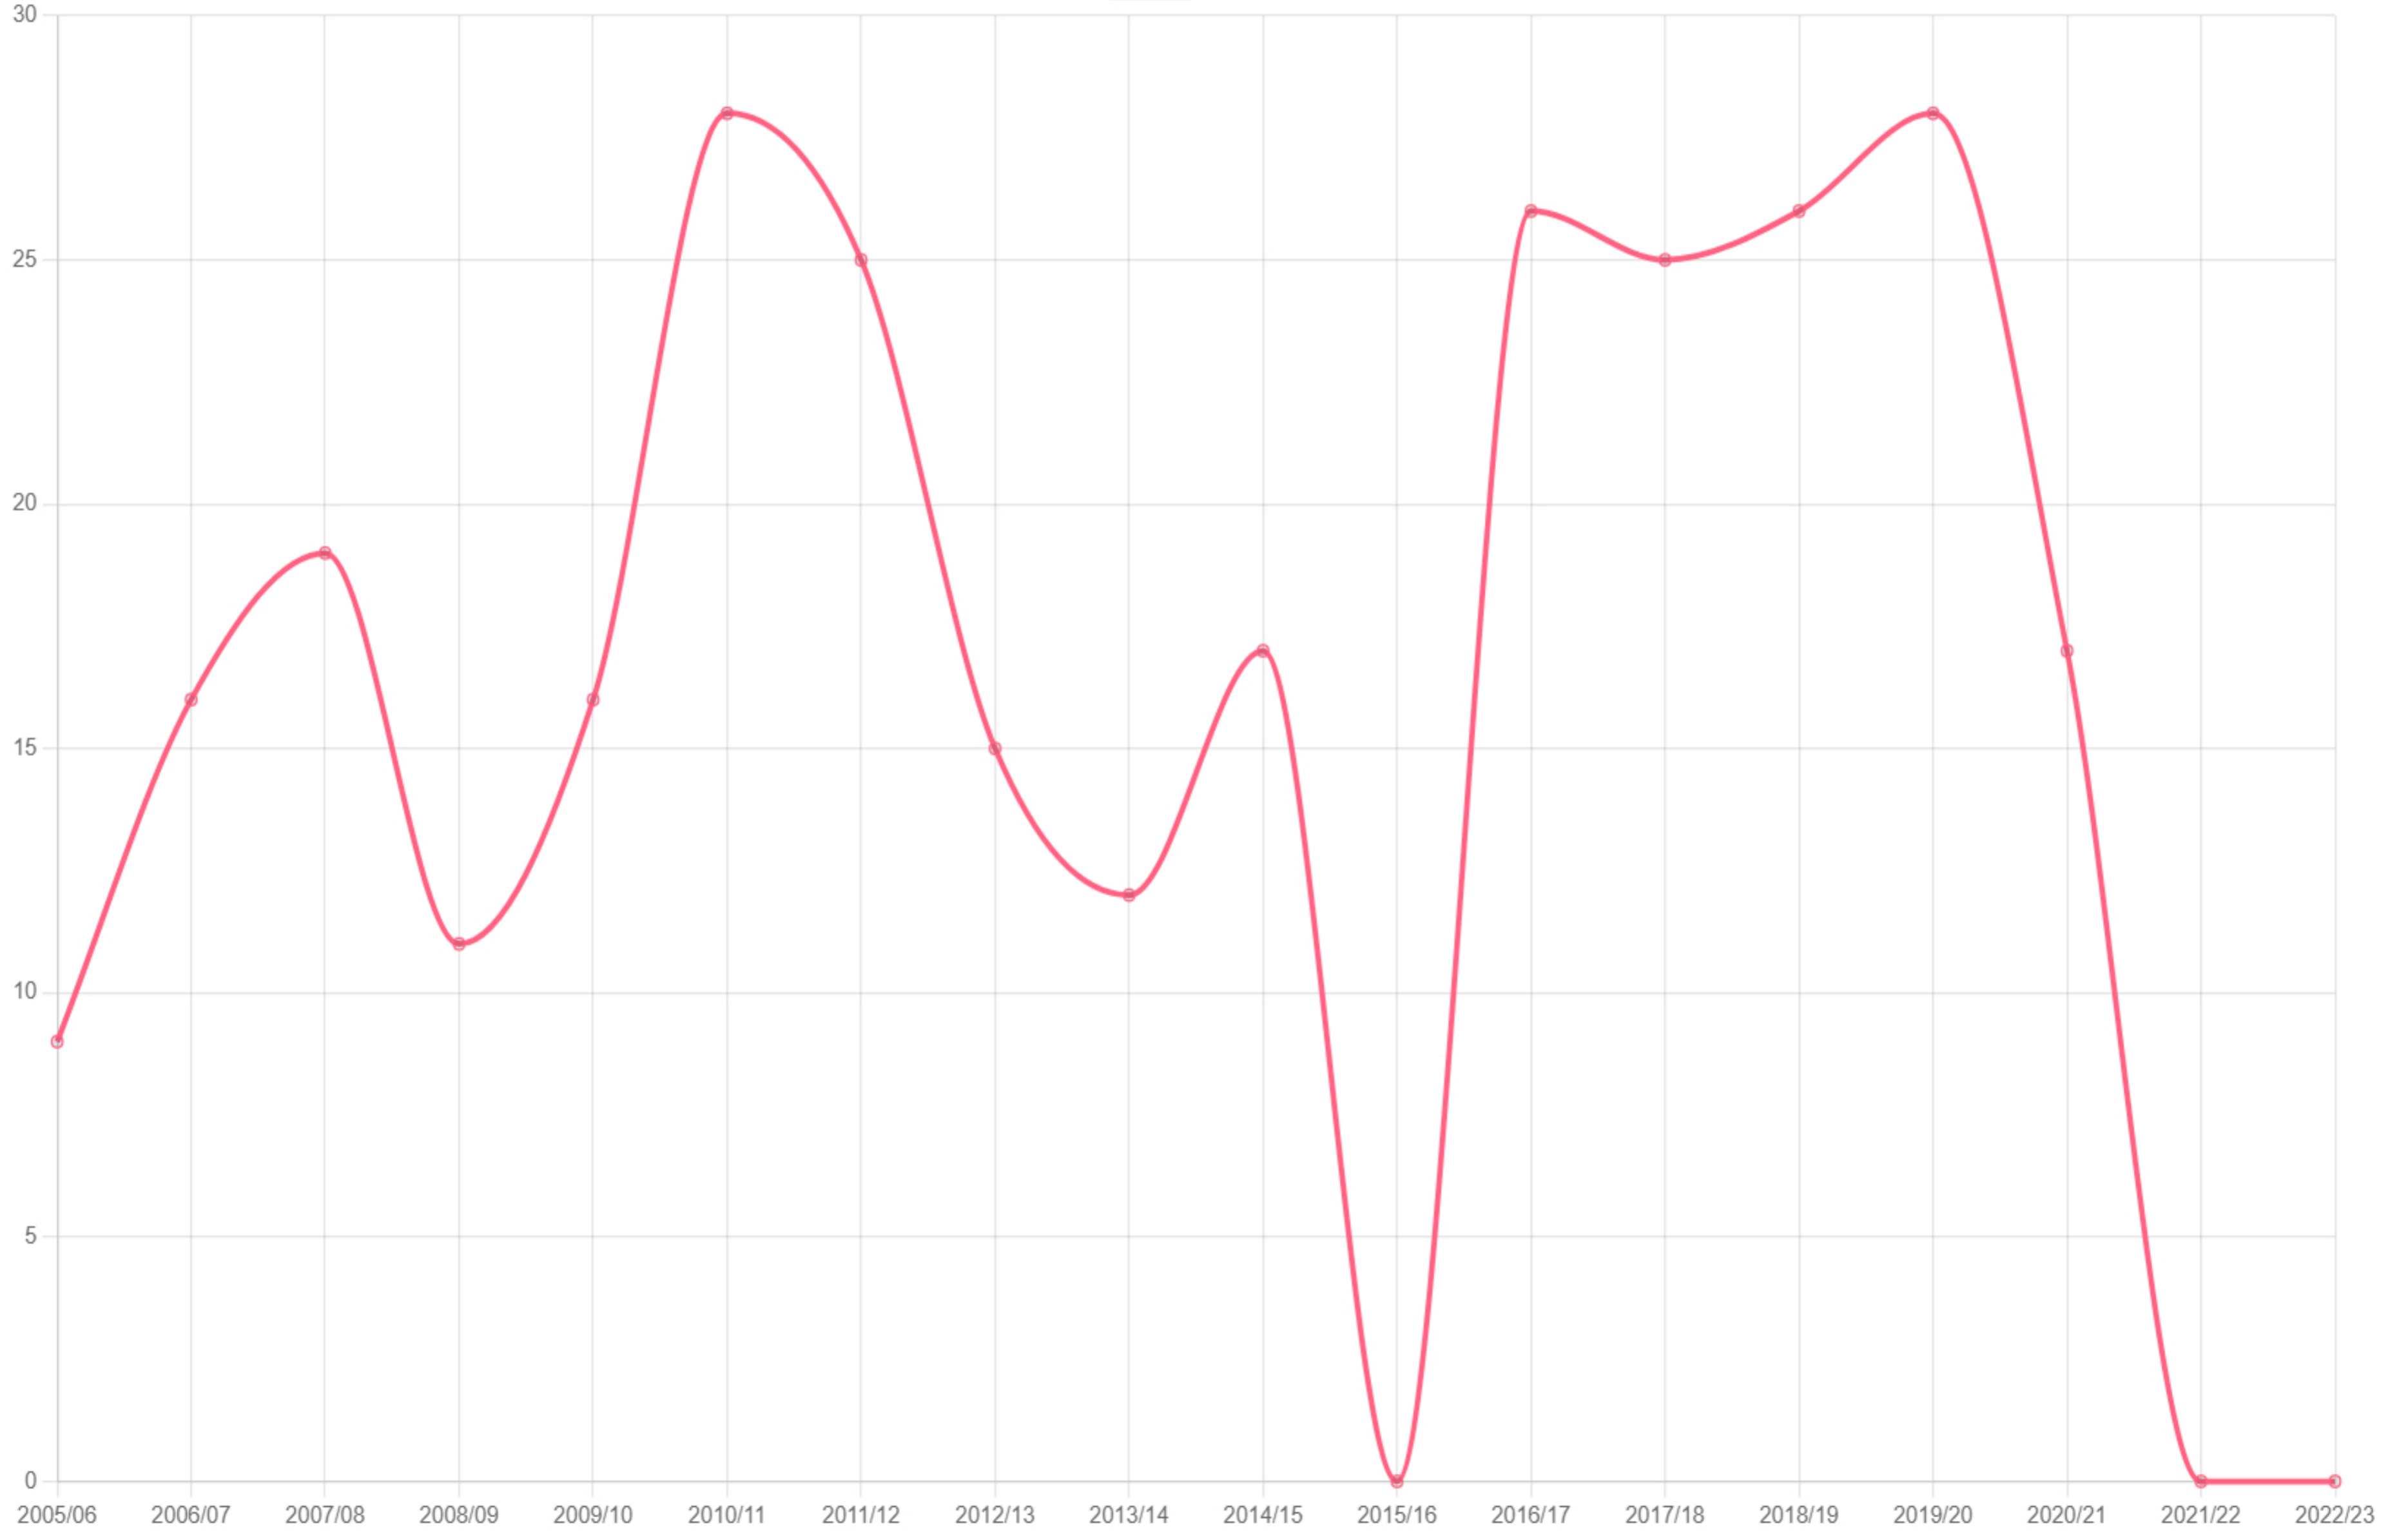

Driving under the influence of alcohol or drugs per Precinct

Ngcobo