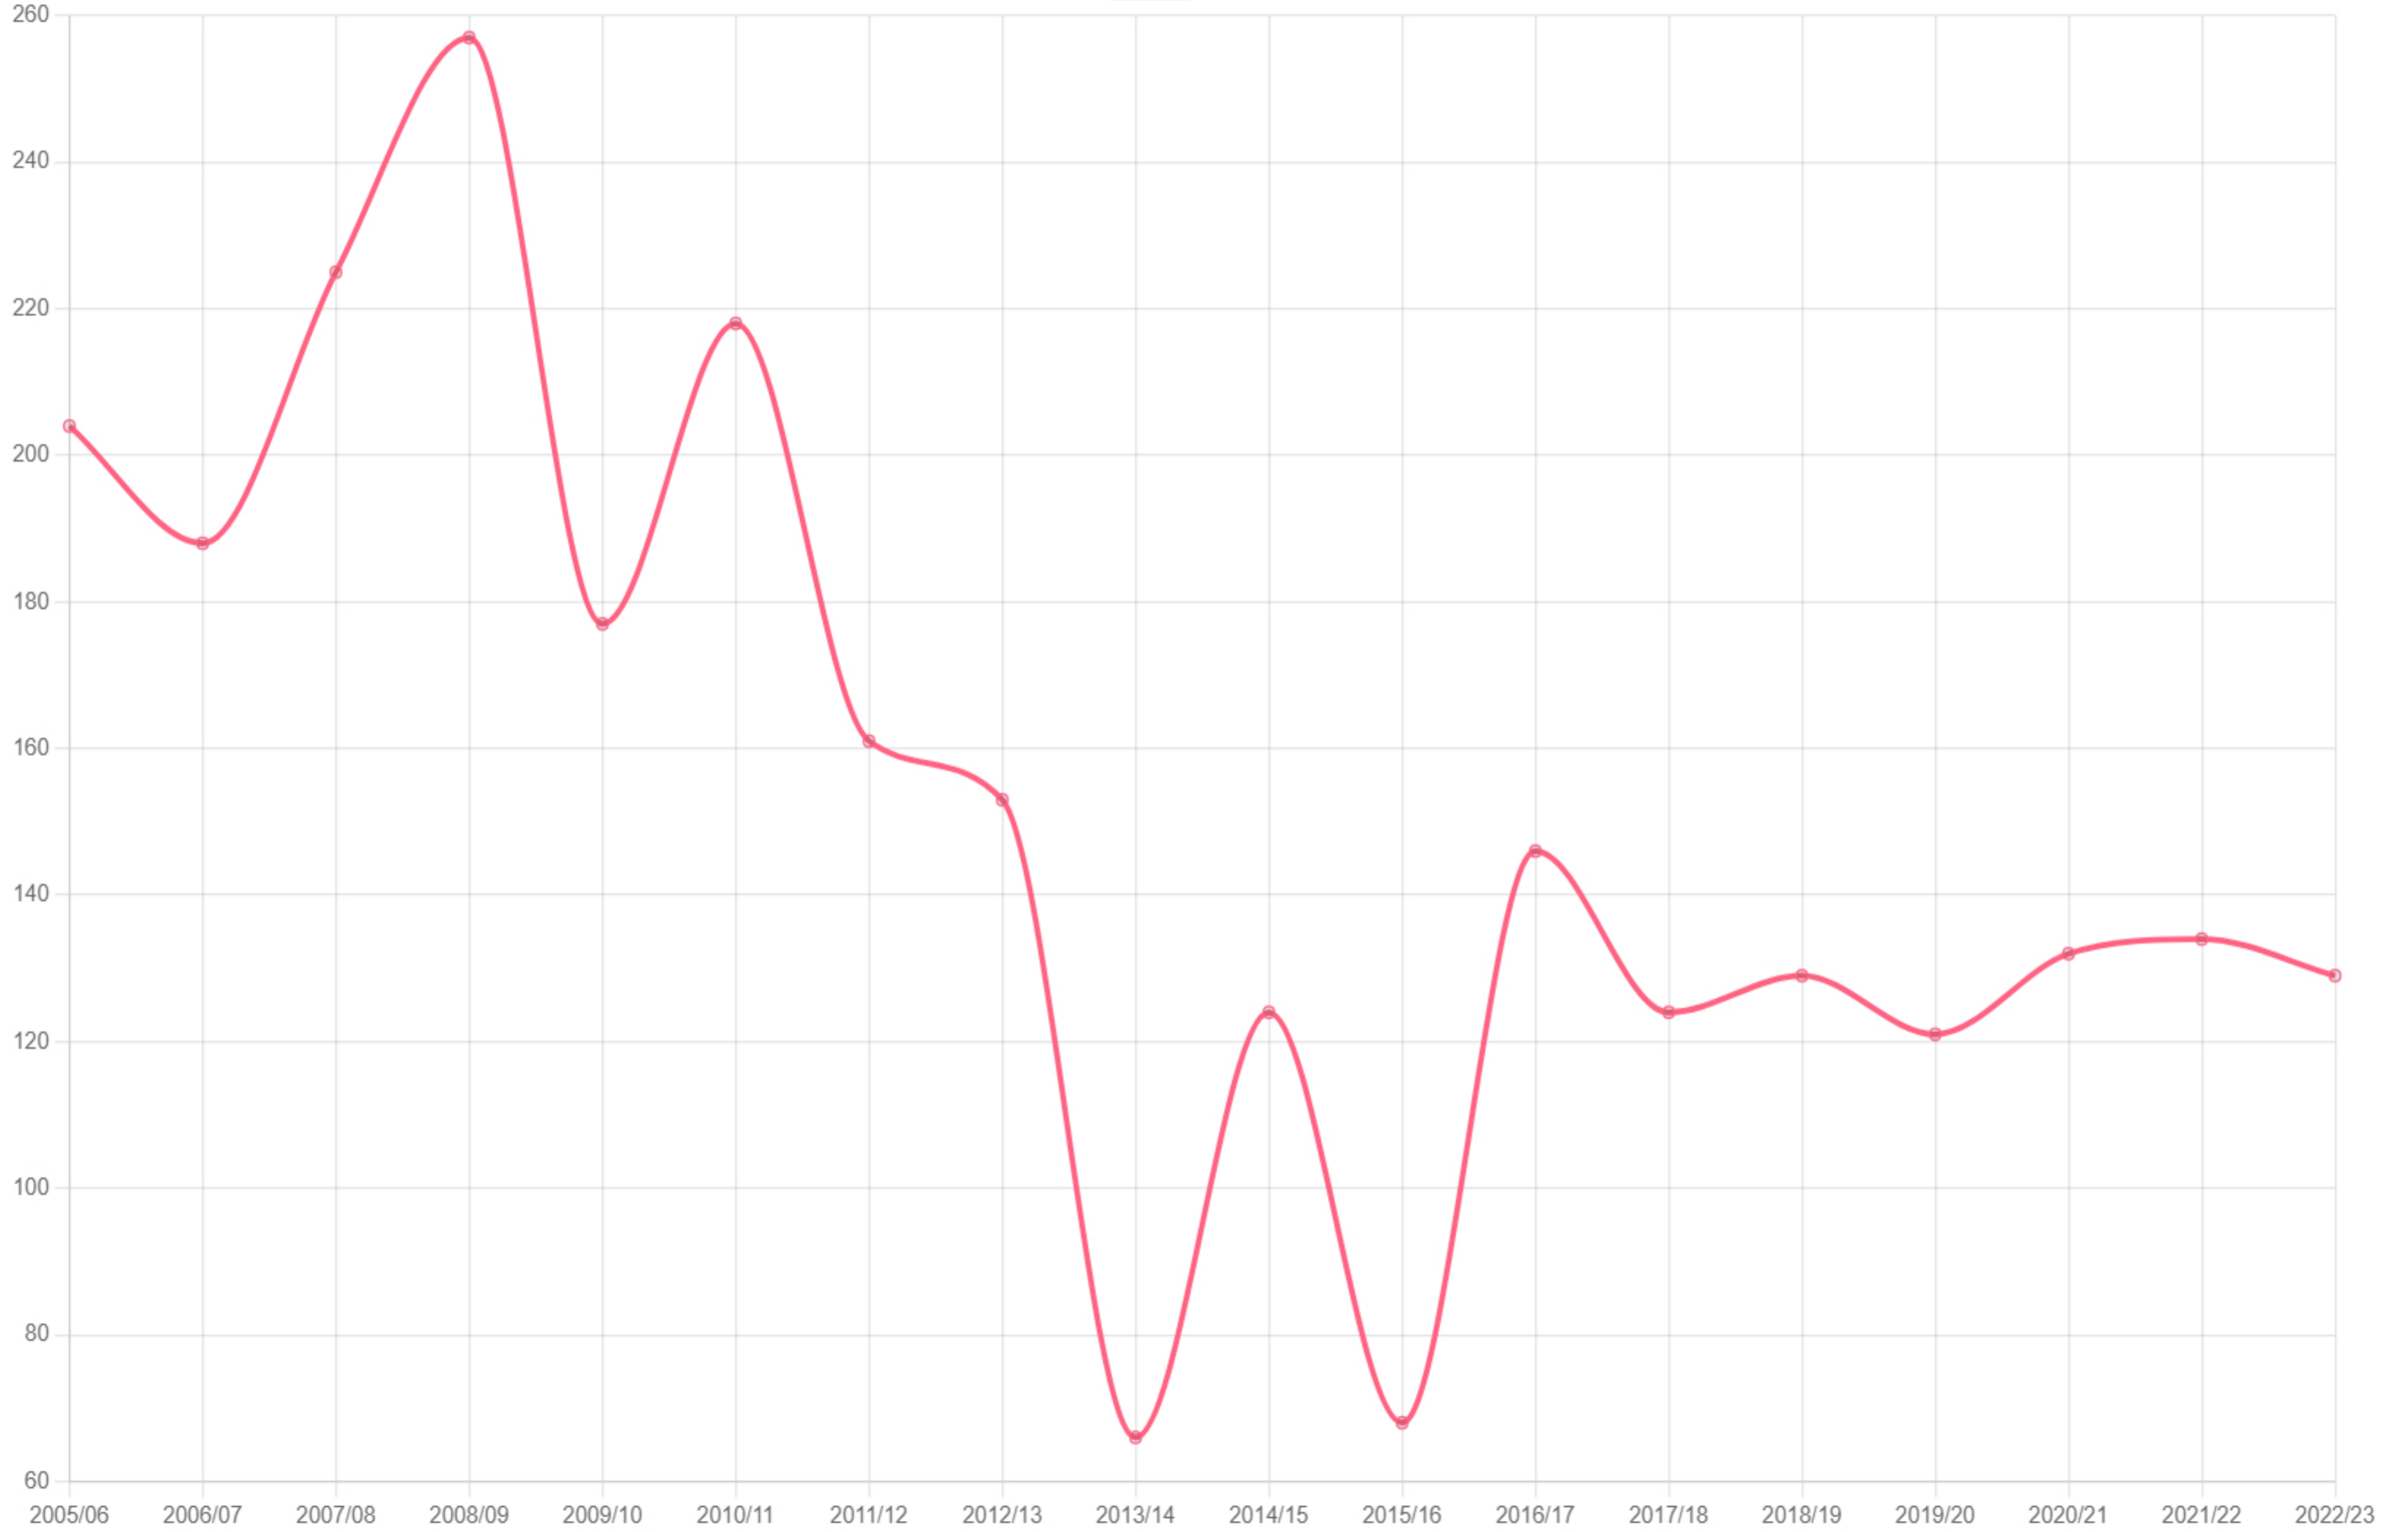

All theft not mentioned elsewhere per Precinct

Ngcobo