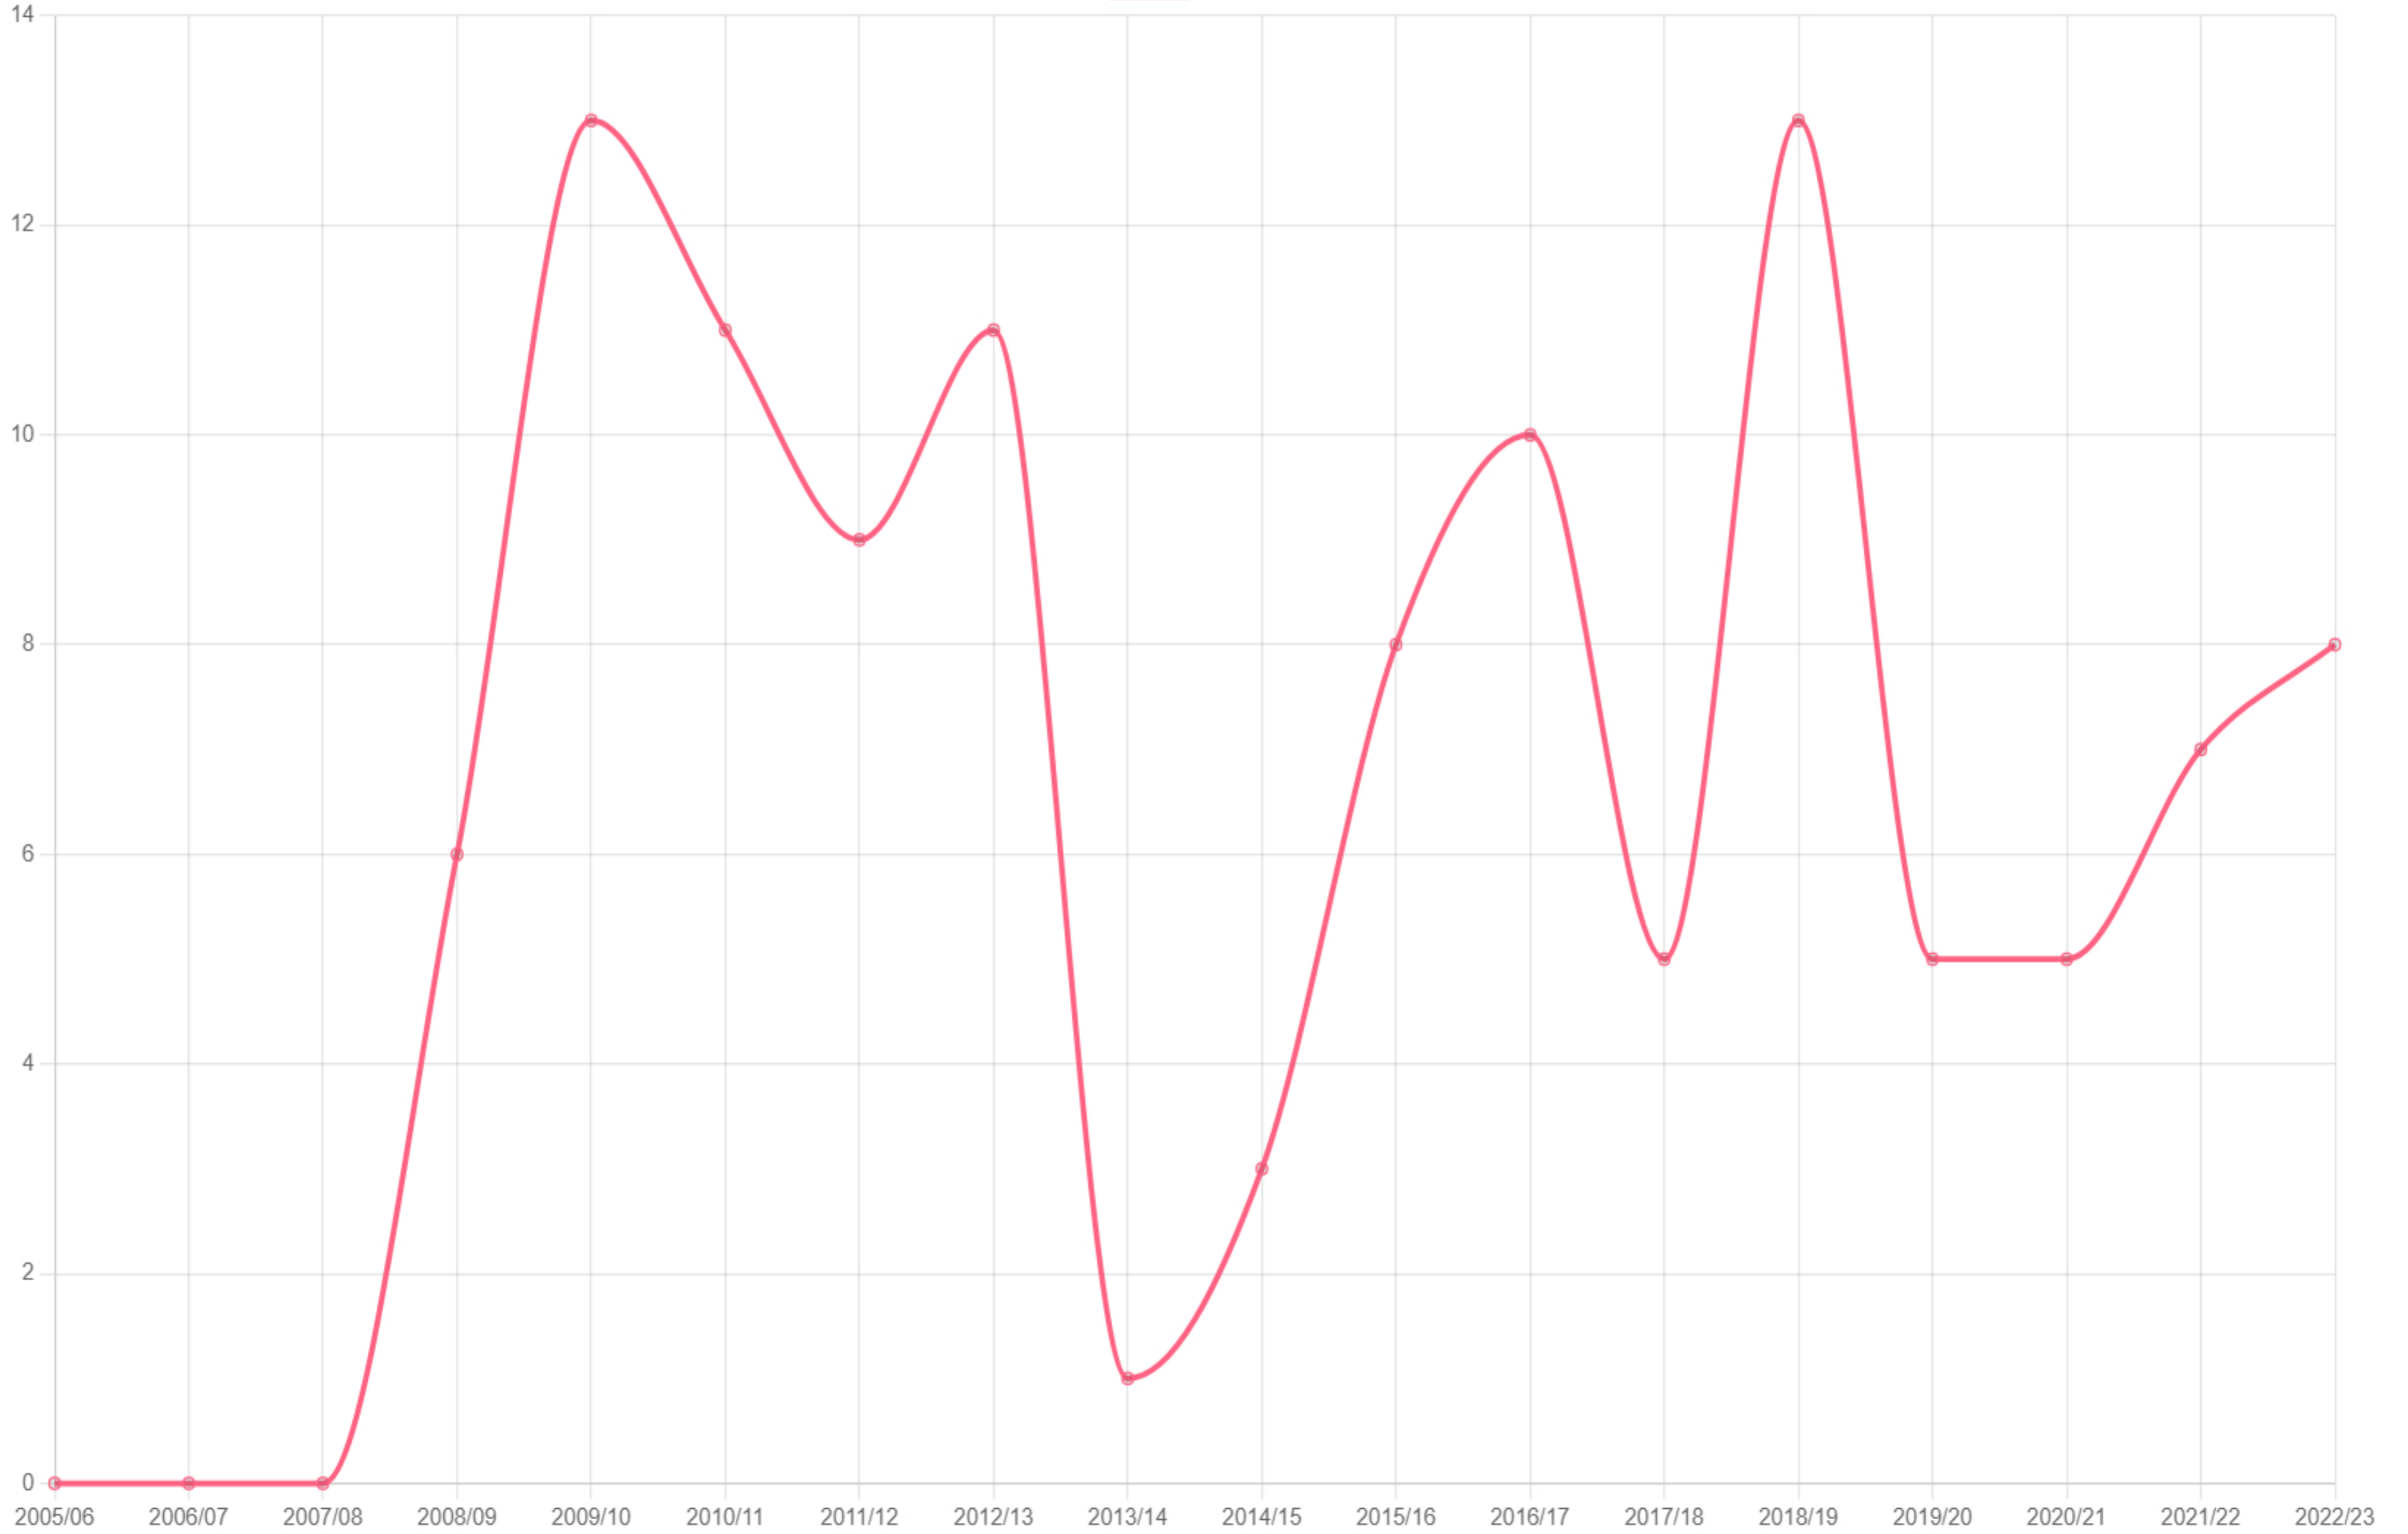

Bank robbery per Precinct

Ngcobo