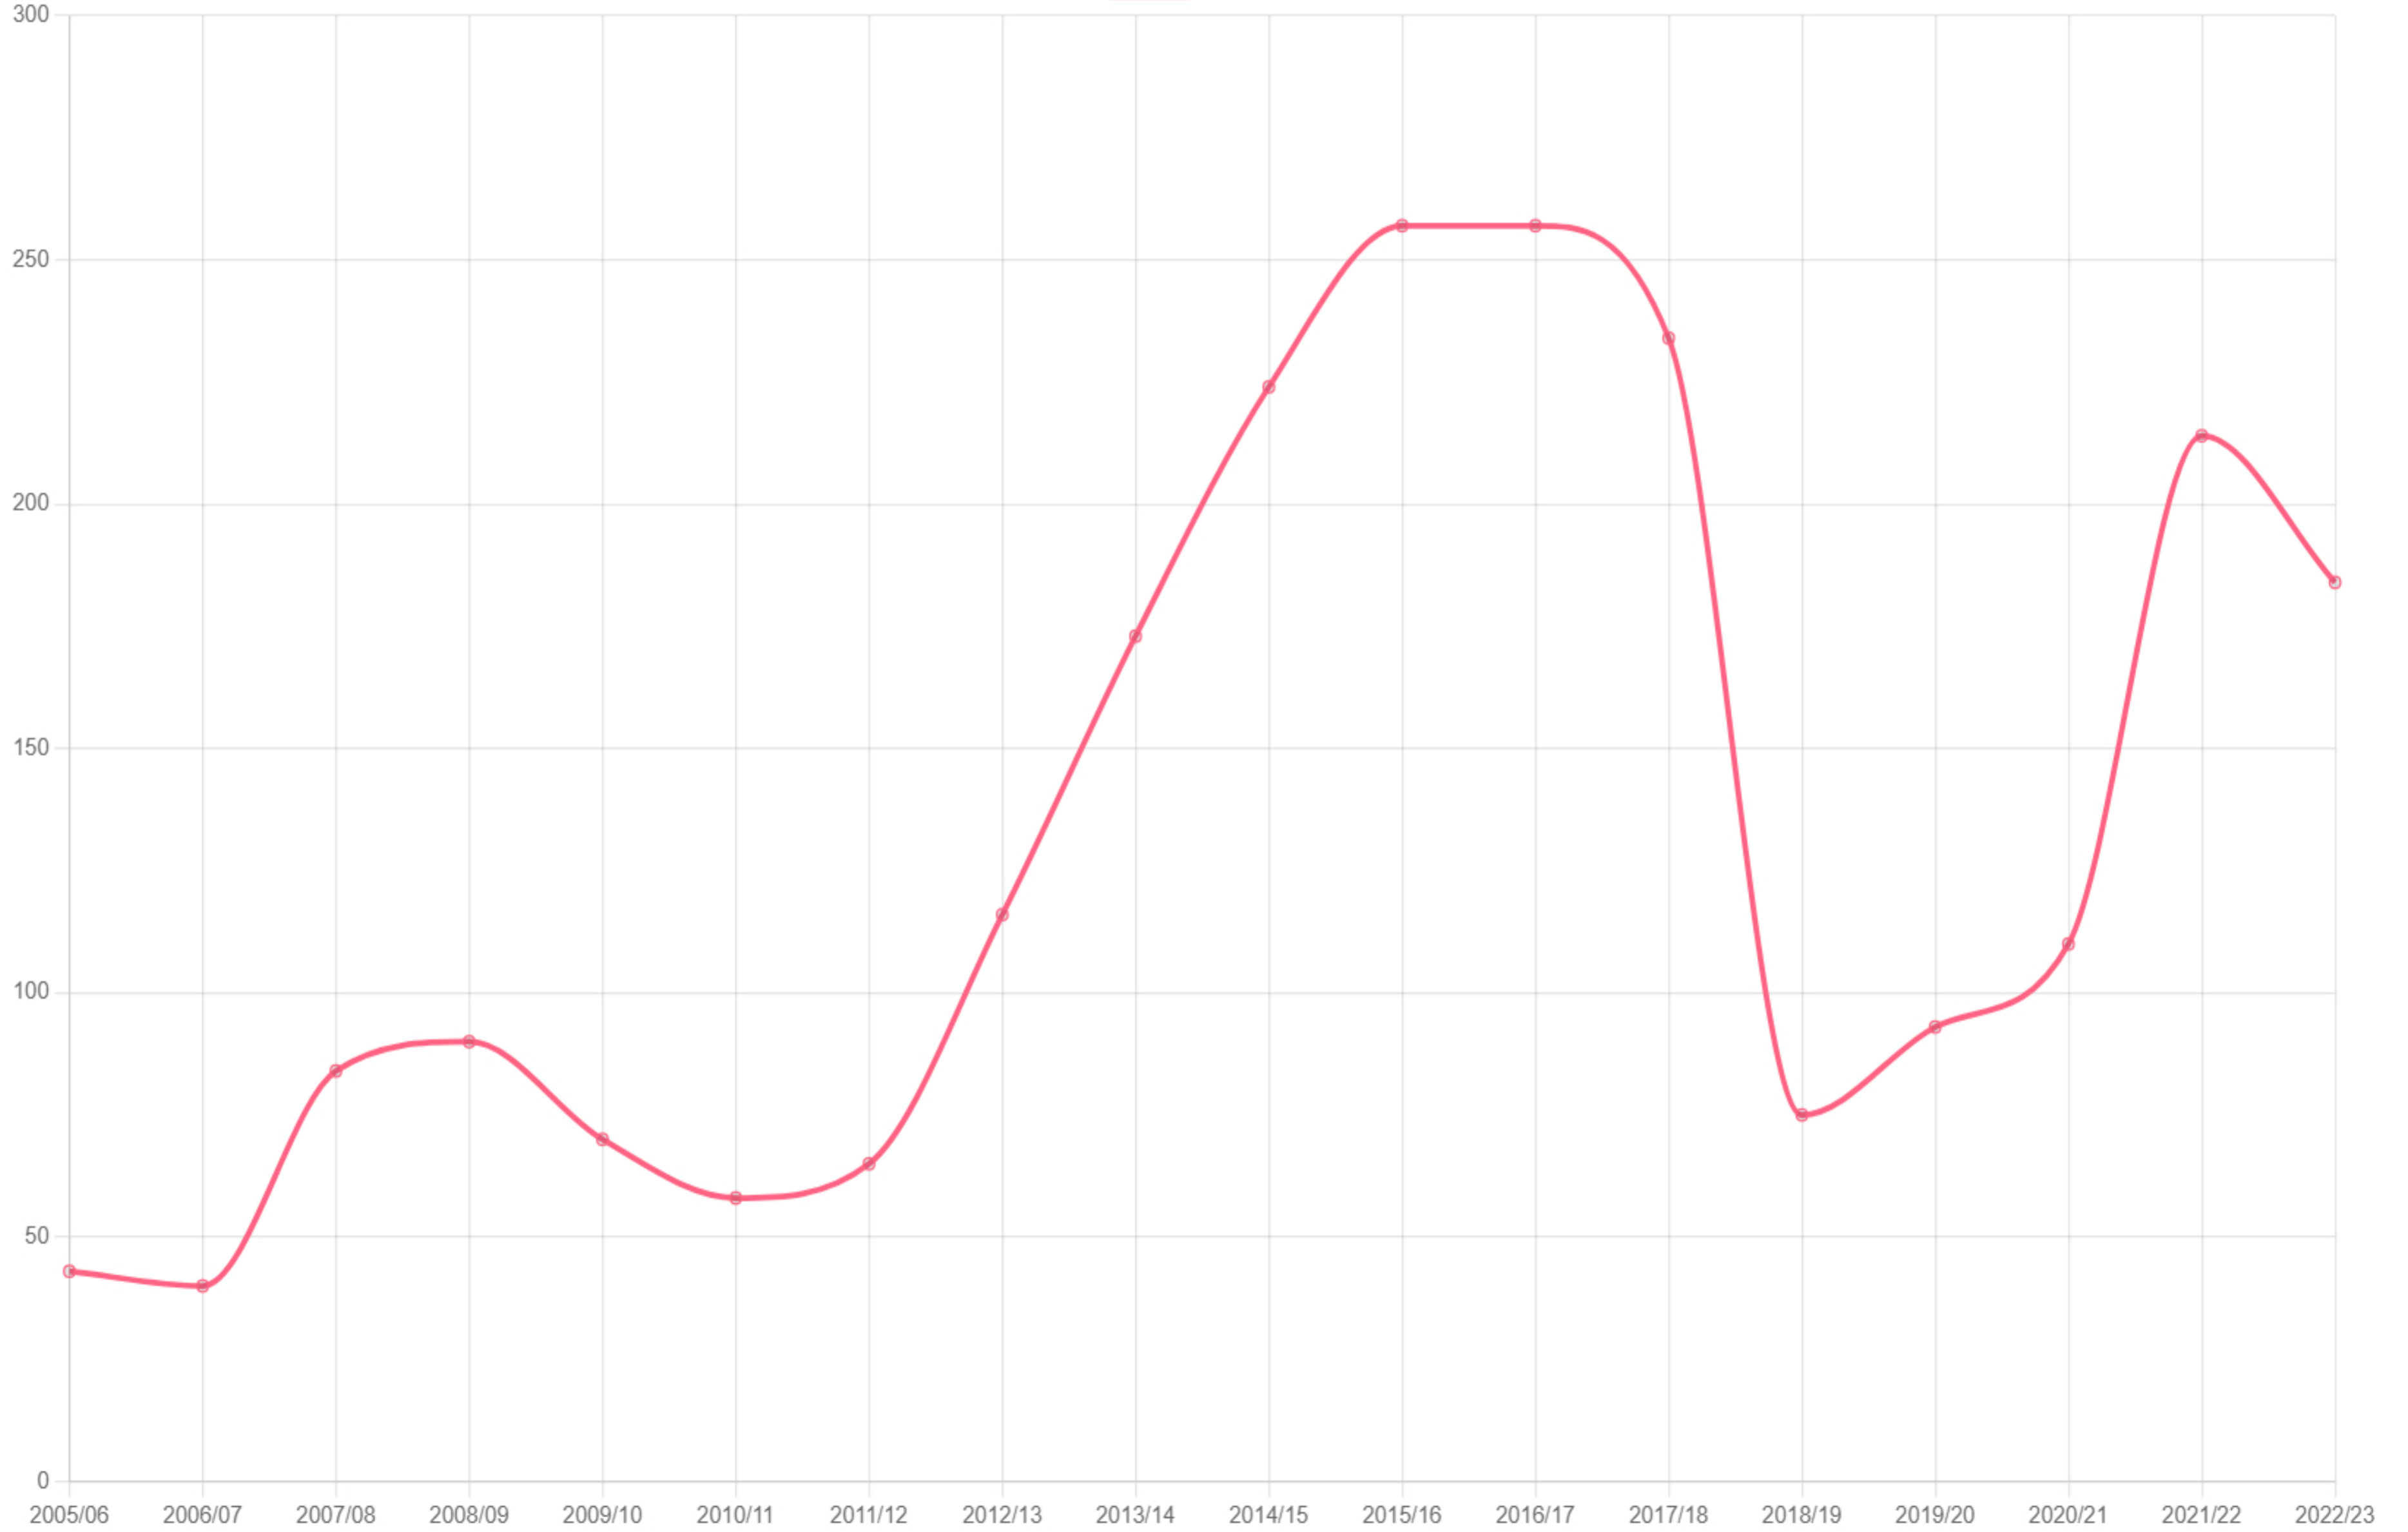

Ngcobo

Total contact-related crimes per Precinct

Ngcobo

Total crime detected as a result of police action per Precinct

Ngcobo

Total other serious crimes (property) per Precinct

Ngcobo

Total property-related crimes per Precinct