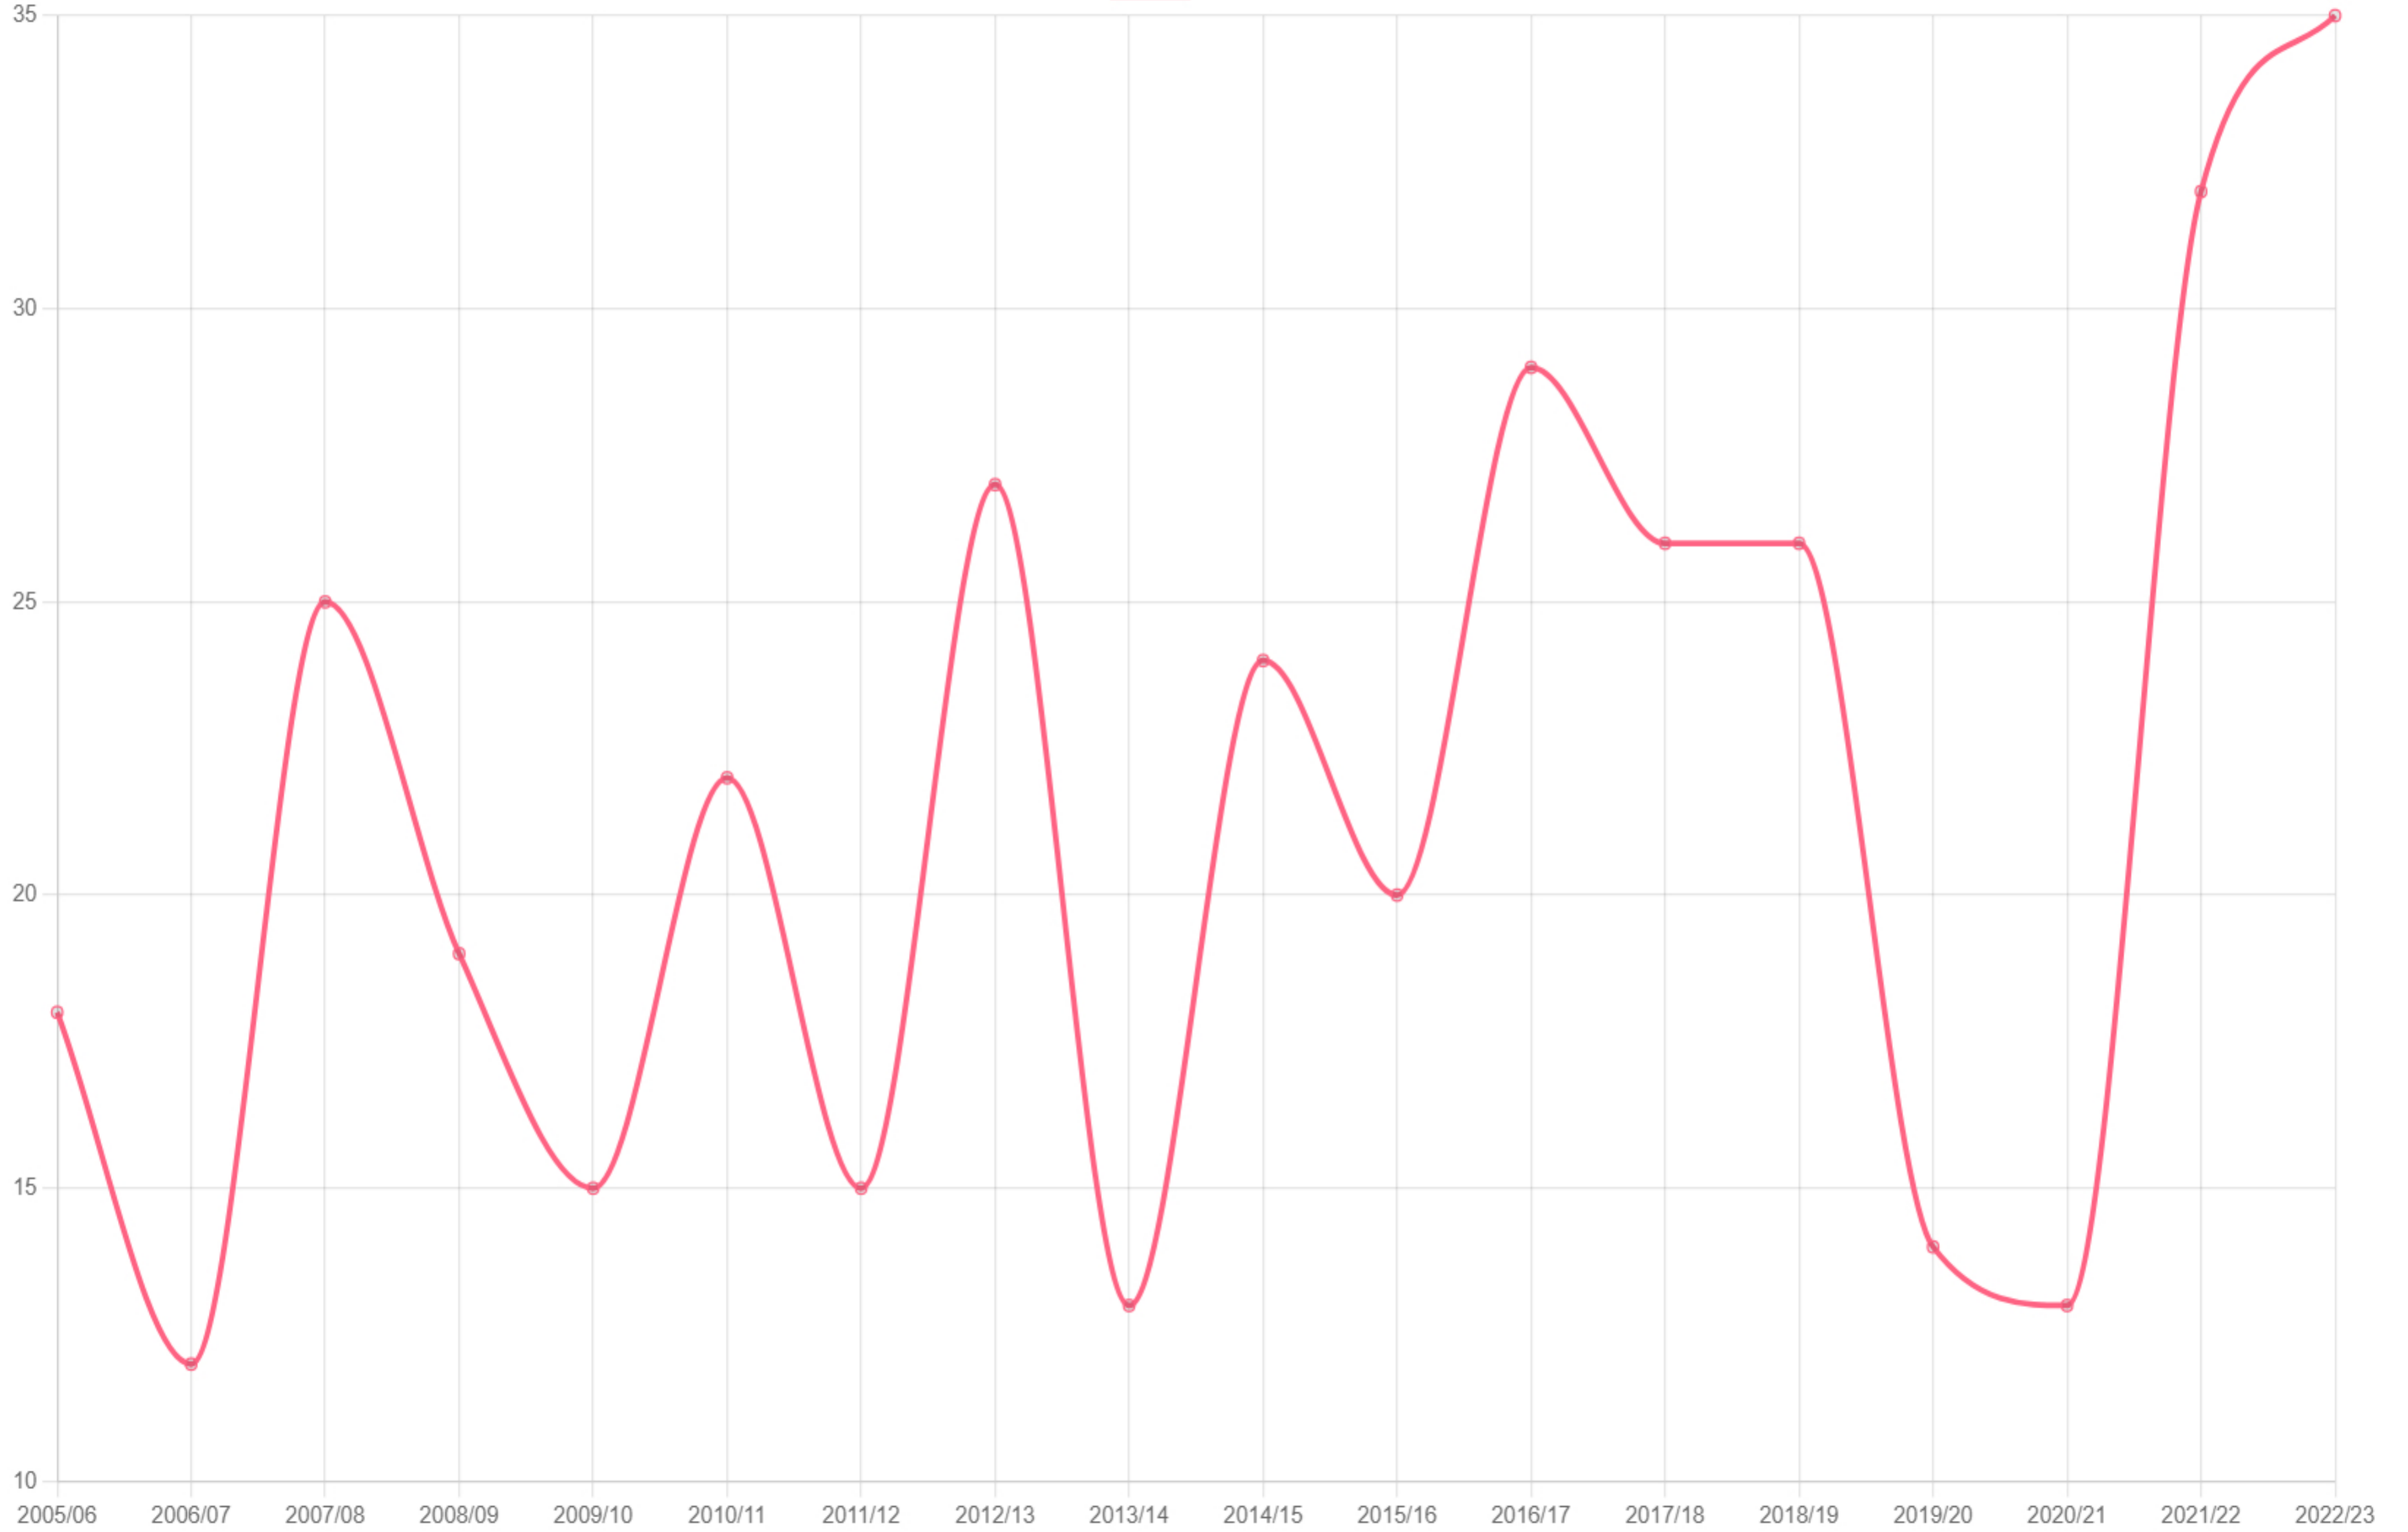

Attempted sexual offences per Precinct

Ngcobo