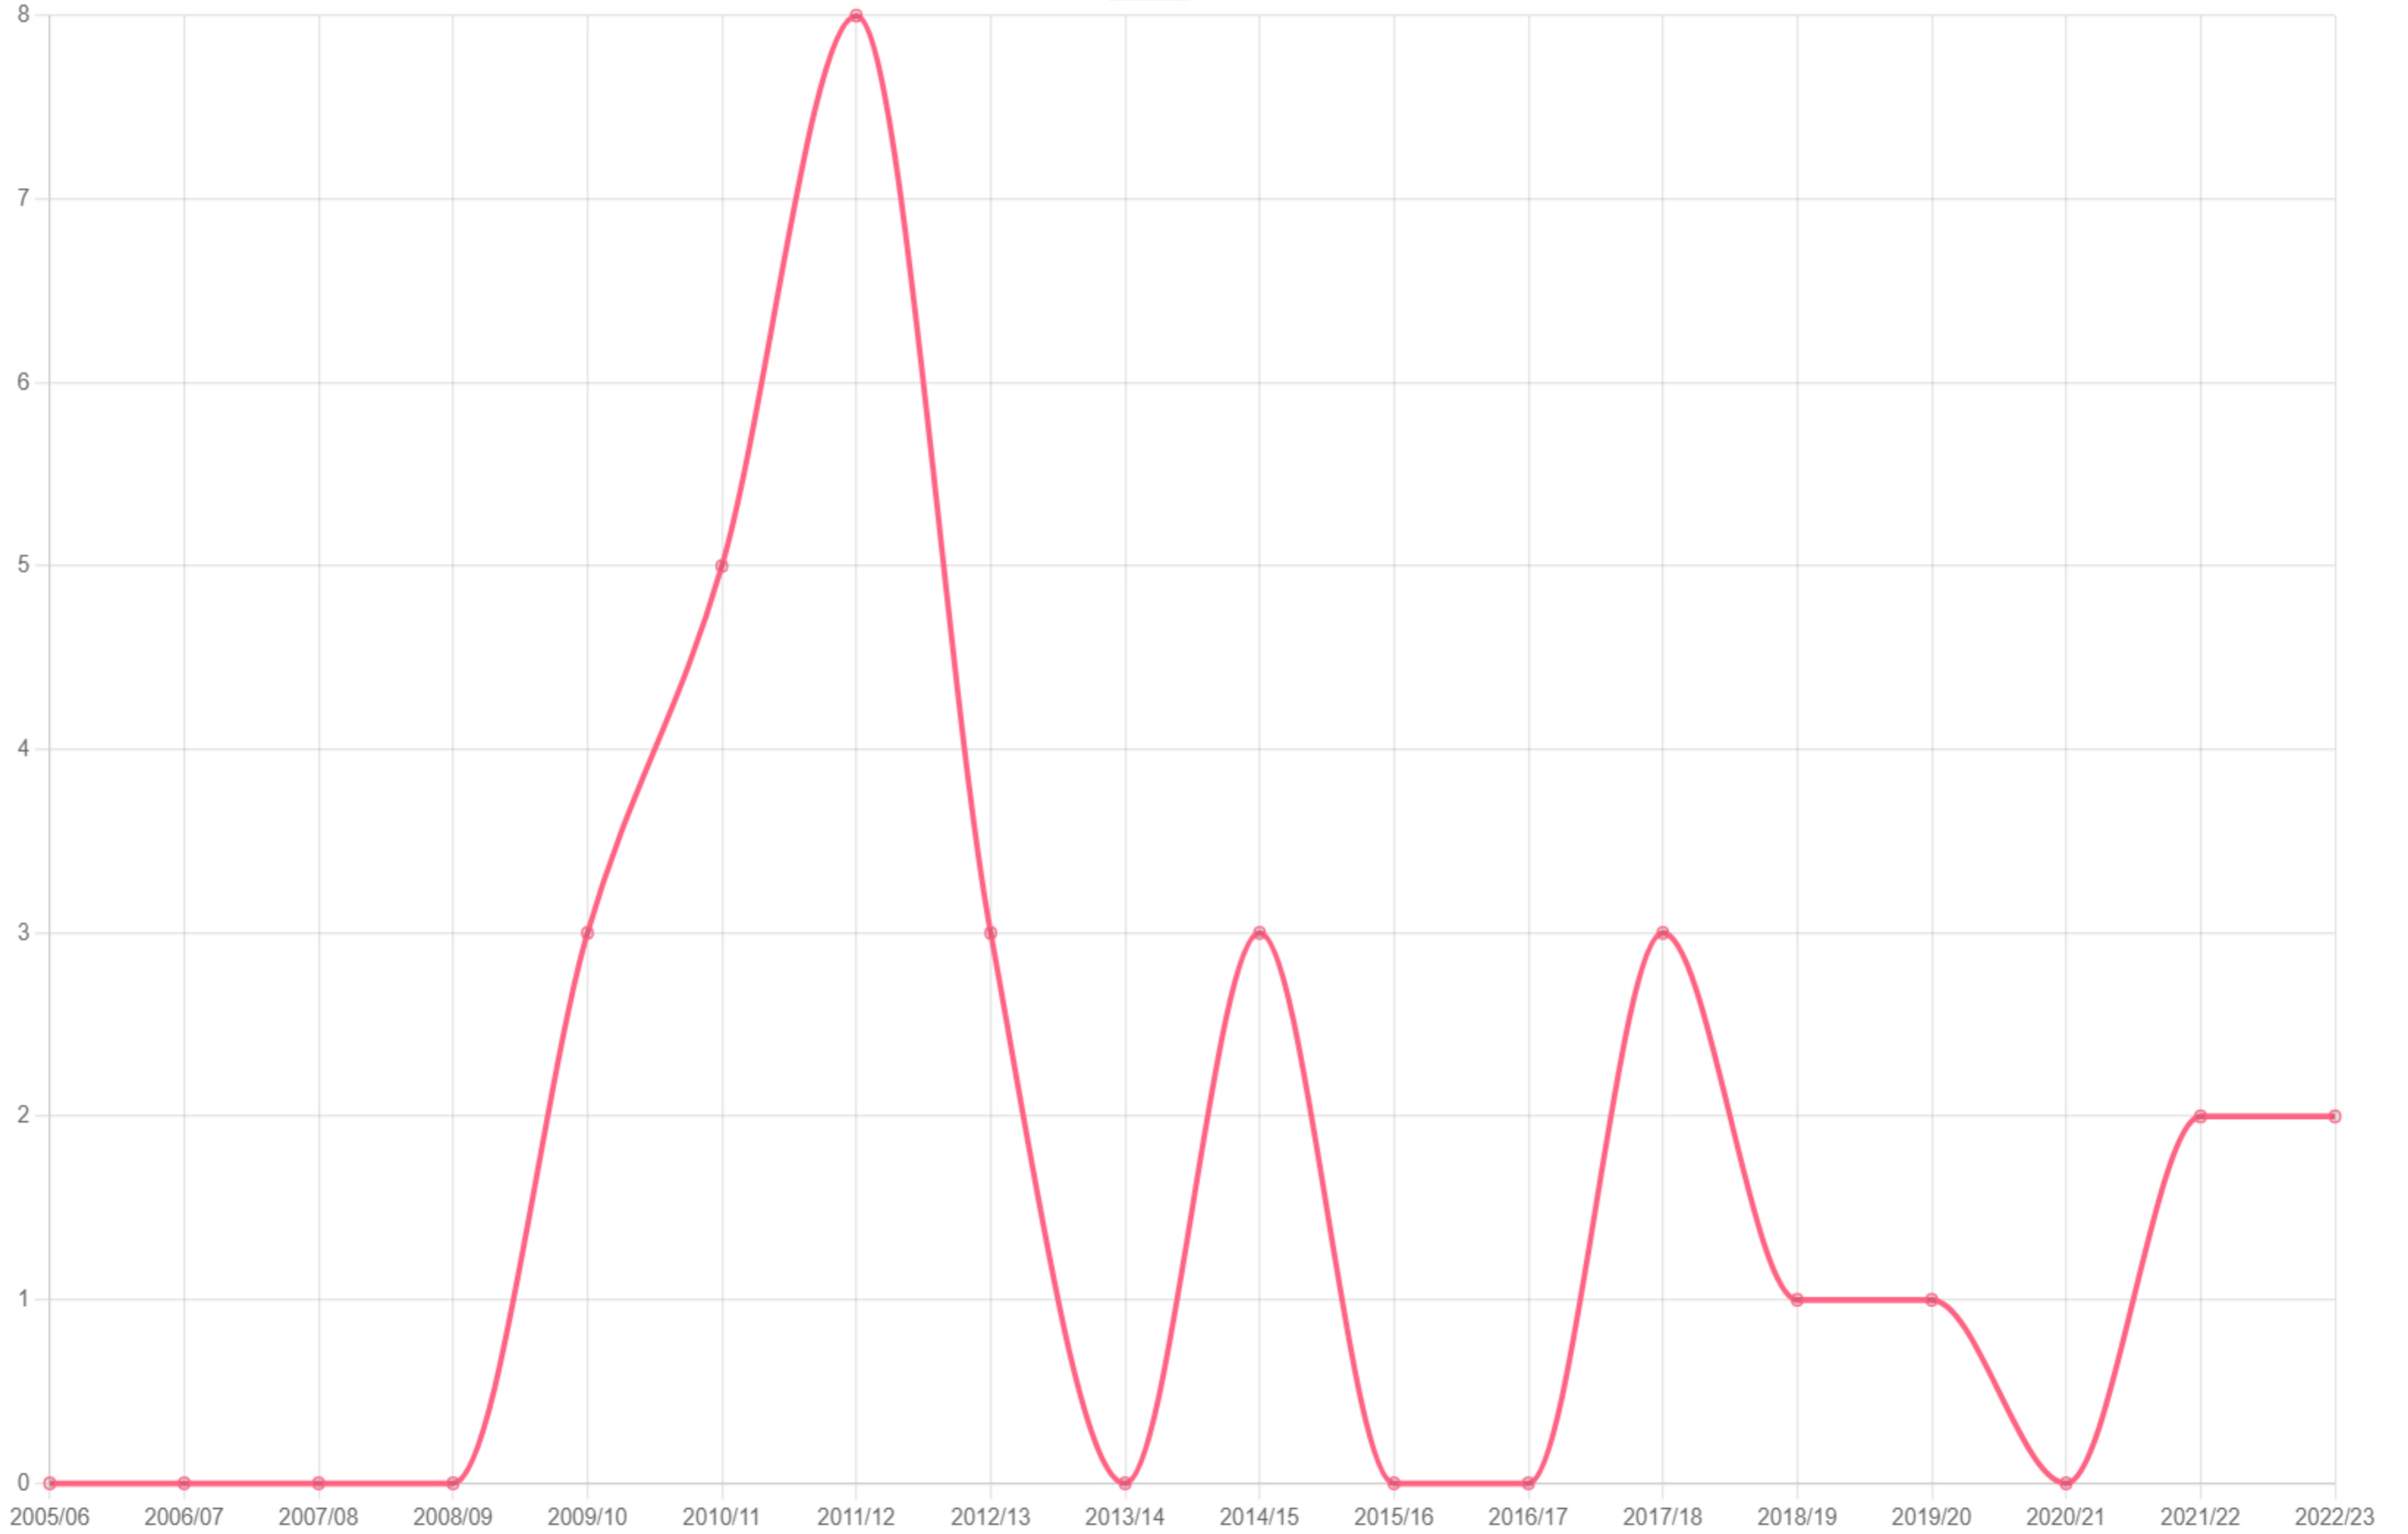

Crimen Injuria per Precinct

Ngcobo