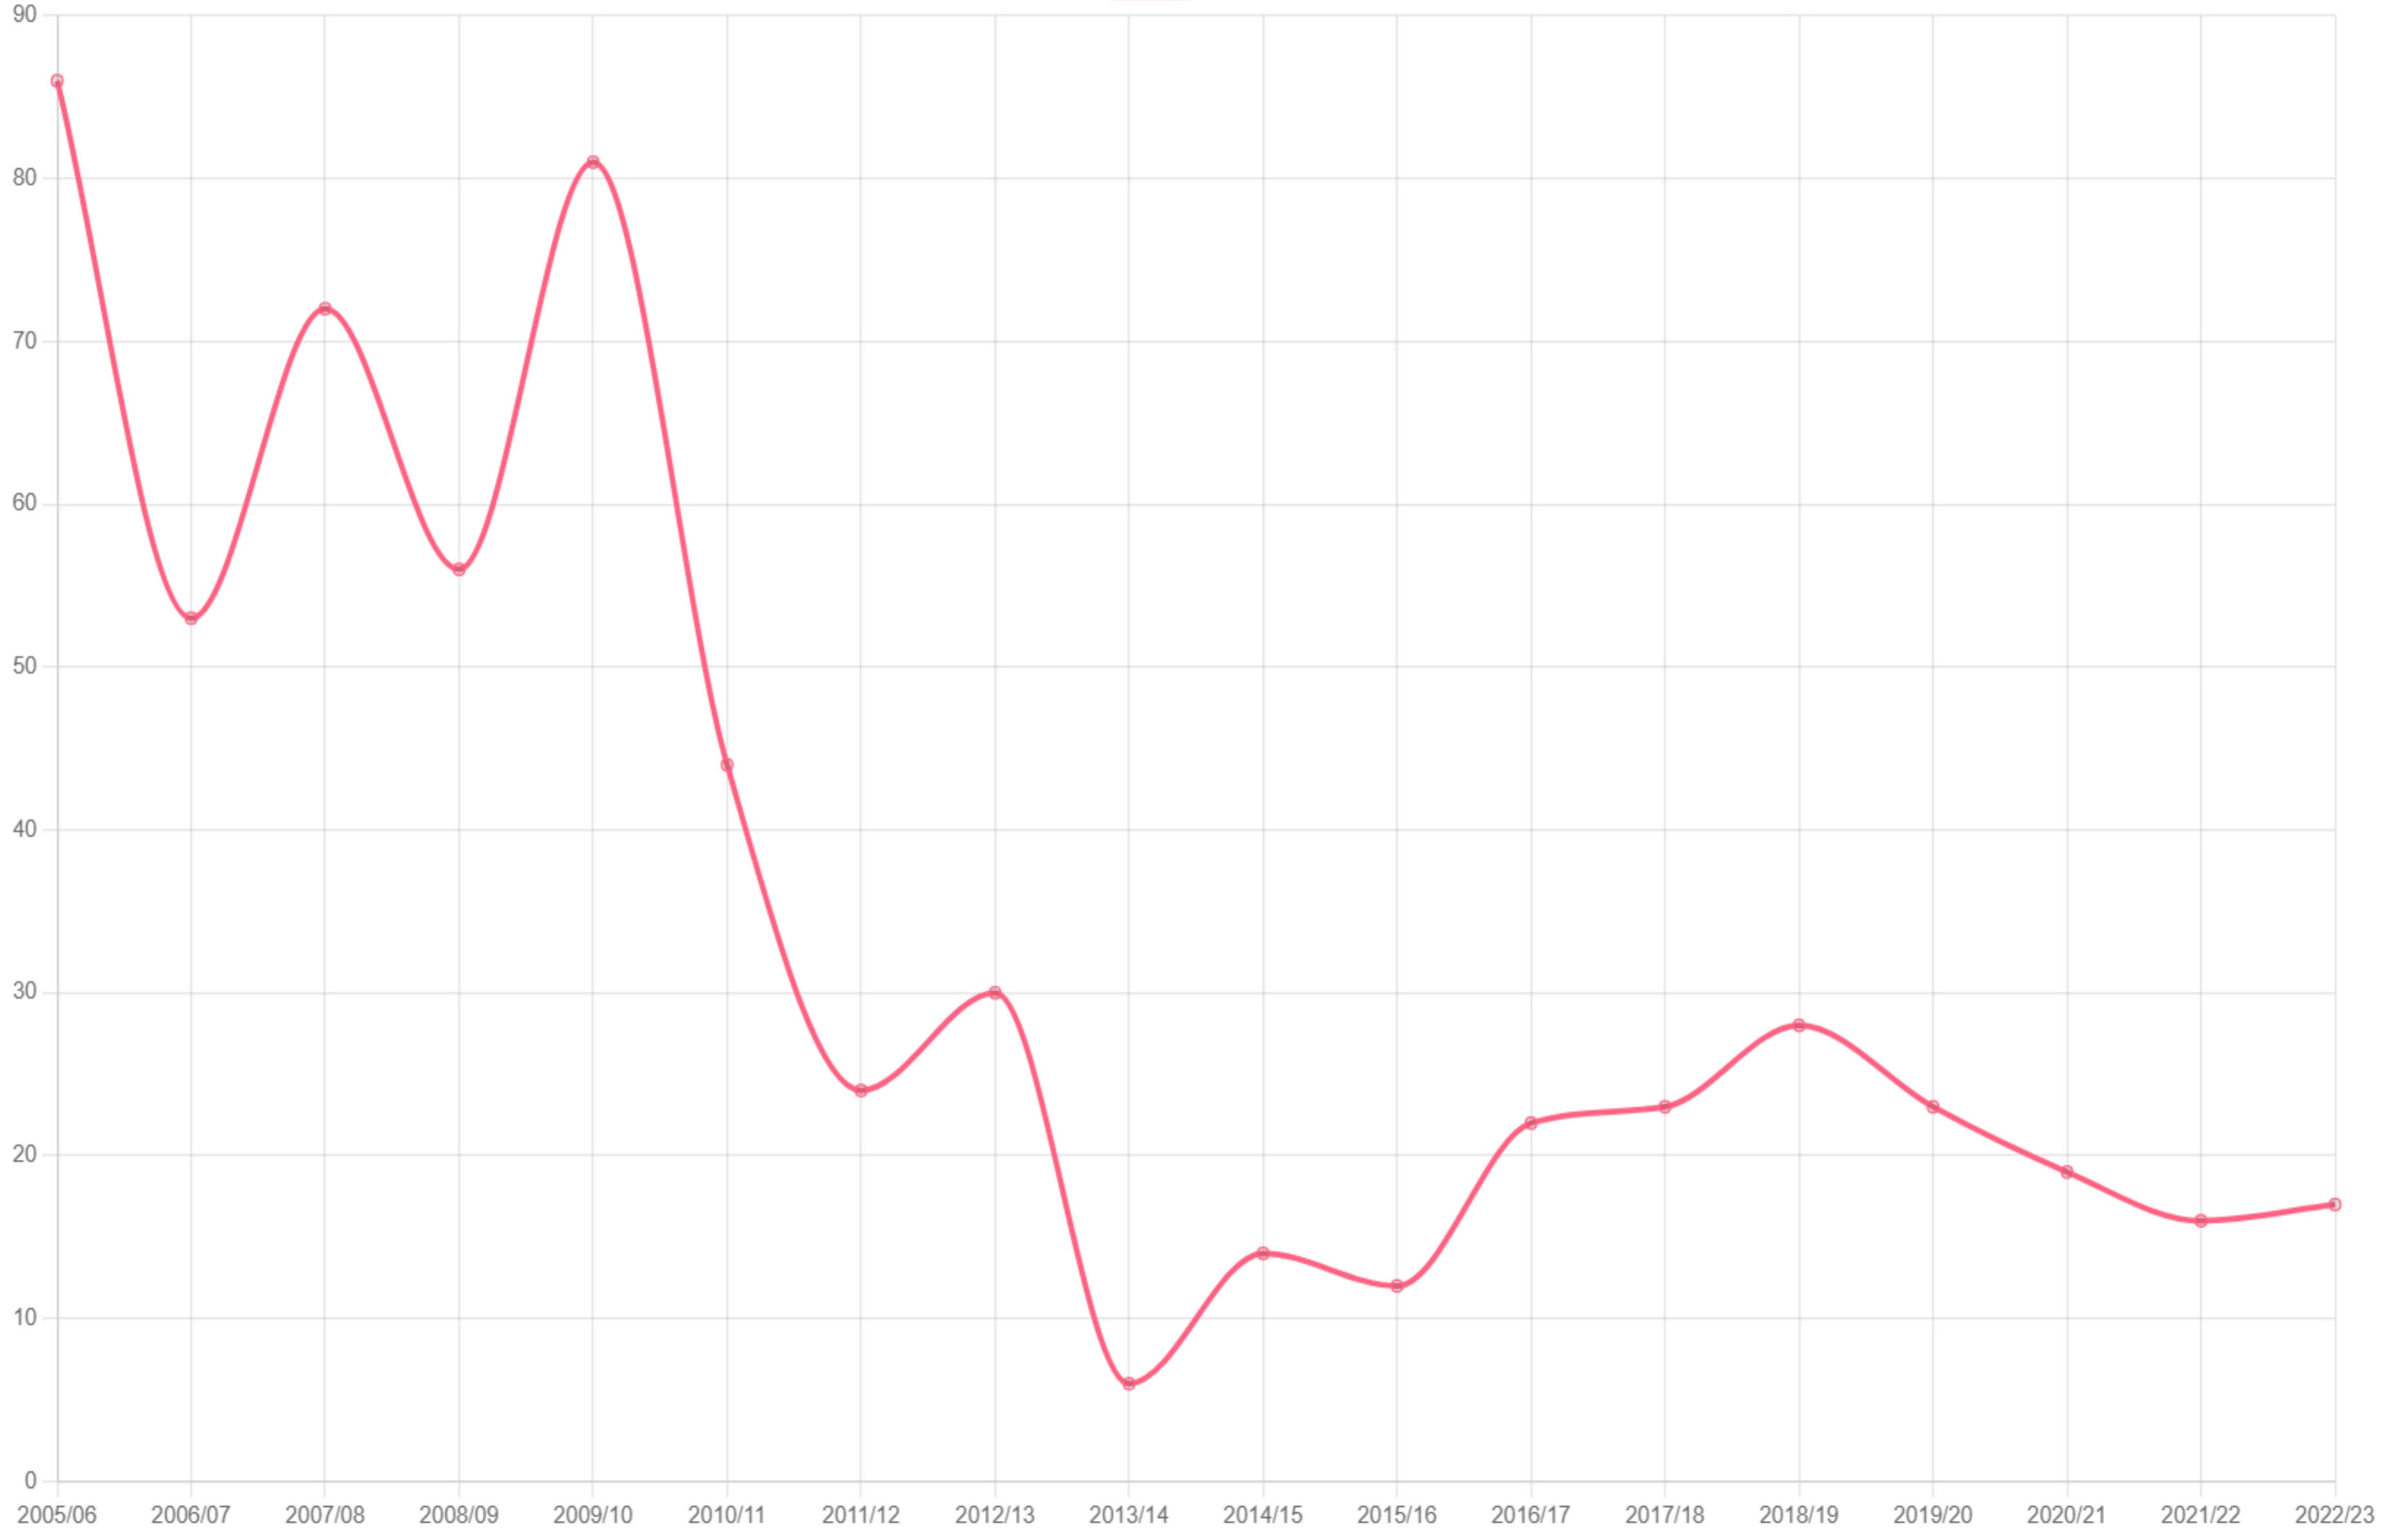

Contact sexual offences per Precinct

Ngcobo