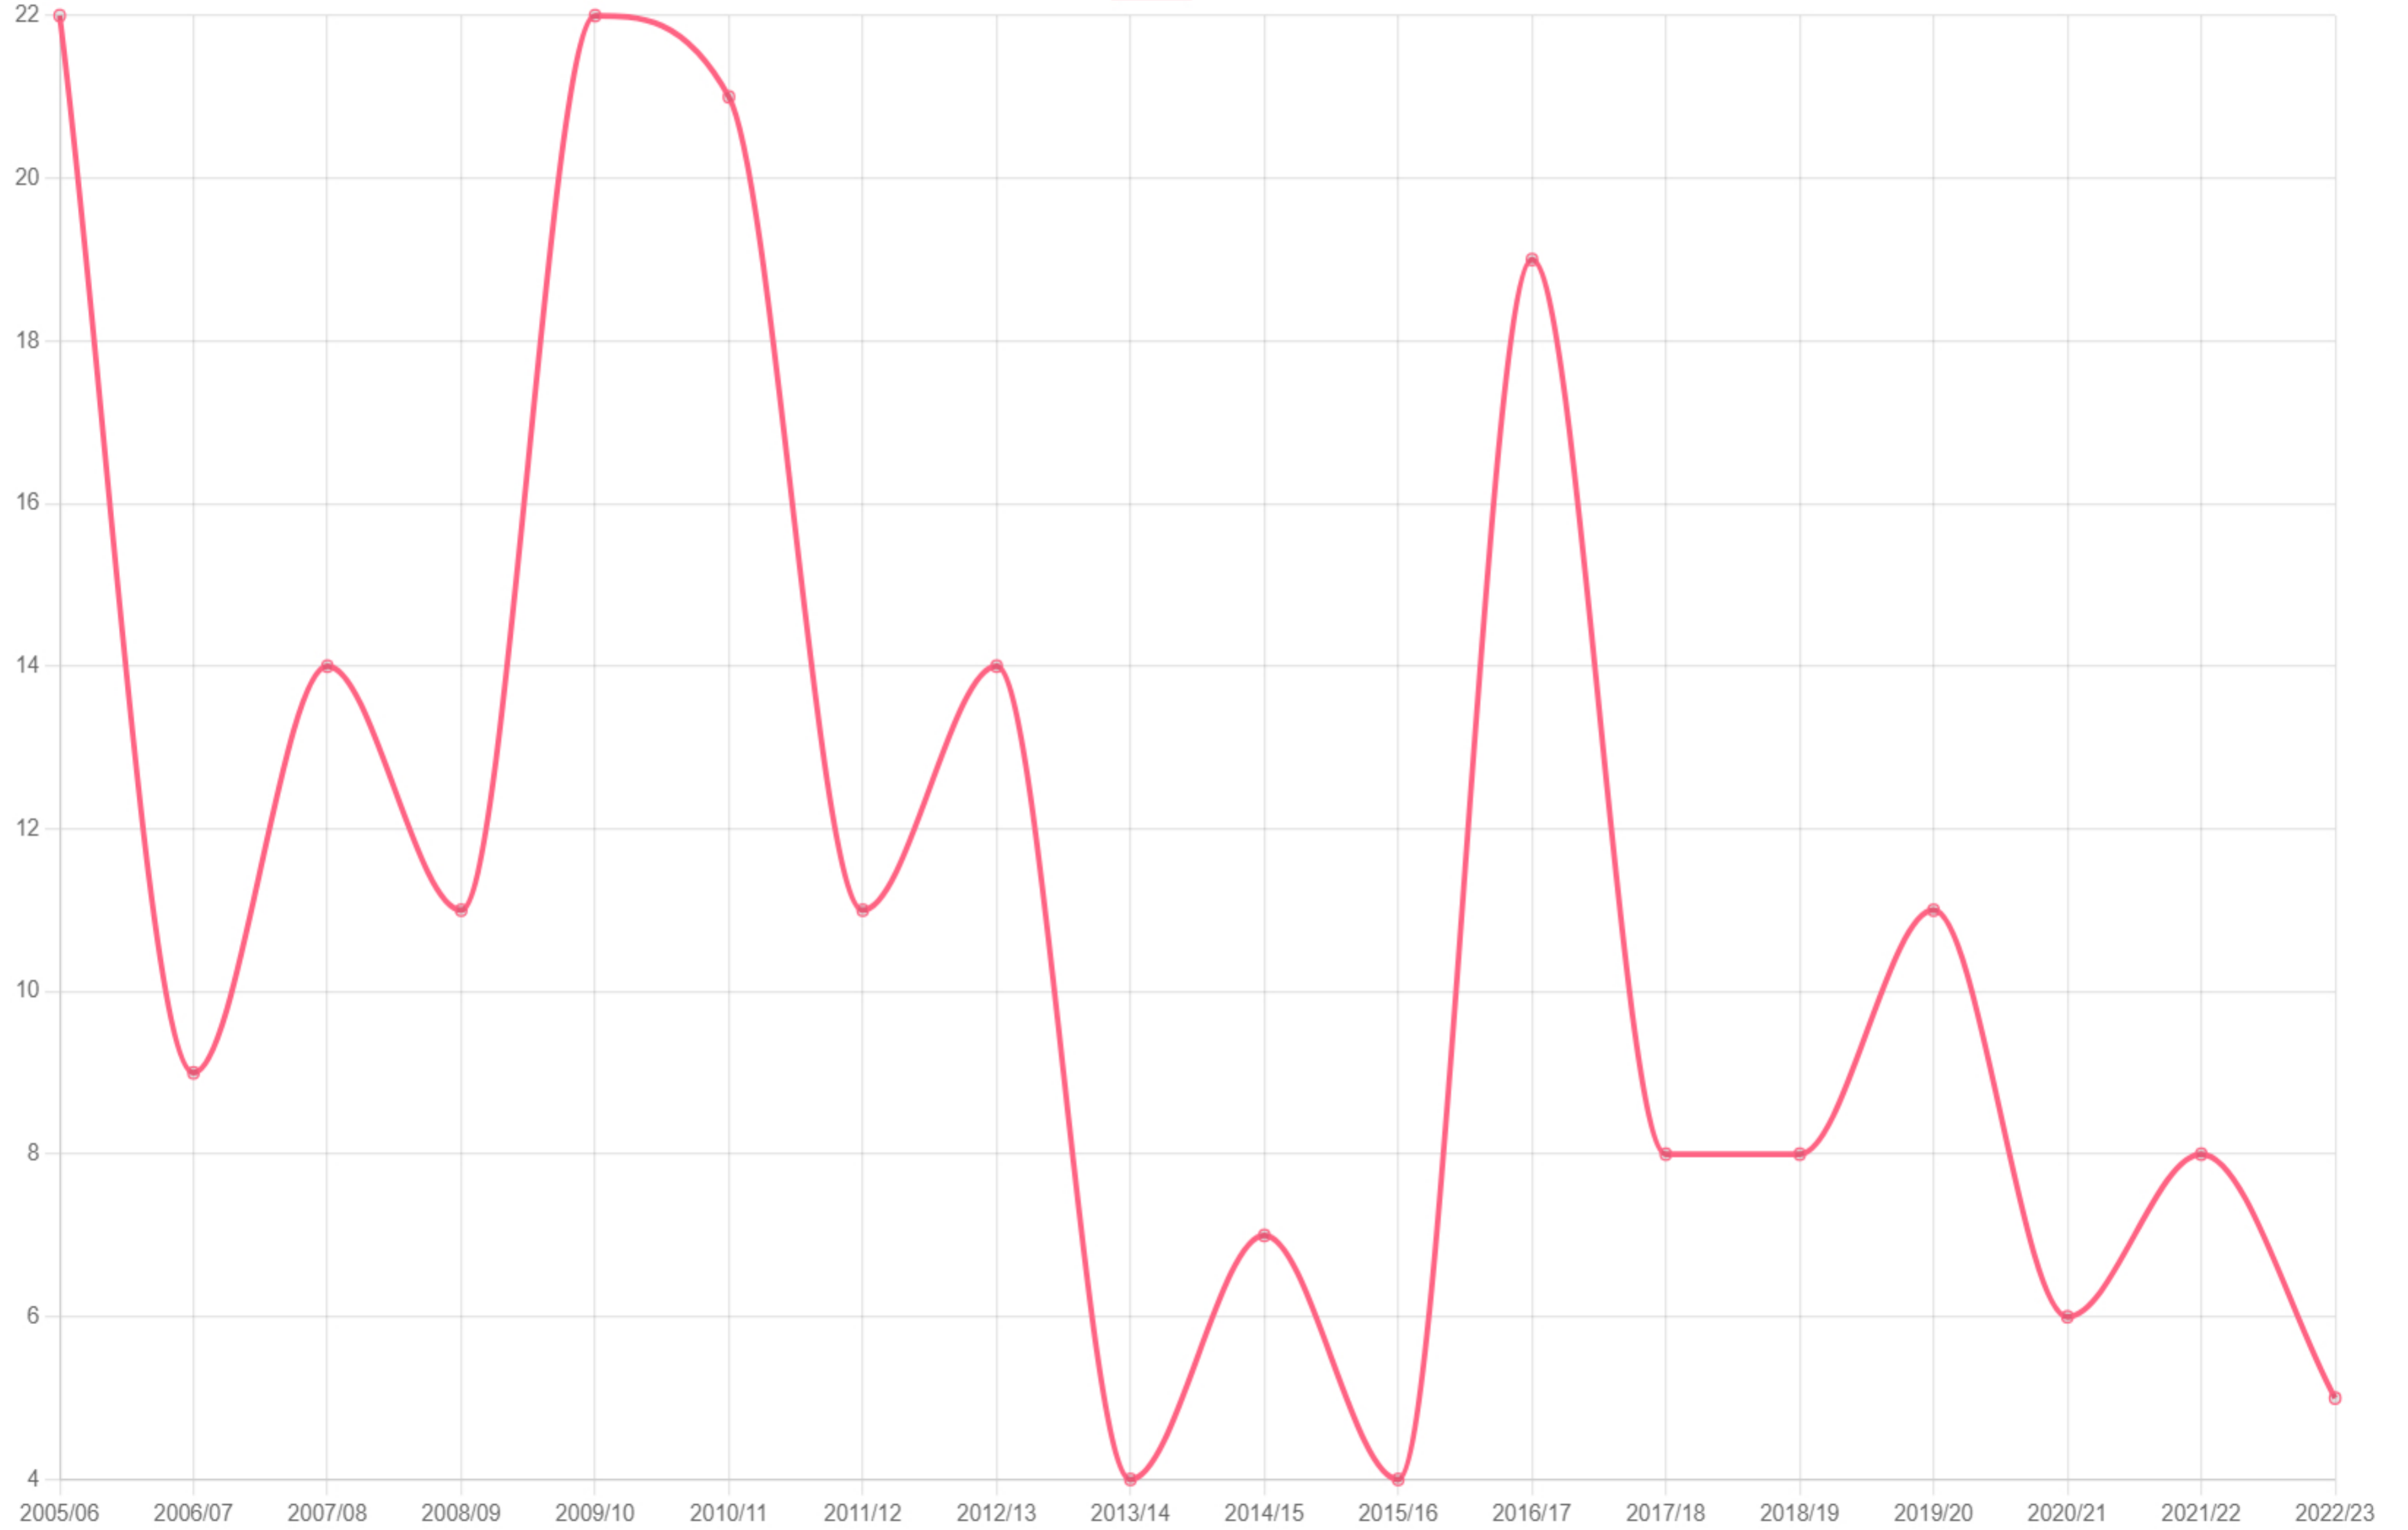

Assault with the intent to inflict grievous bodily harm per Precinct

Arson per Precinct

Ngcobo