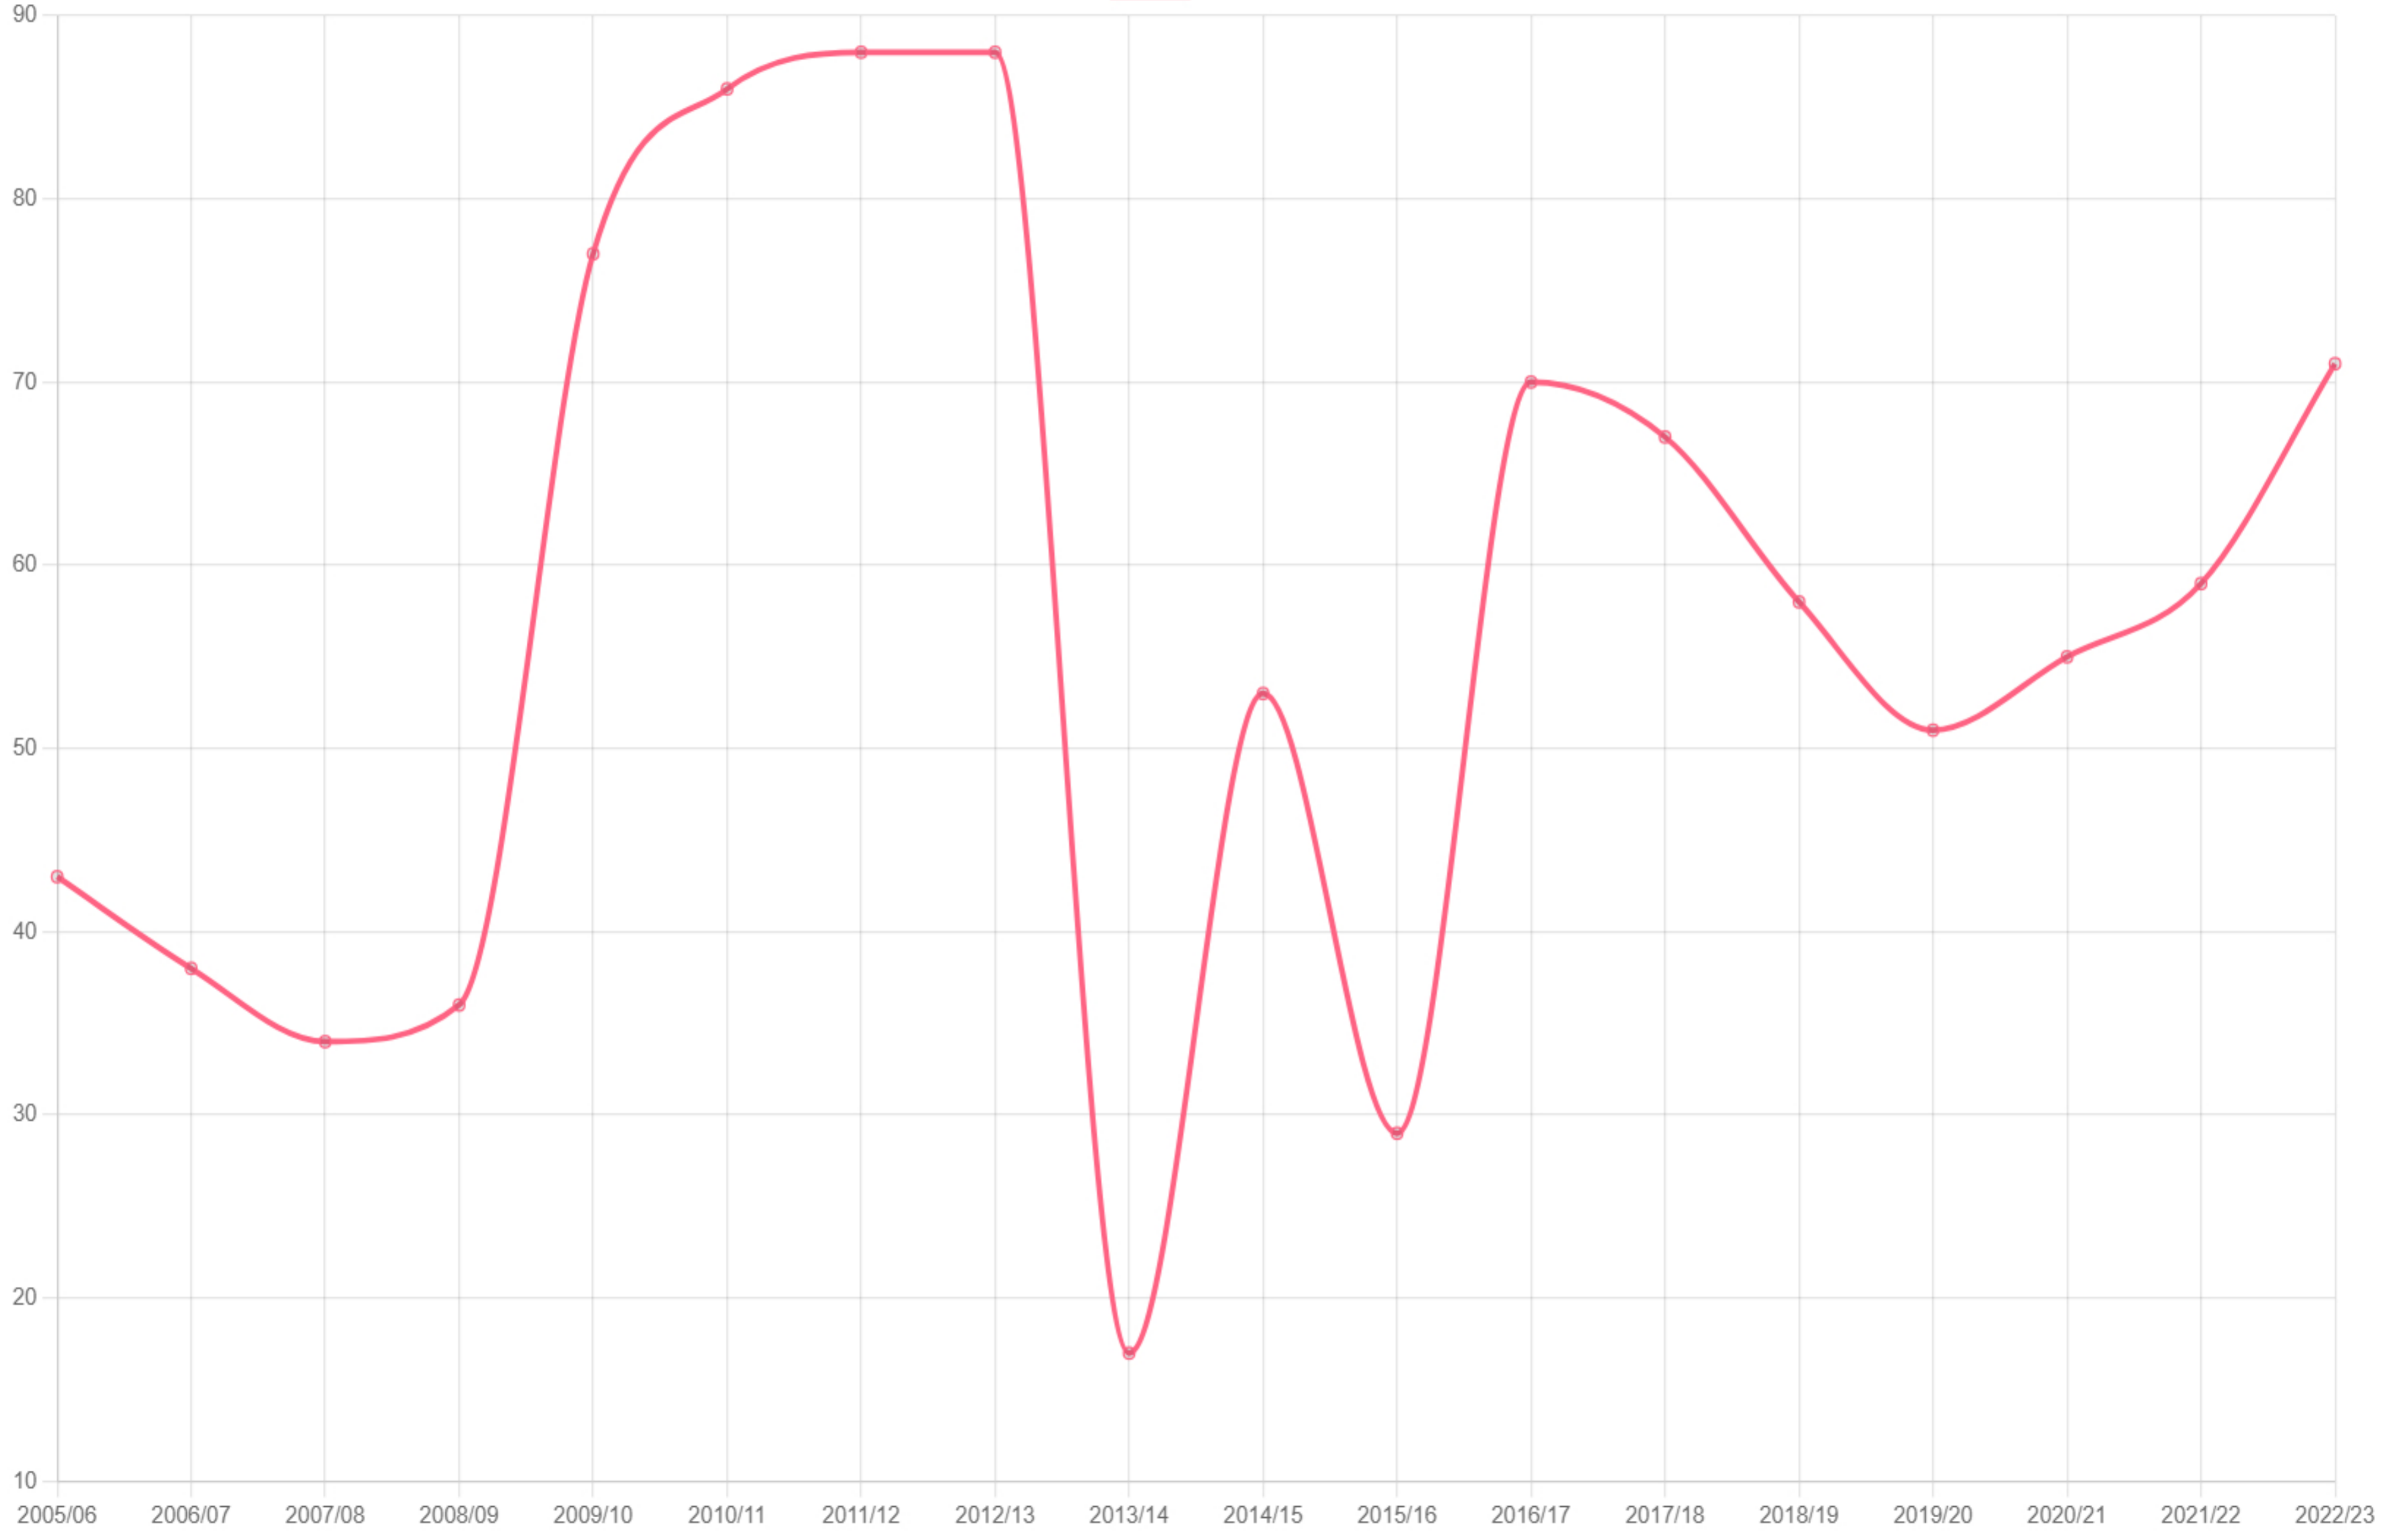

Burglary at residential premises per Precinct

Ngcobo