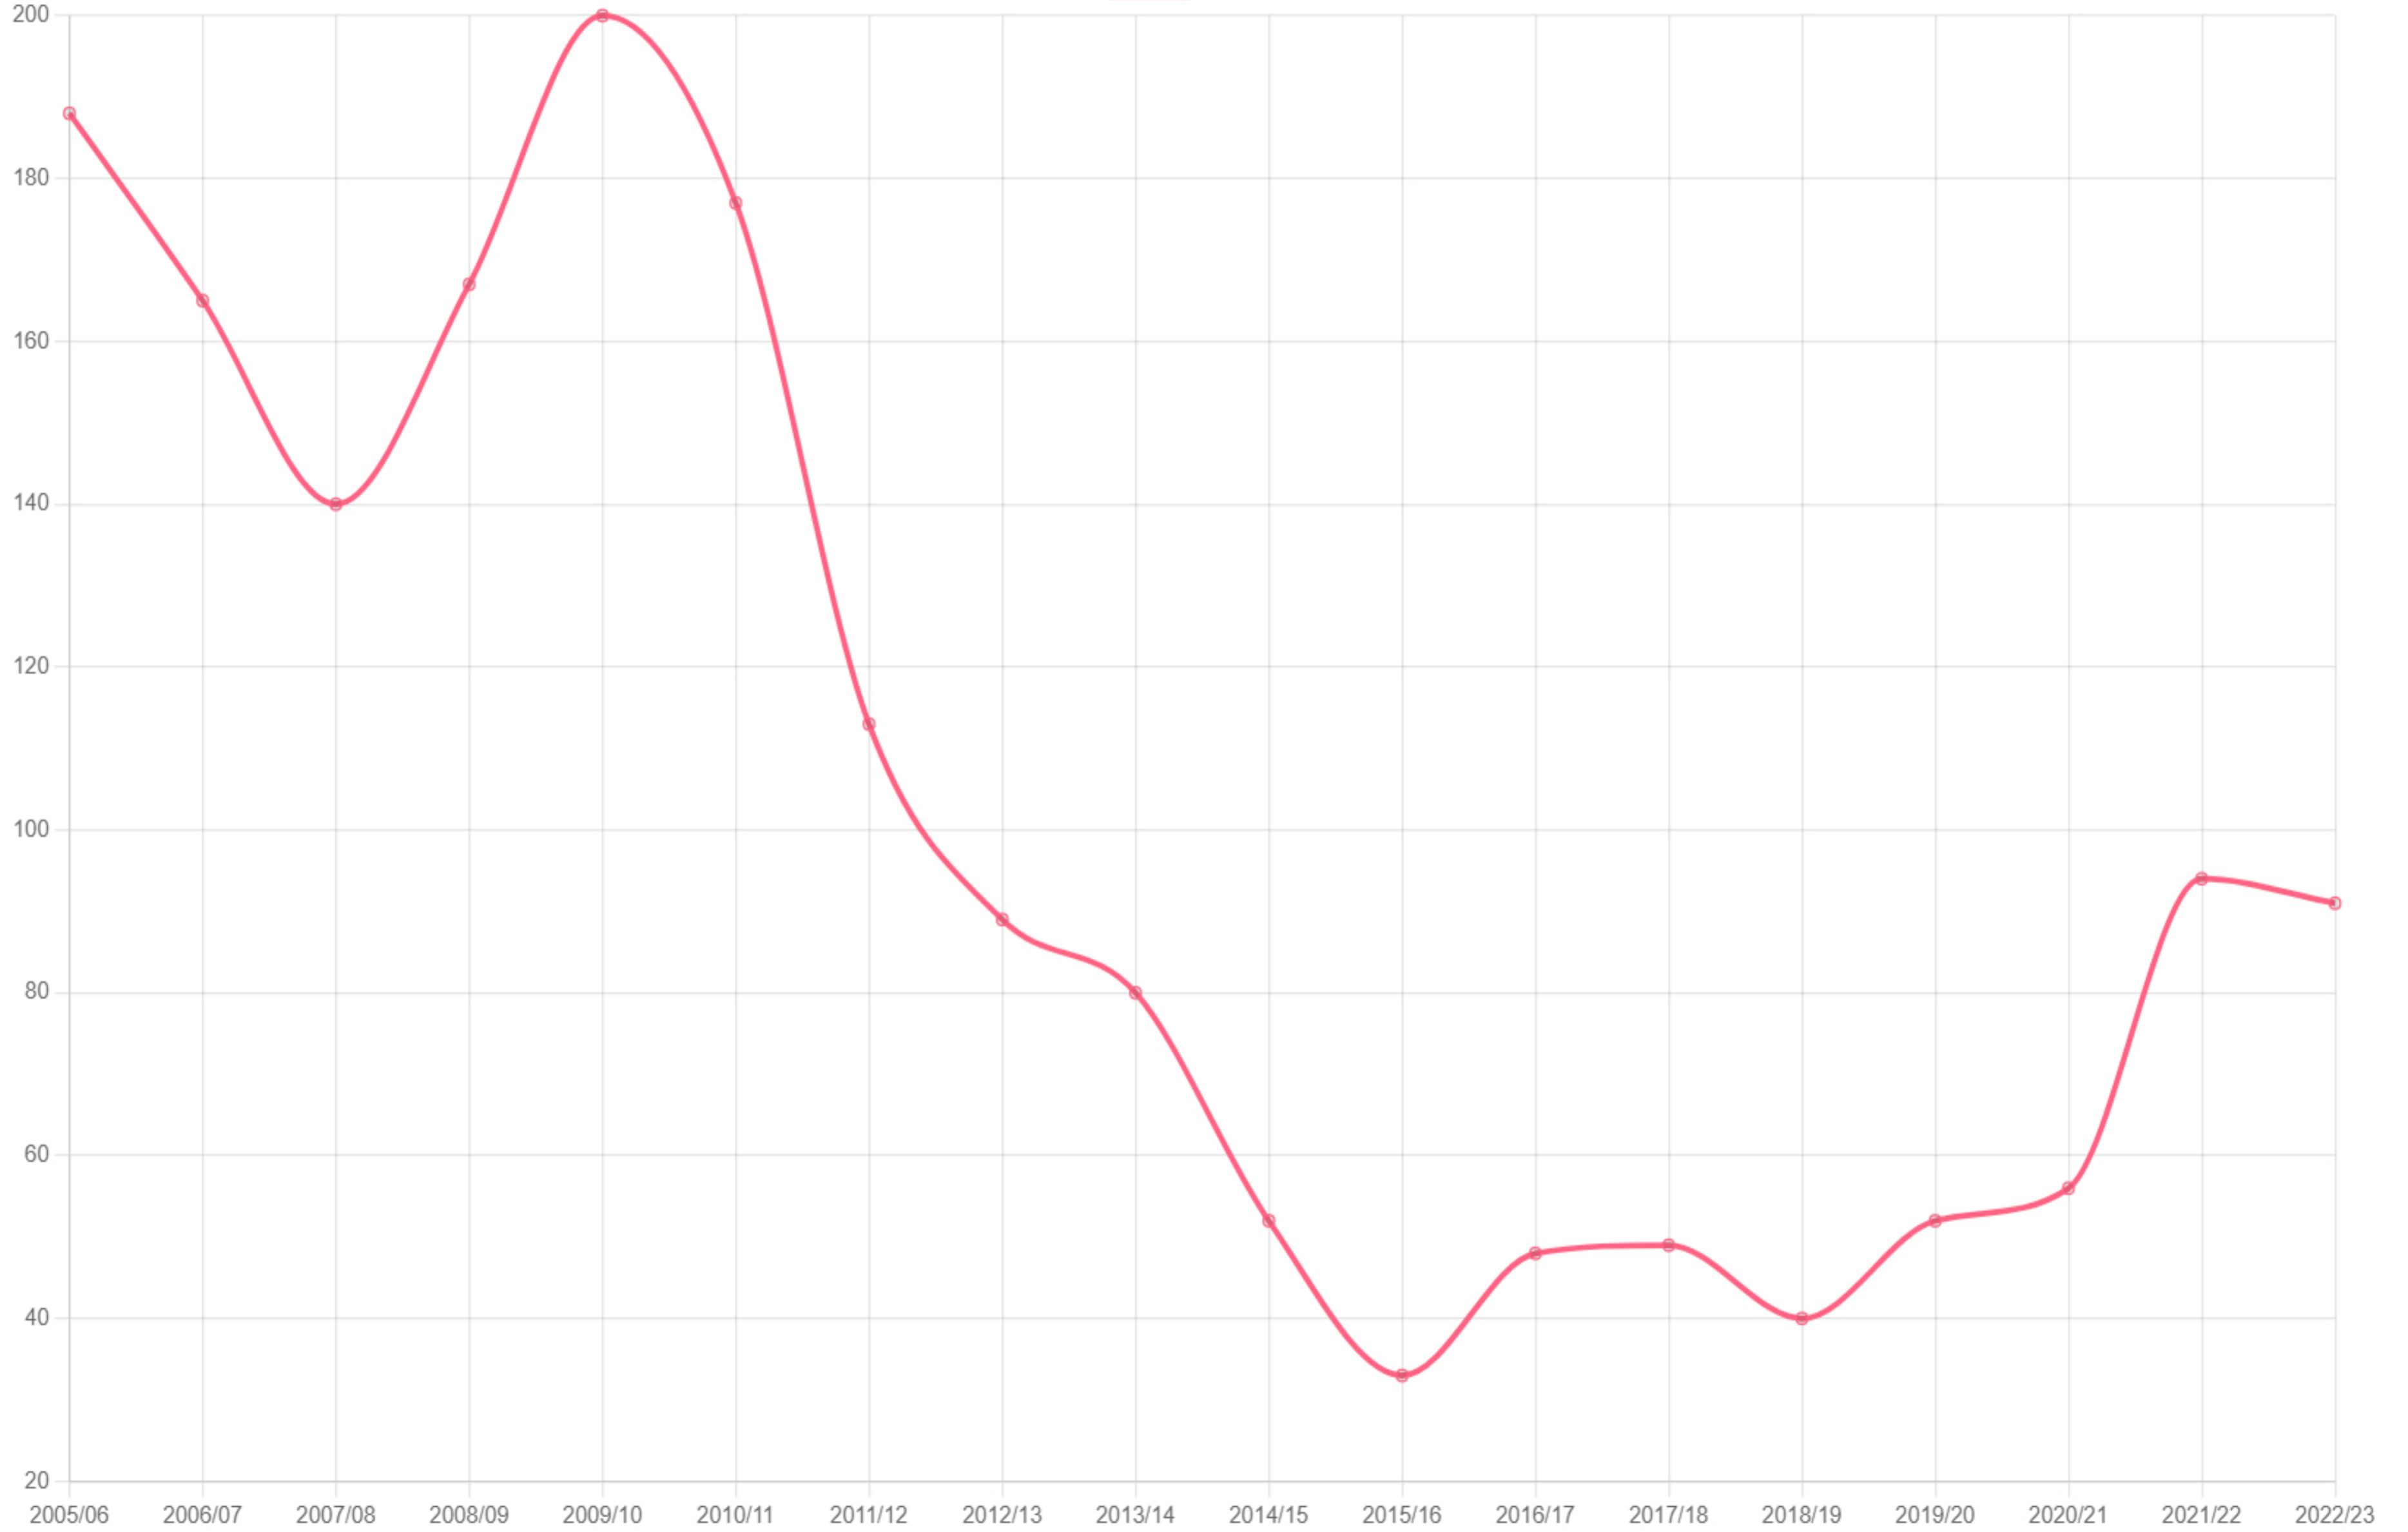

Common robbery per Precinct

Ngcobo