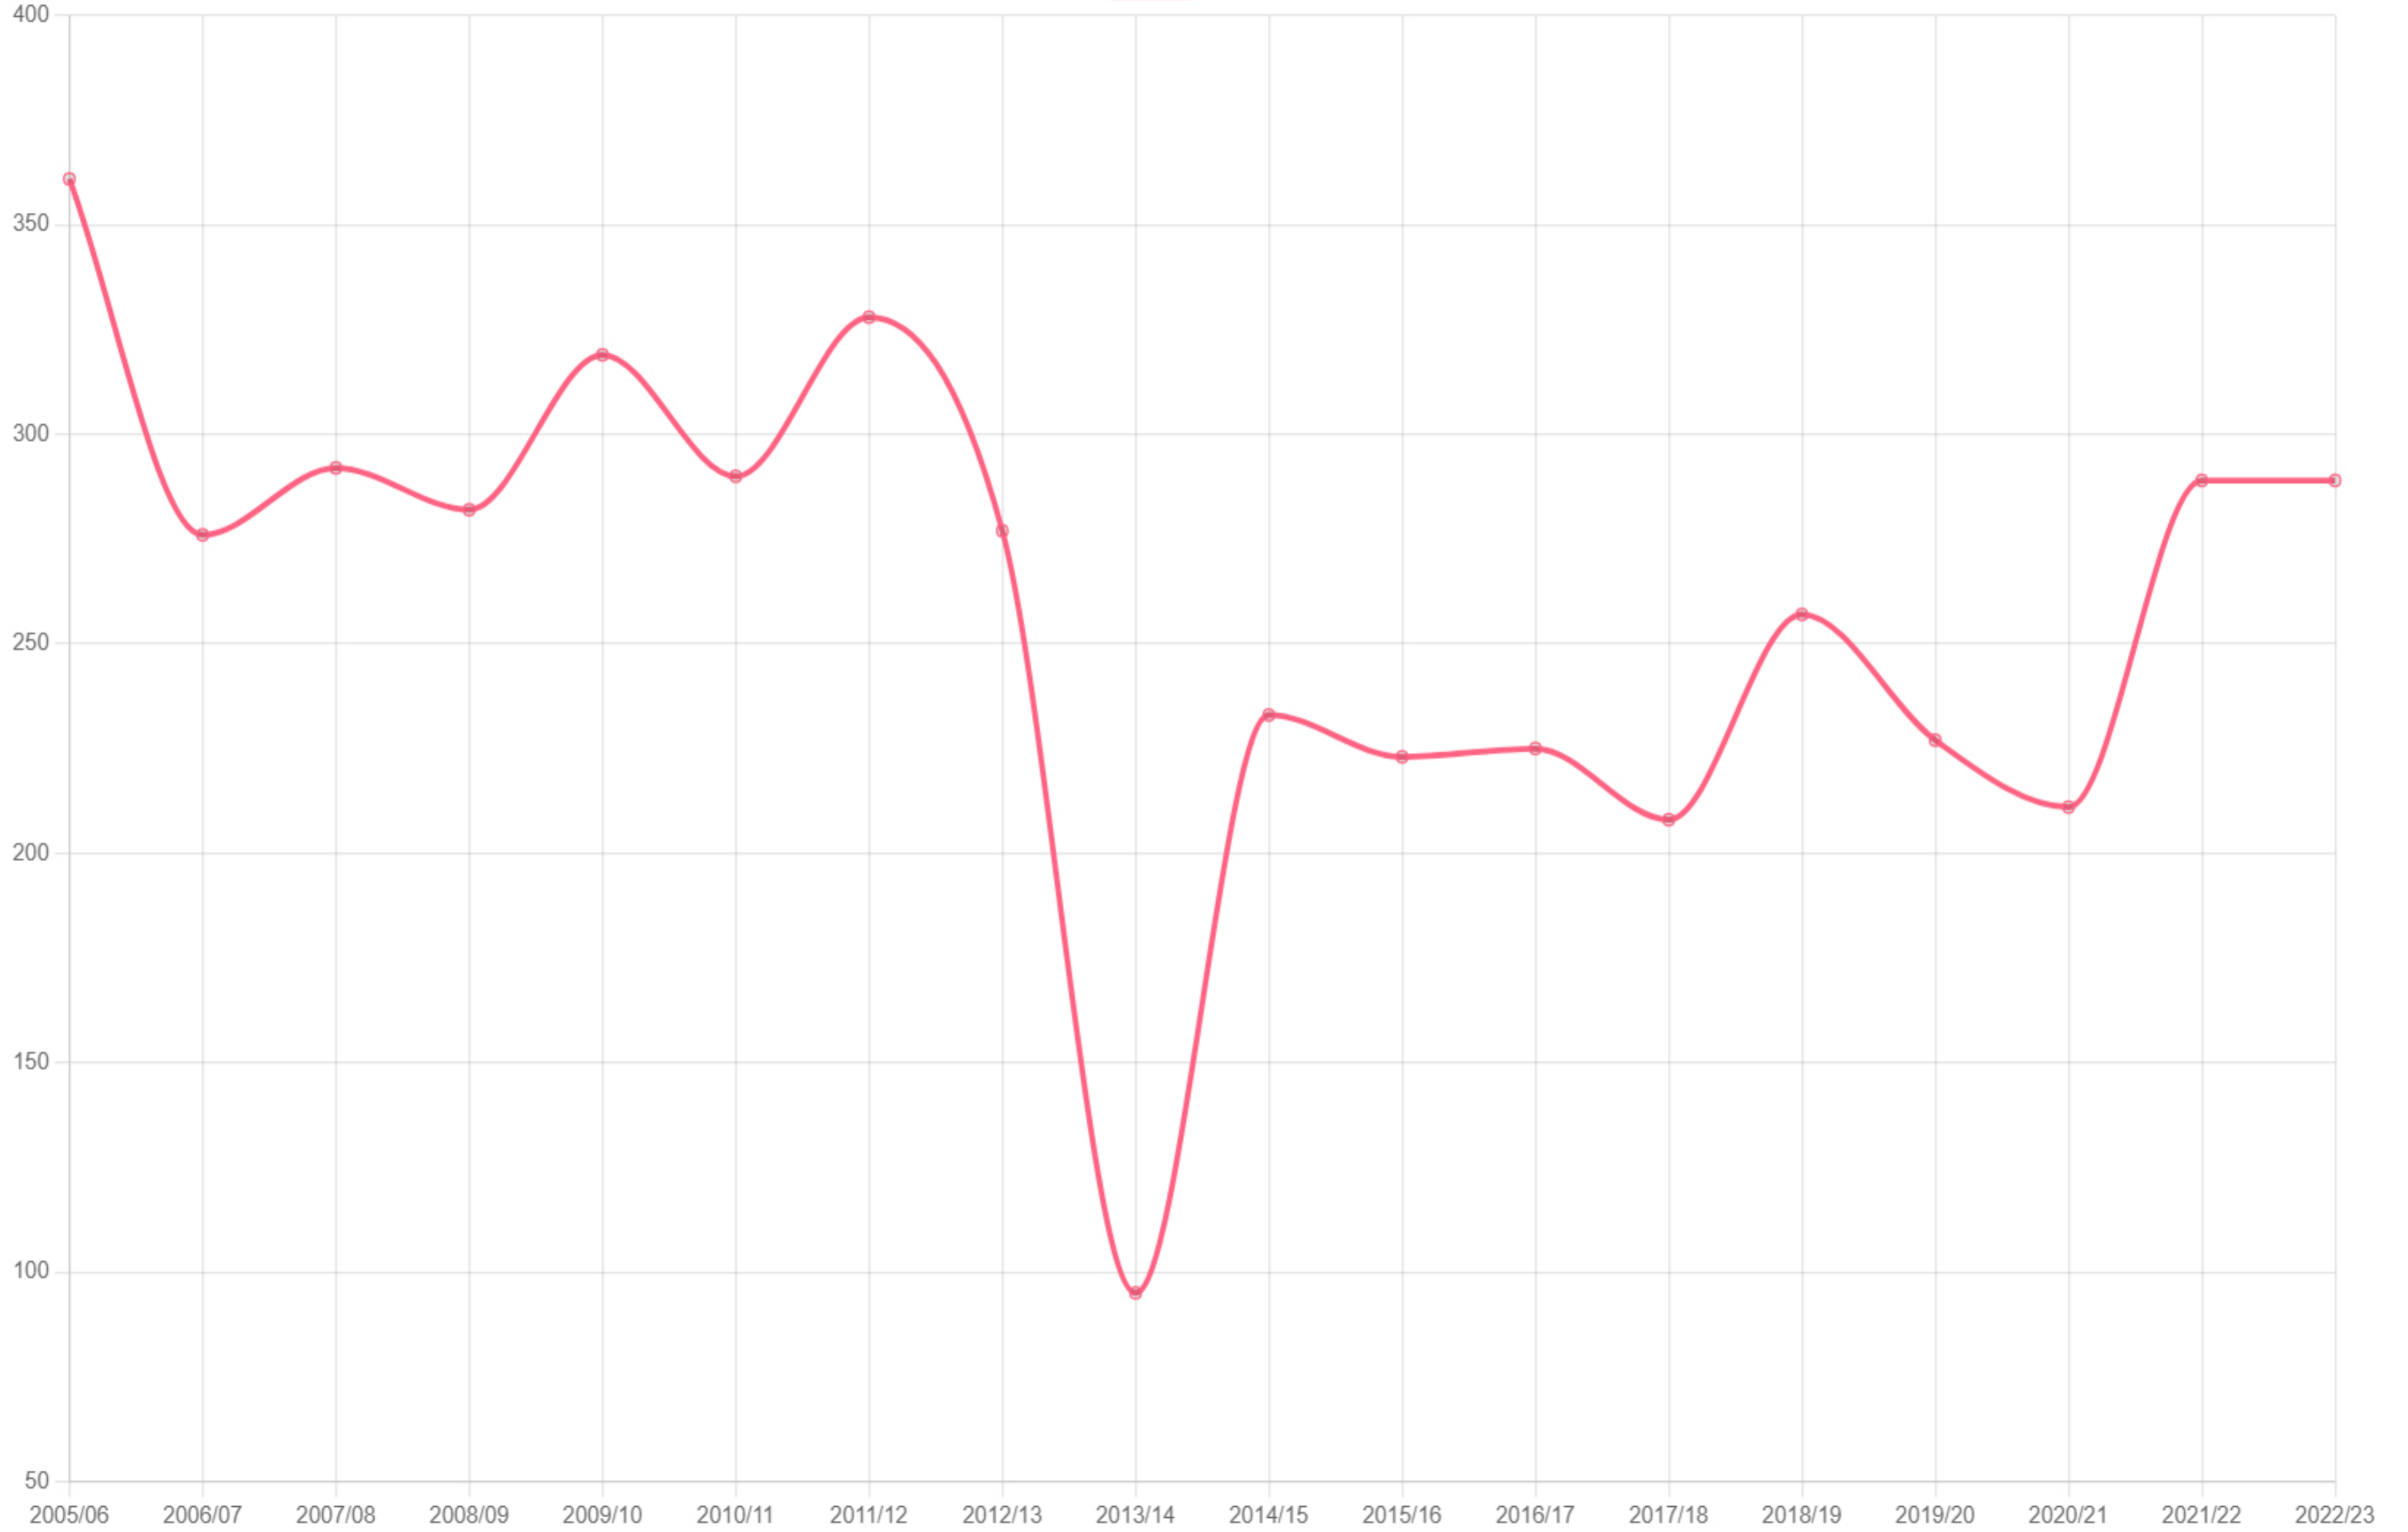

Attempted murder per Precinct

Ngcobo