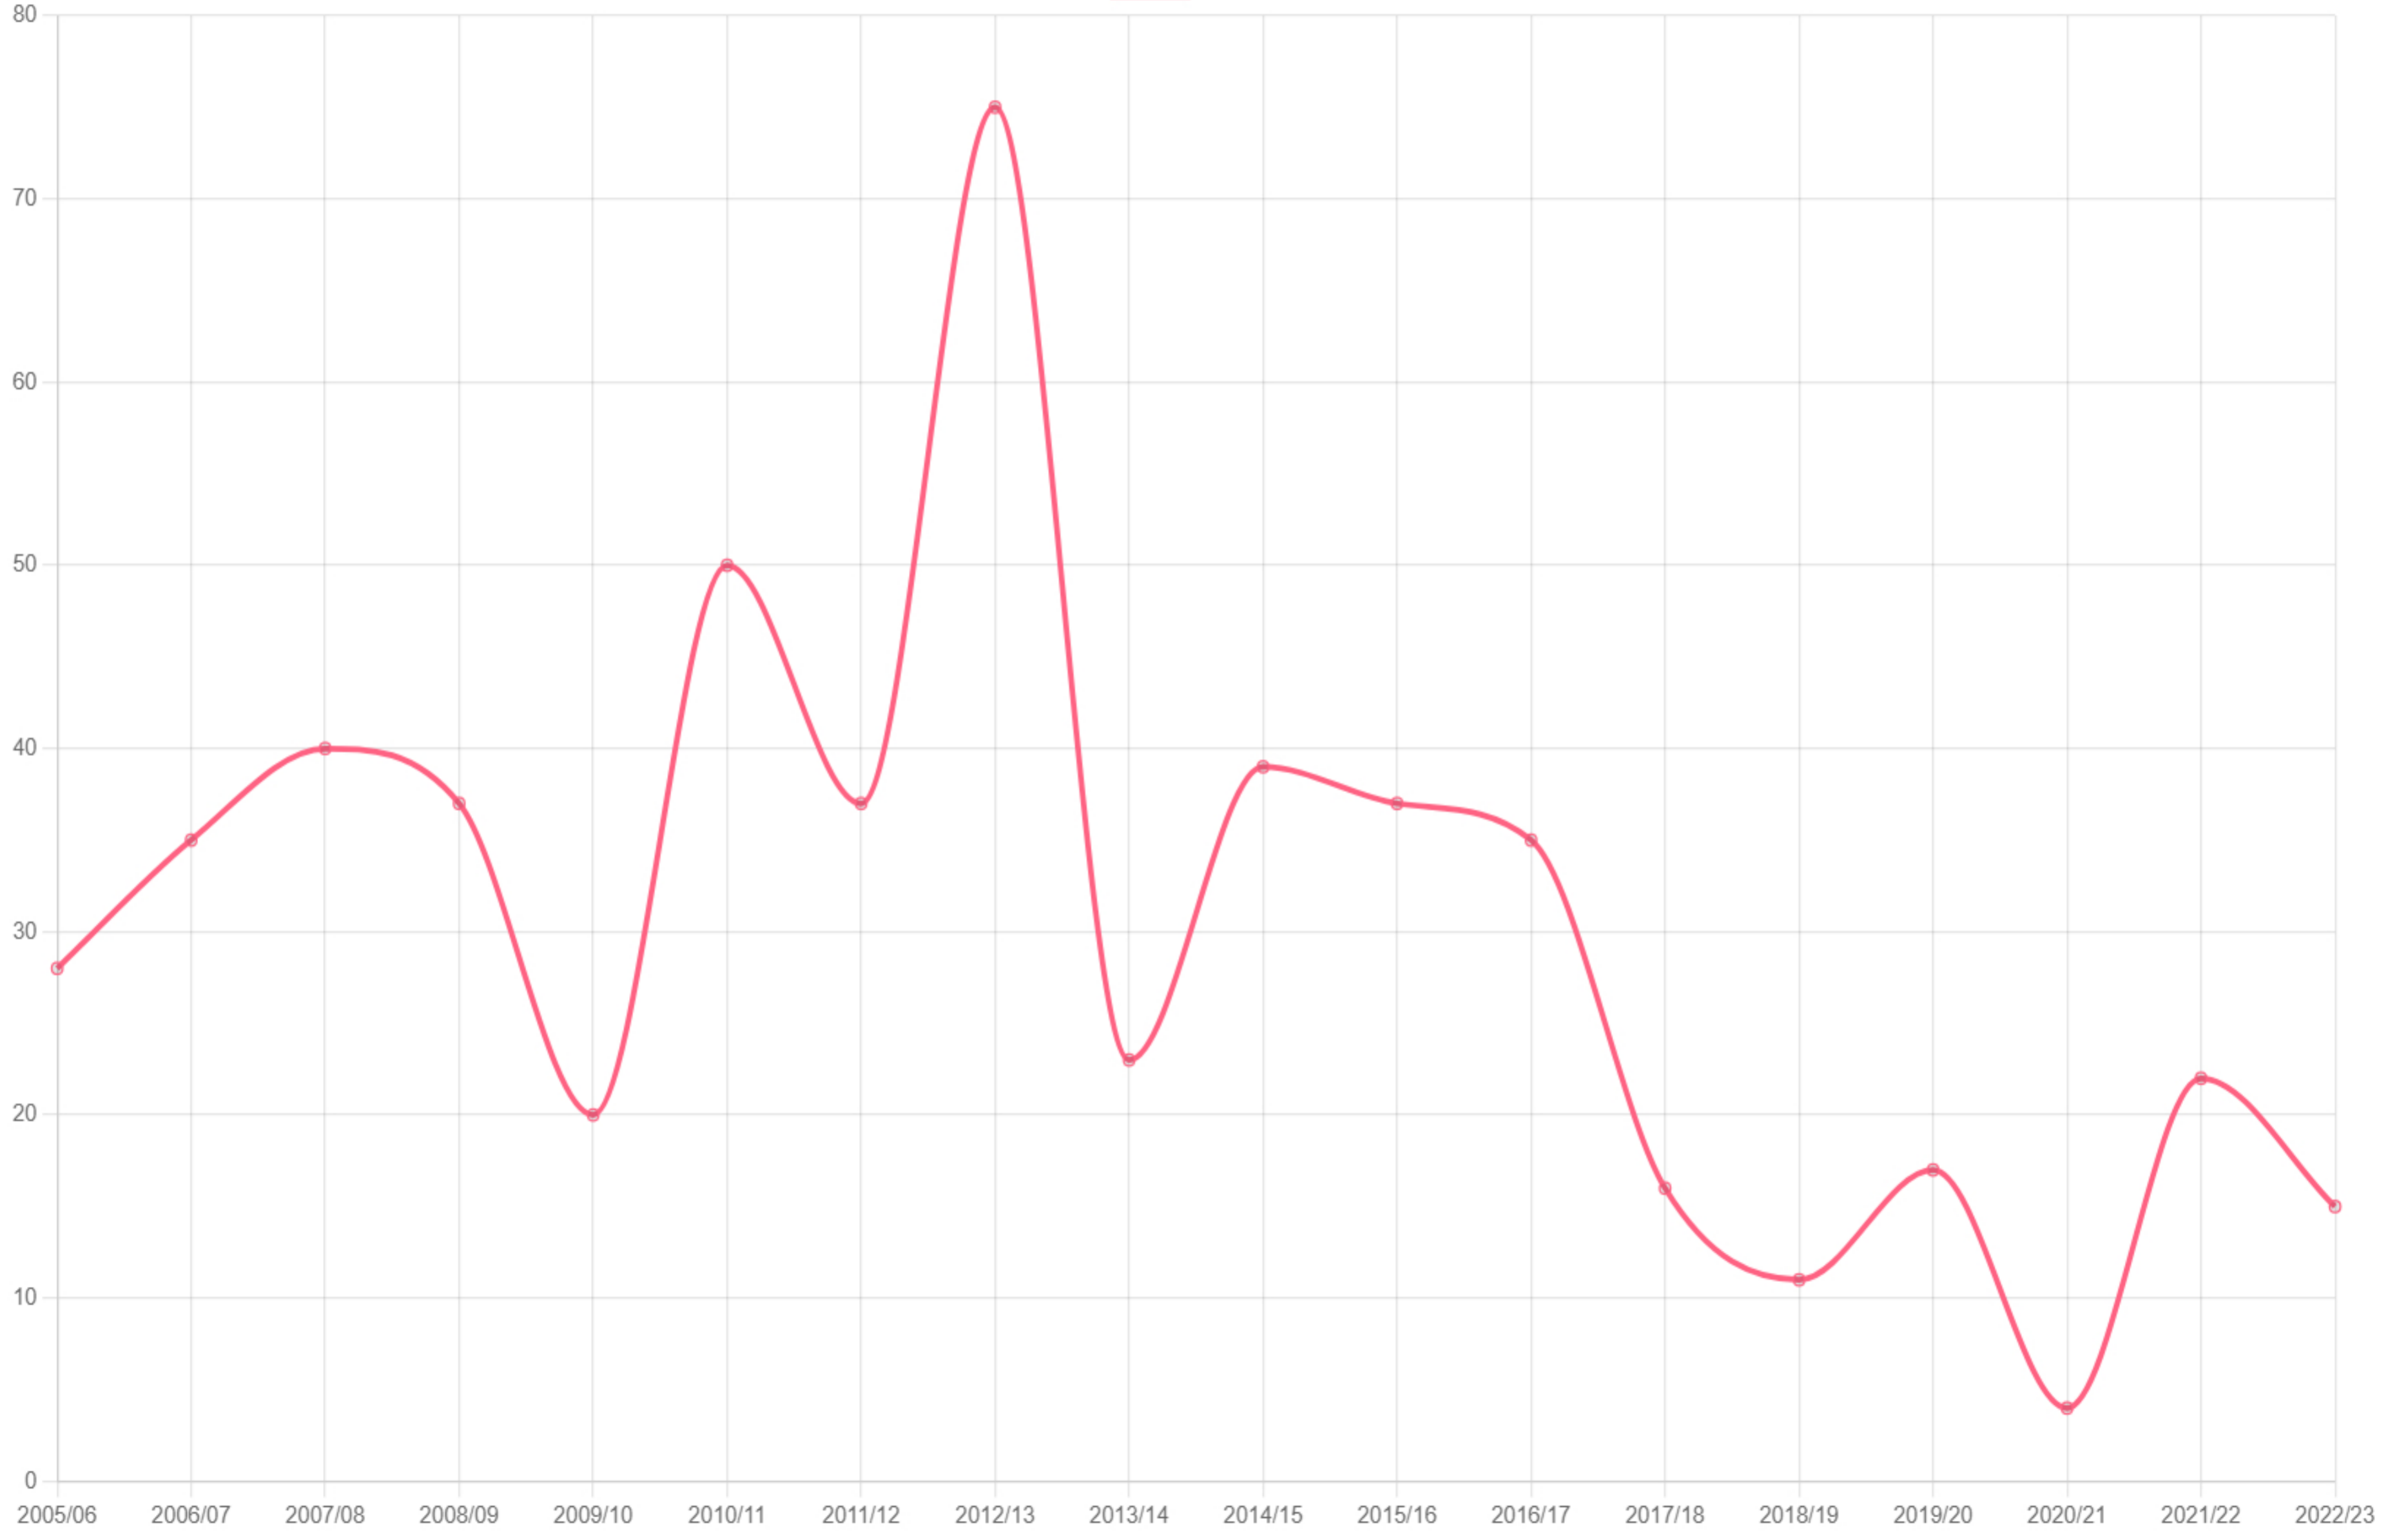

Theft out of or from motor vehicle per Precinct

Ngcobo