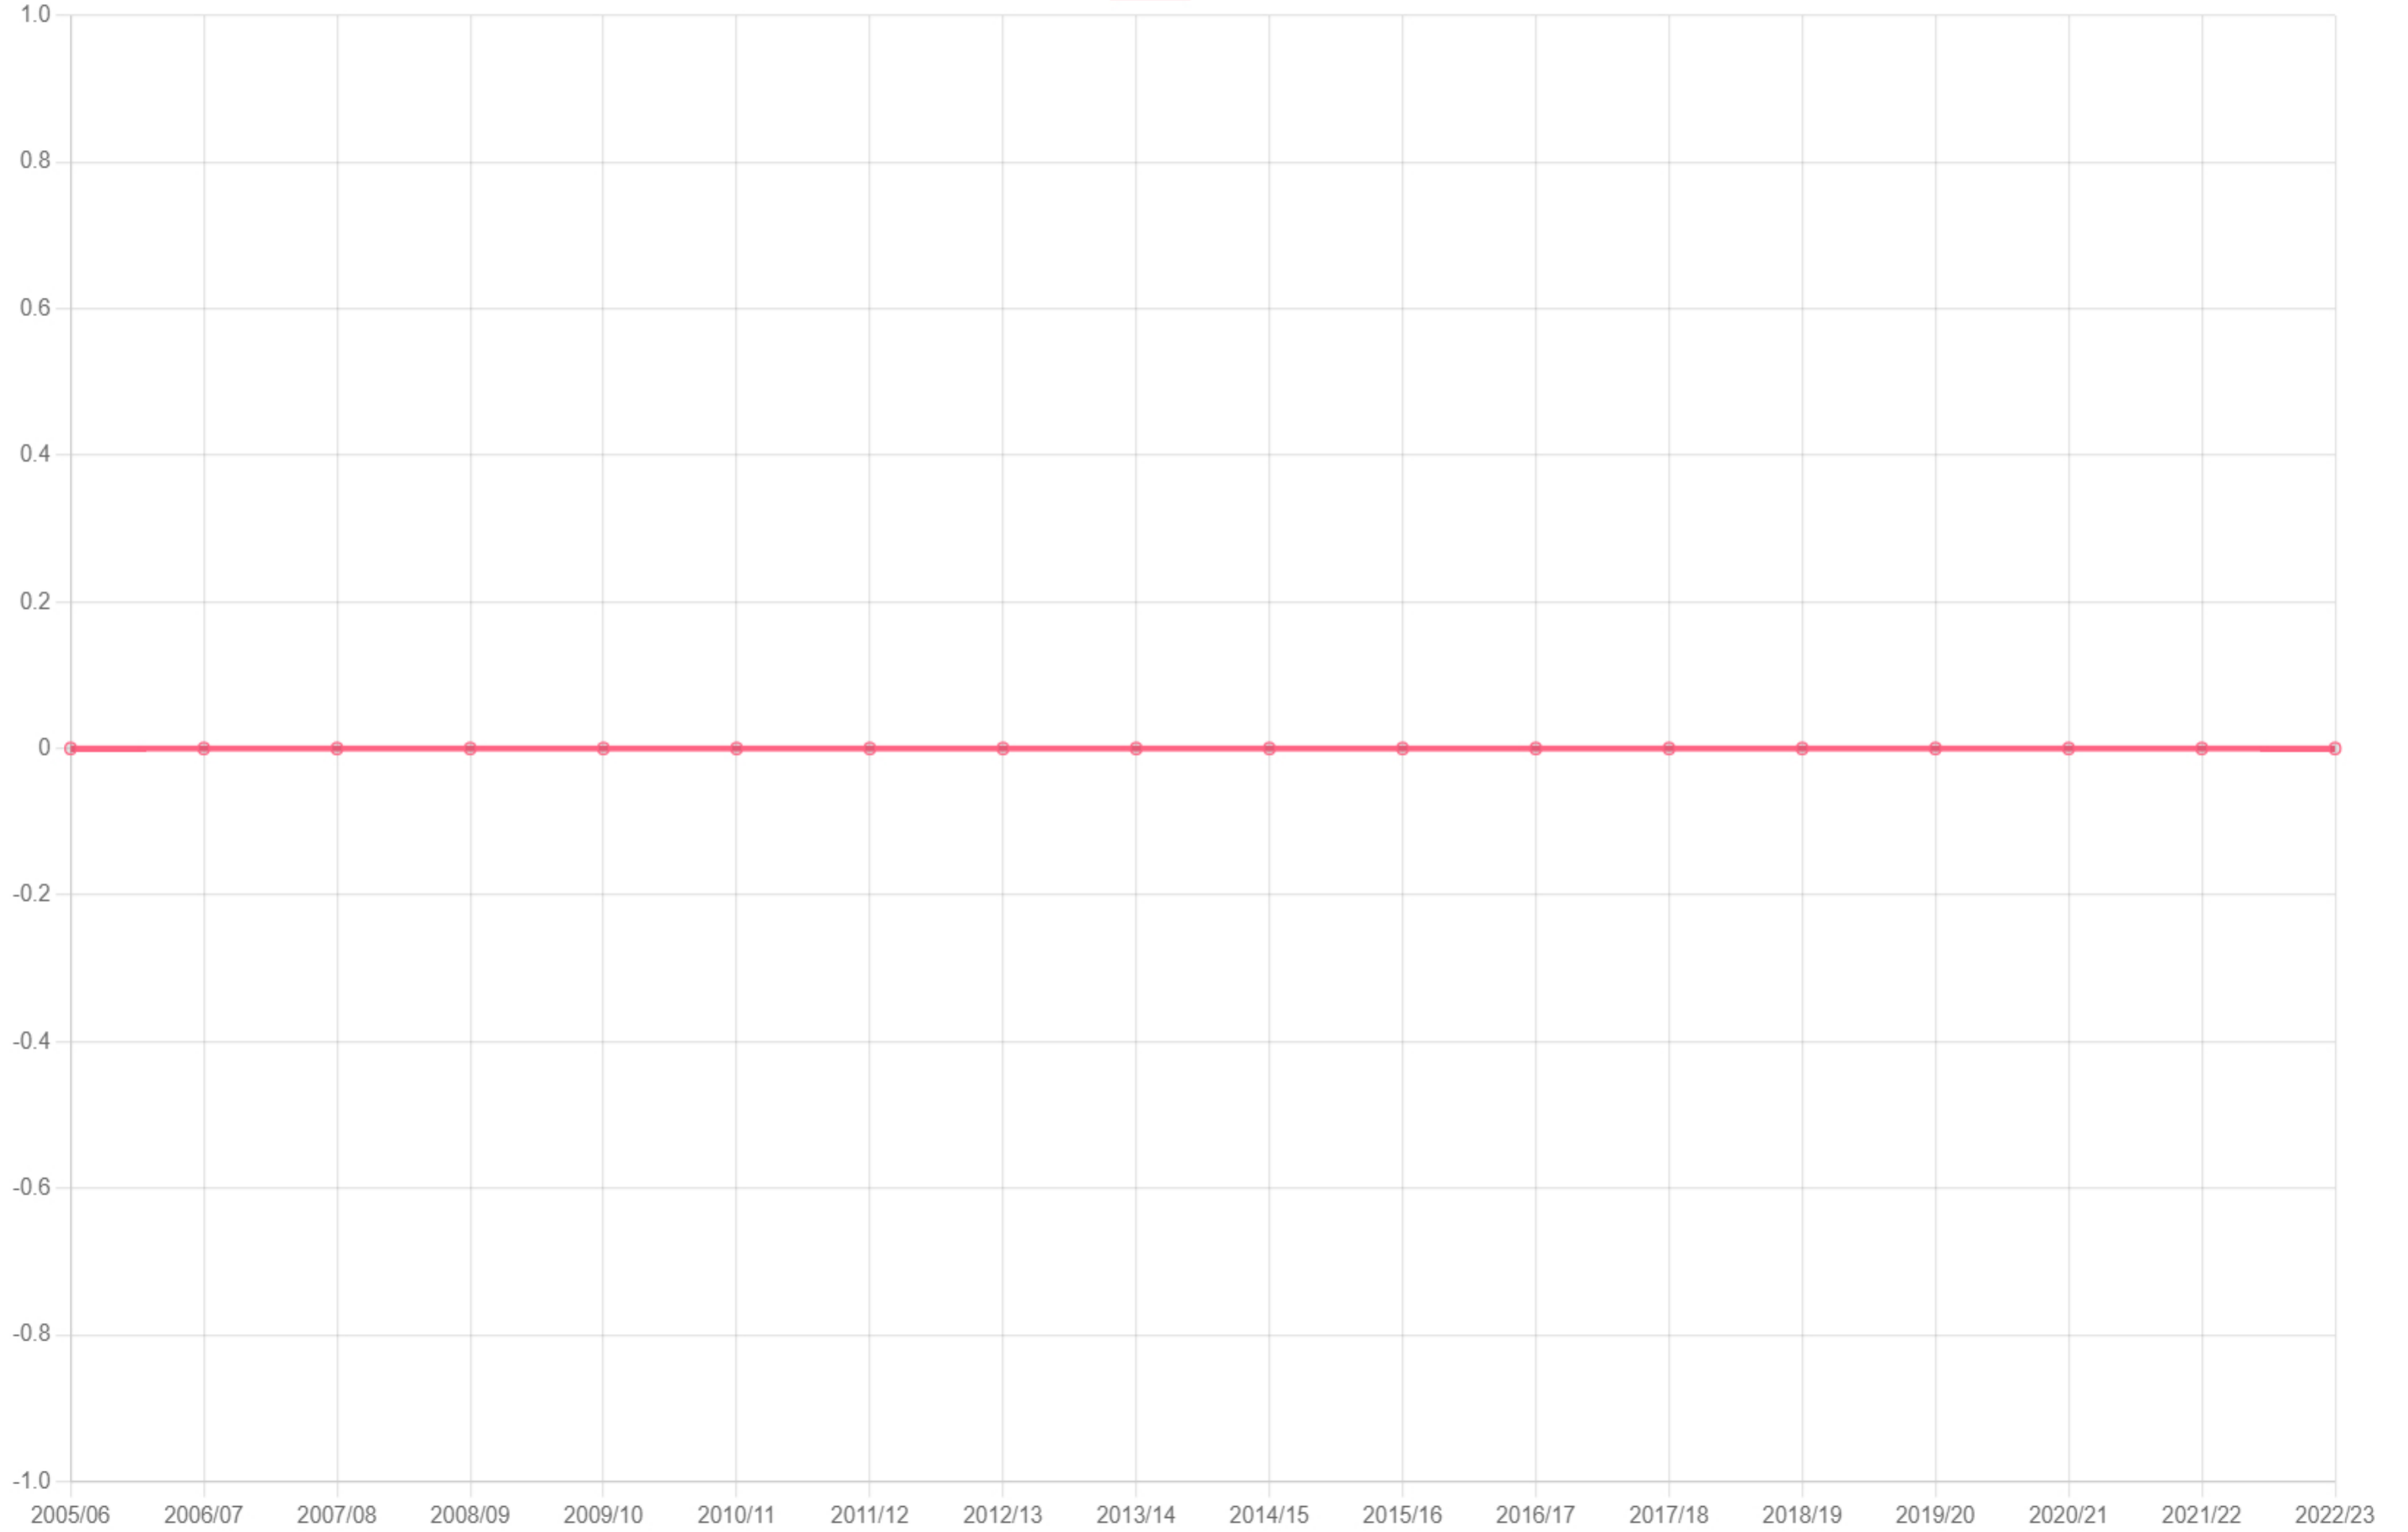

Burglary at non-residential premises per Precinct

Ngcobo