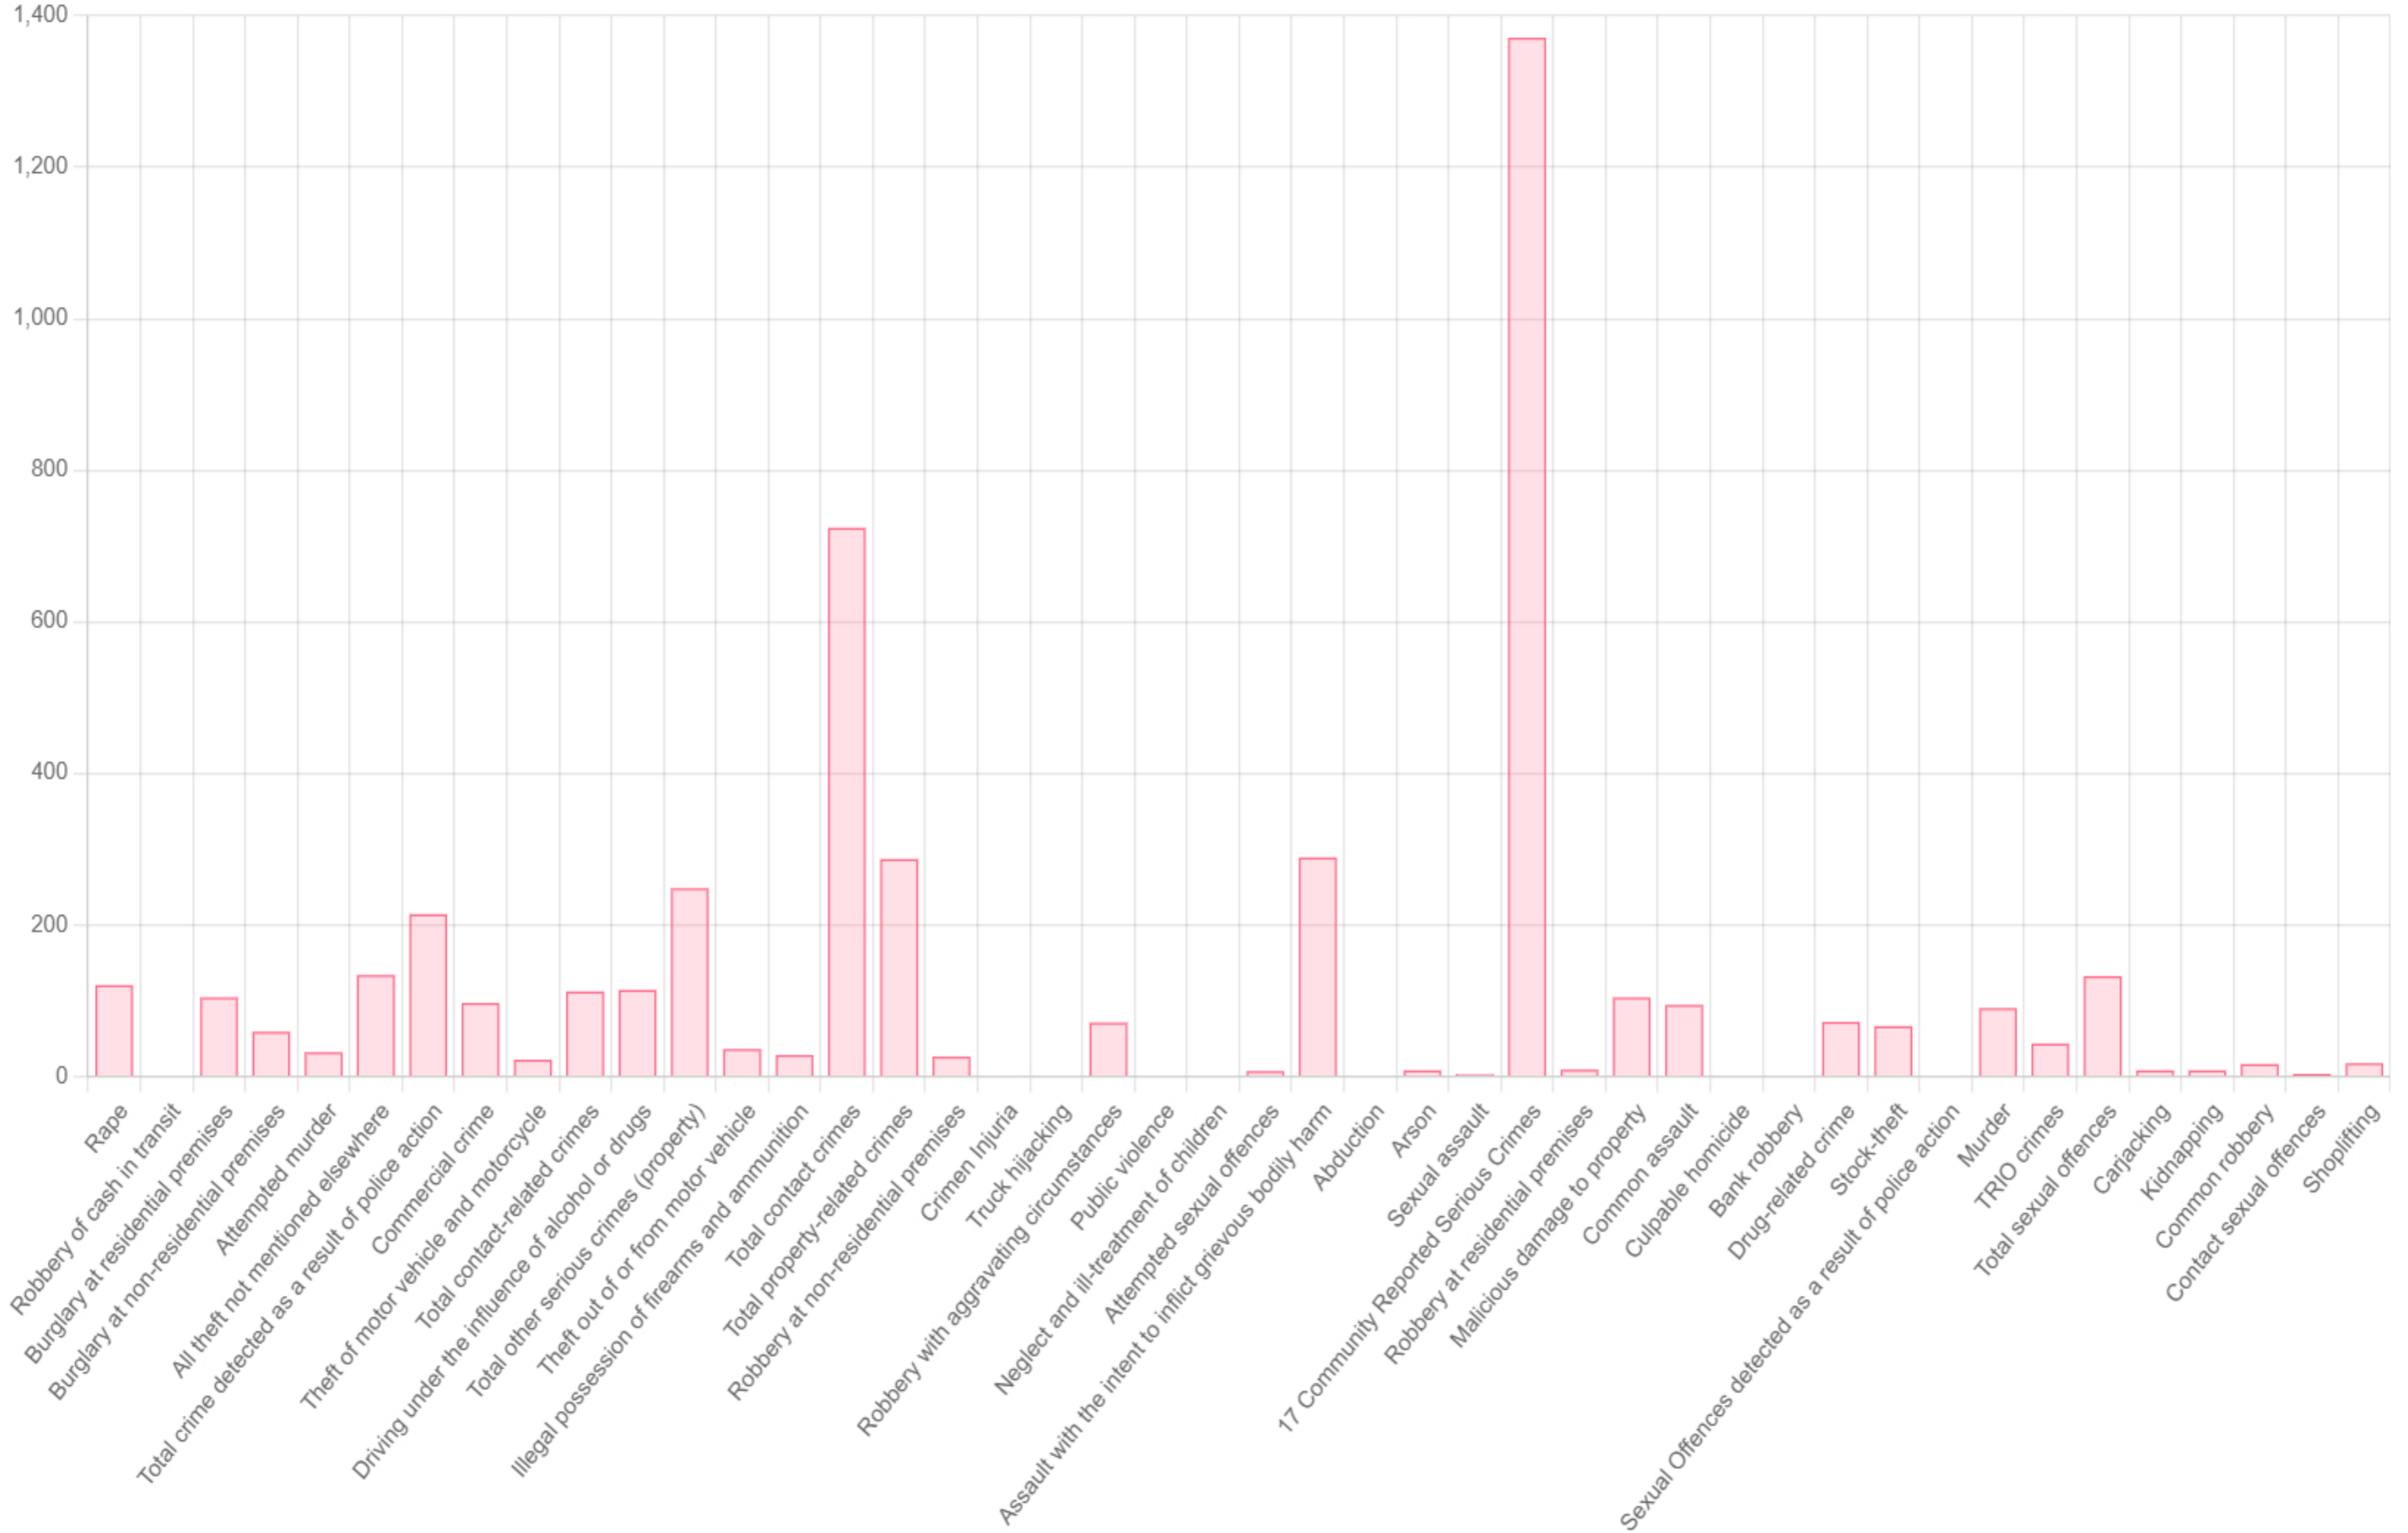

Crime Categories by Precinct

Crime categories for 2023

Ngcobo

Crime categories for 2022

Ngcobo

Crime interval per Precinct

17 Community Reported Serious Crimes per Precinct

Ngcobo

Abduction per Precinct

Ngcobo

All theft not mentioned elsewhere per Precinct

Ngcobo

Arson per Precinct

Ngcobo

Assault with the intent to inflict grievous bodily harm per Precinct

Ngcobo