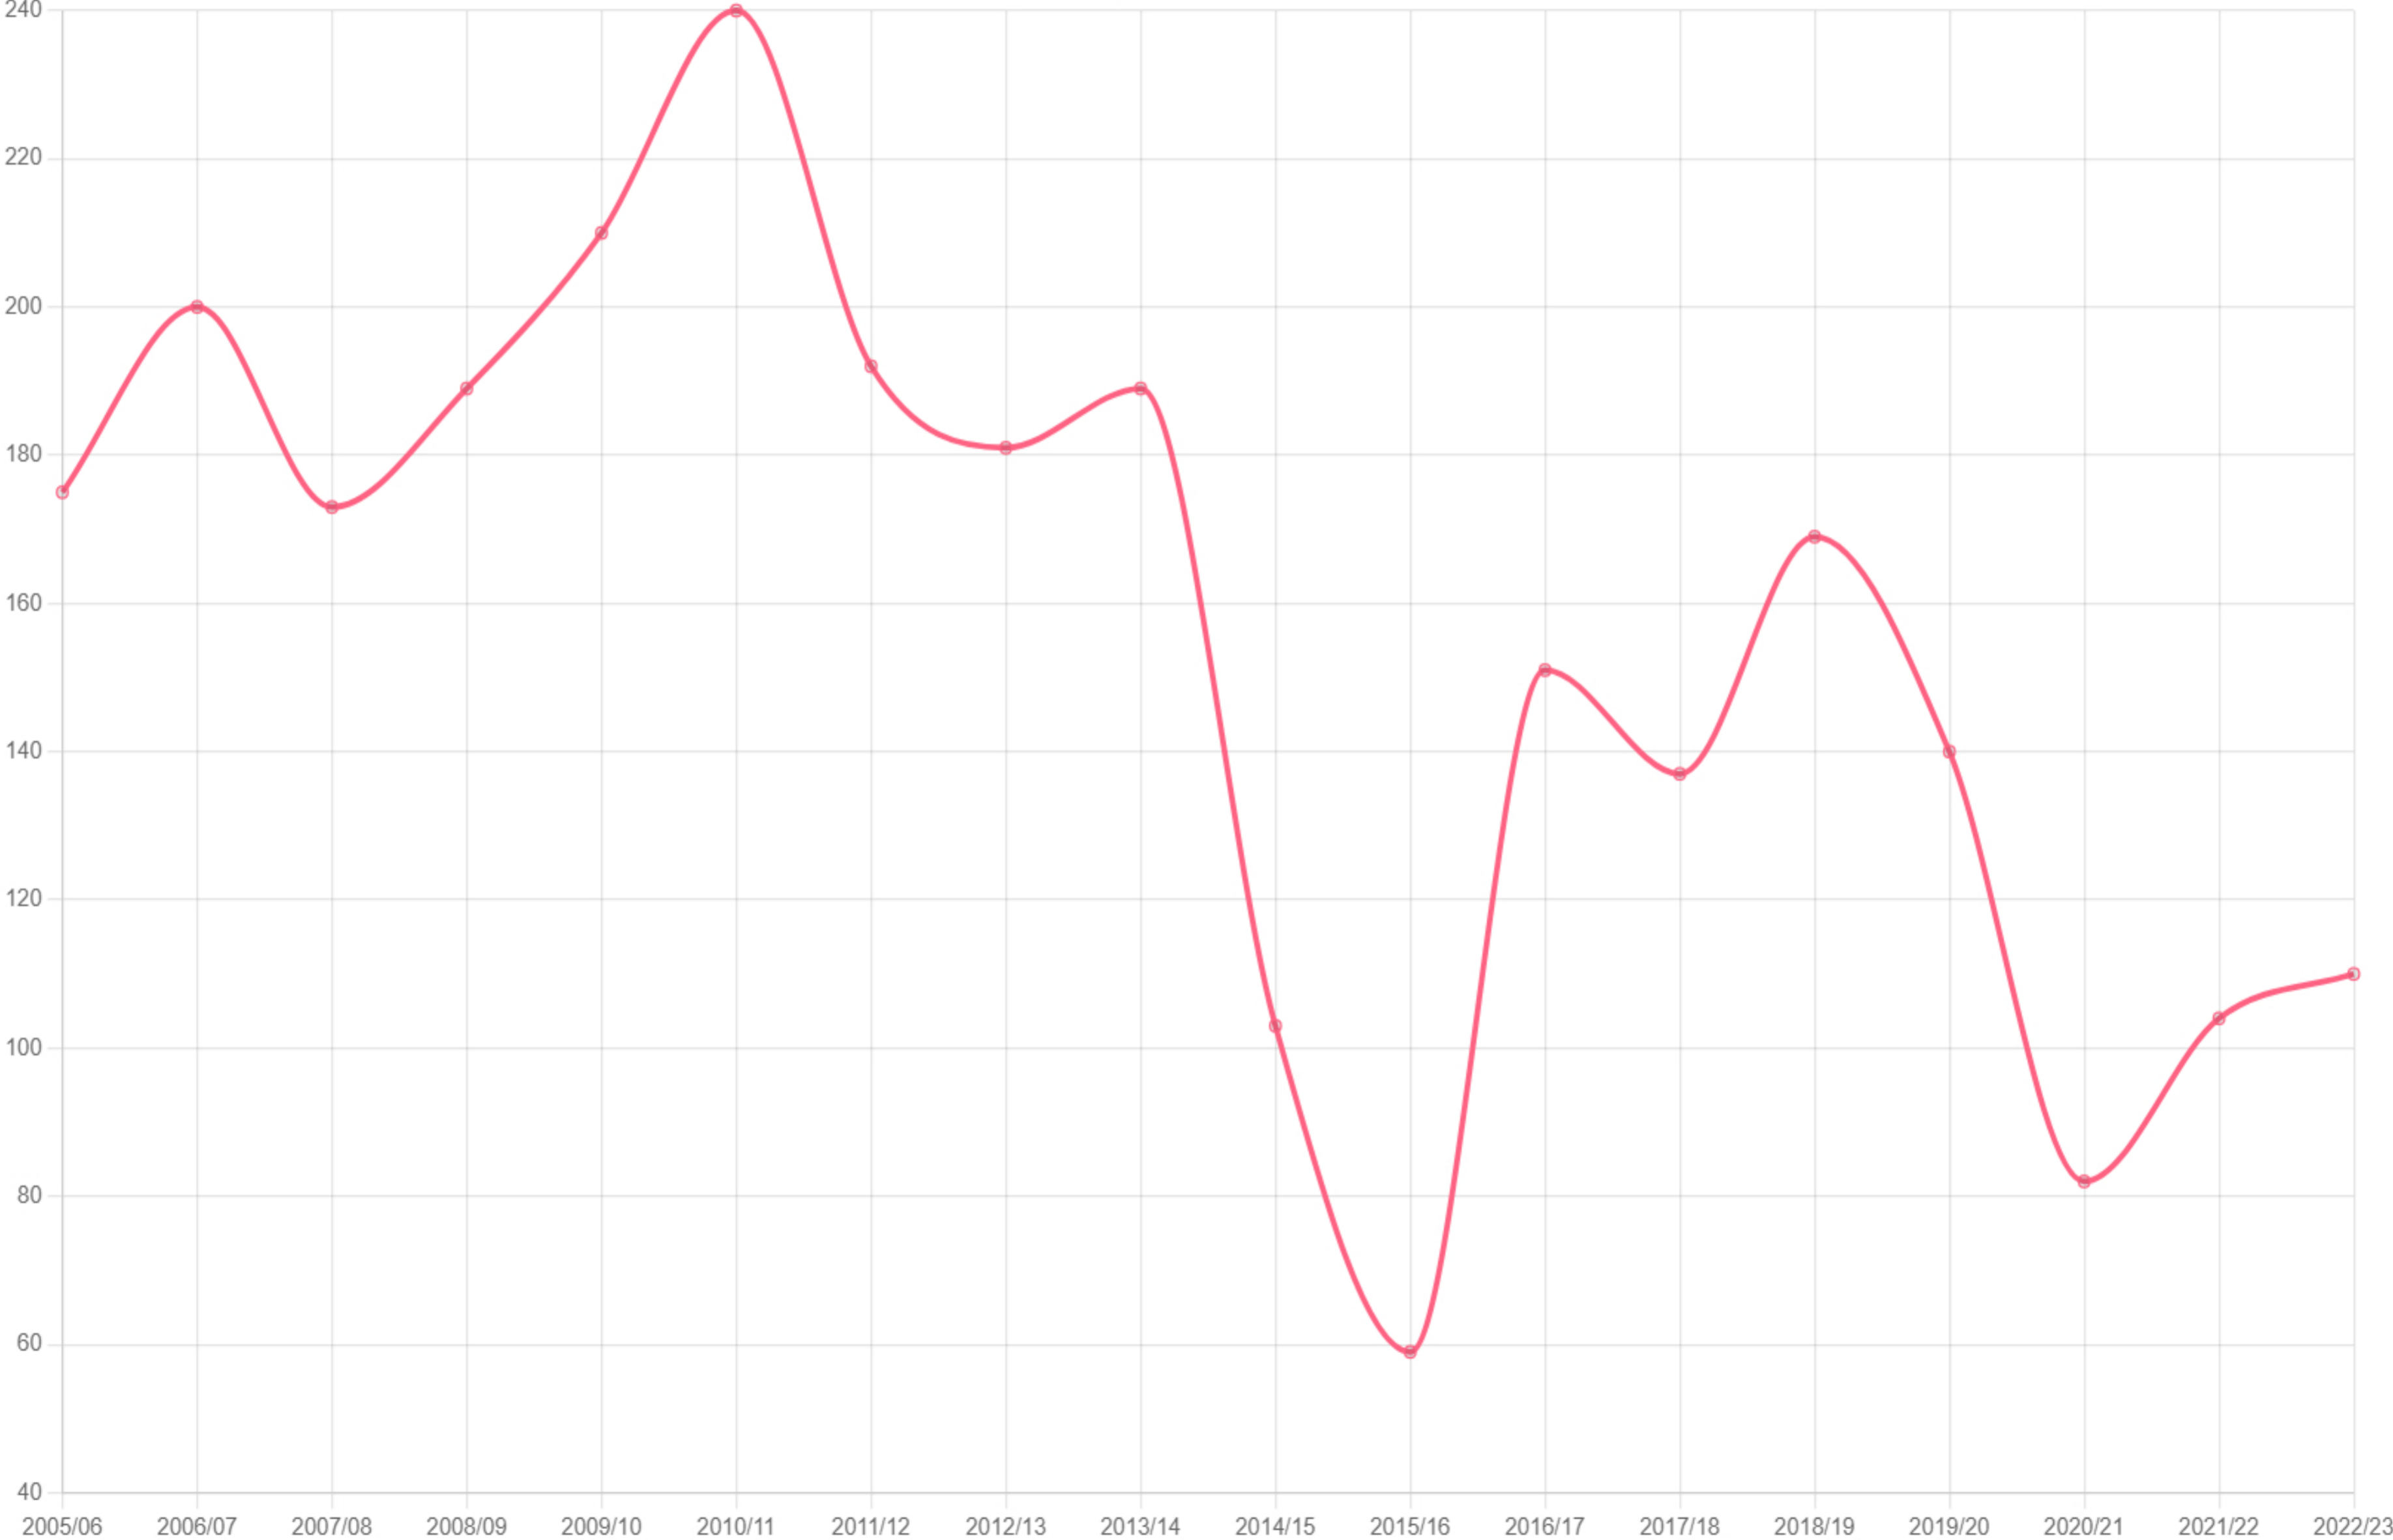

Carjacking per Precinct

Ngcobo