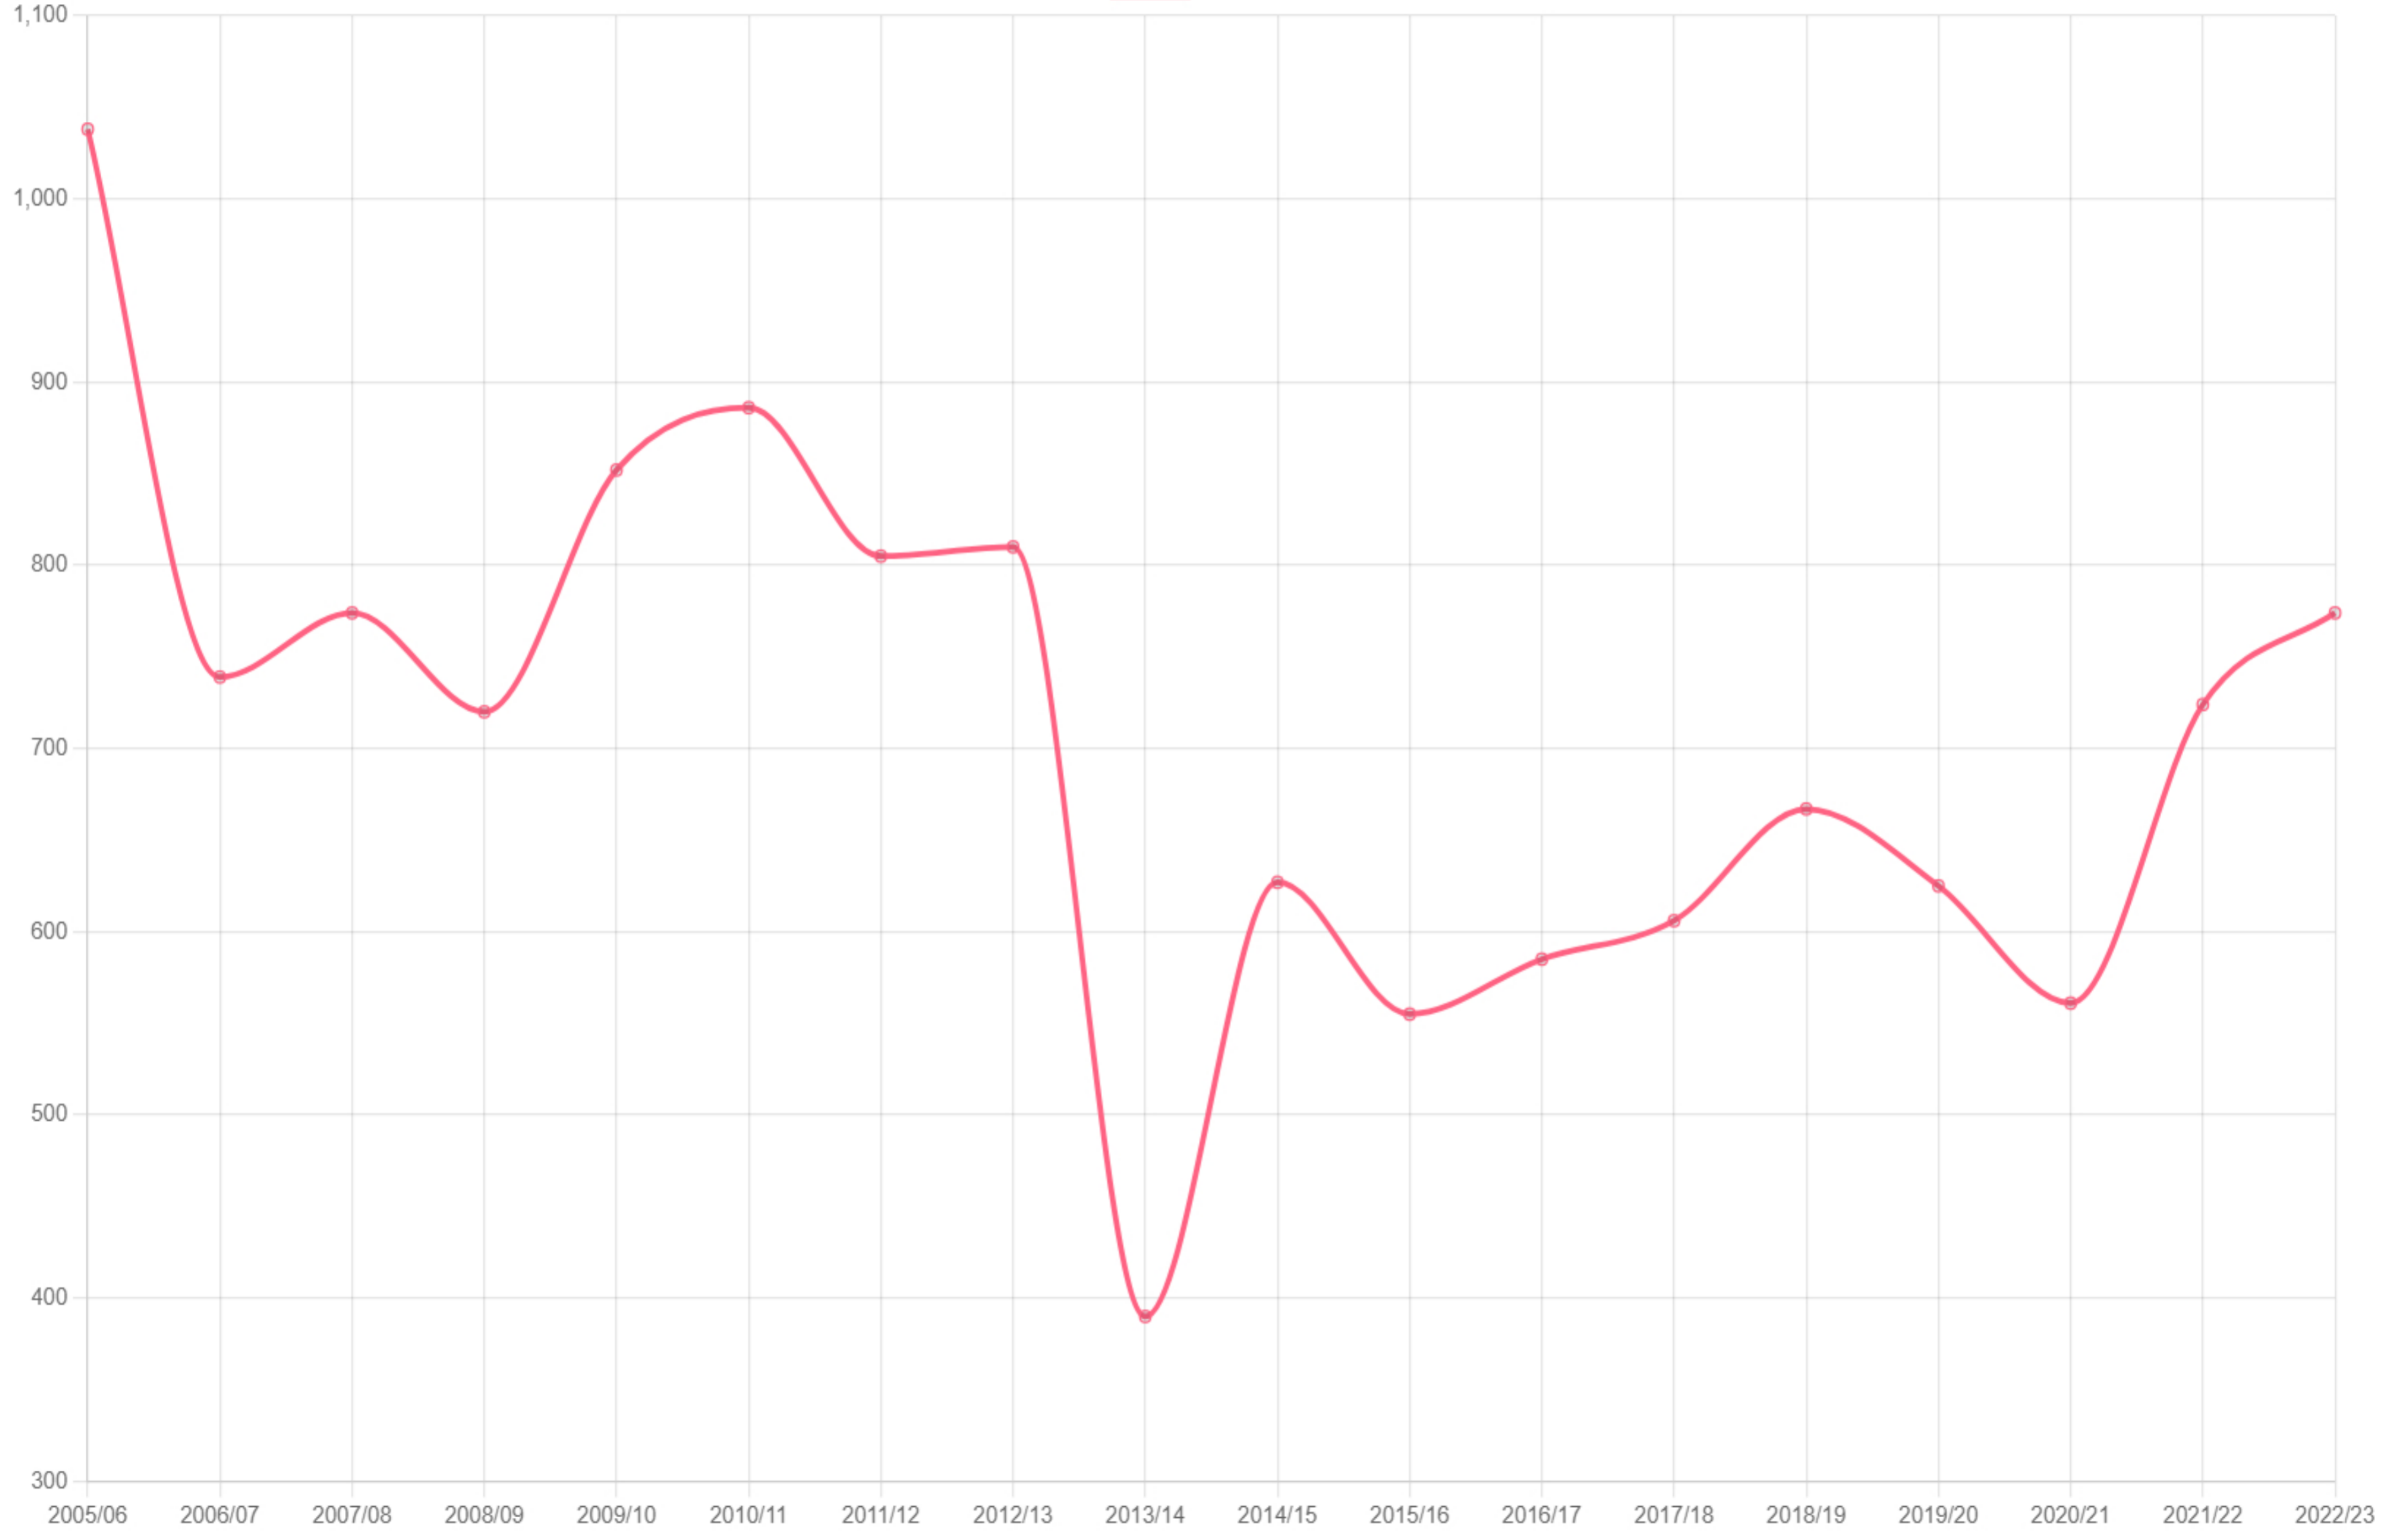

Ngcobo

Total contact-related crimes per Precinct

Ngcobo

Total crime detected as a result of police action per Precinct

Ngcobo

Total other serious crimes (property) per Precinct

Ngcobo

Total property-related crimes per Precinct