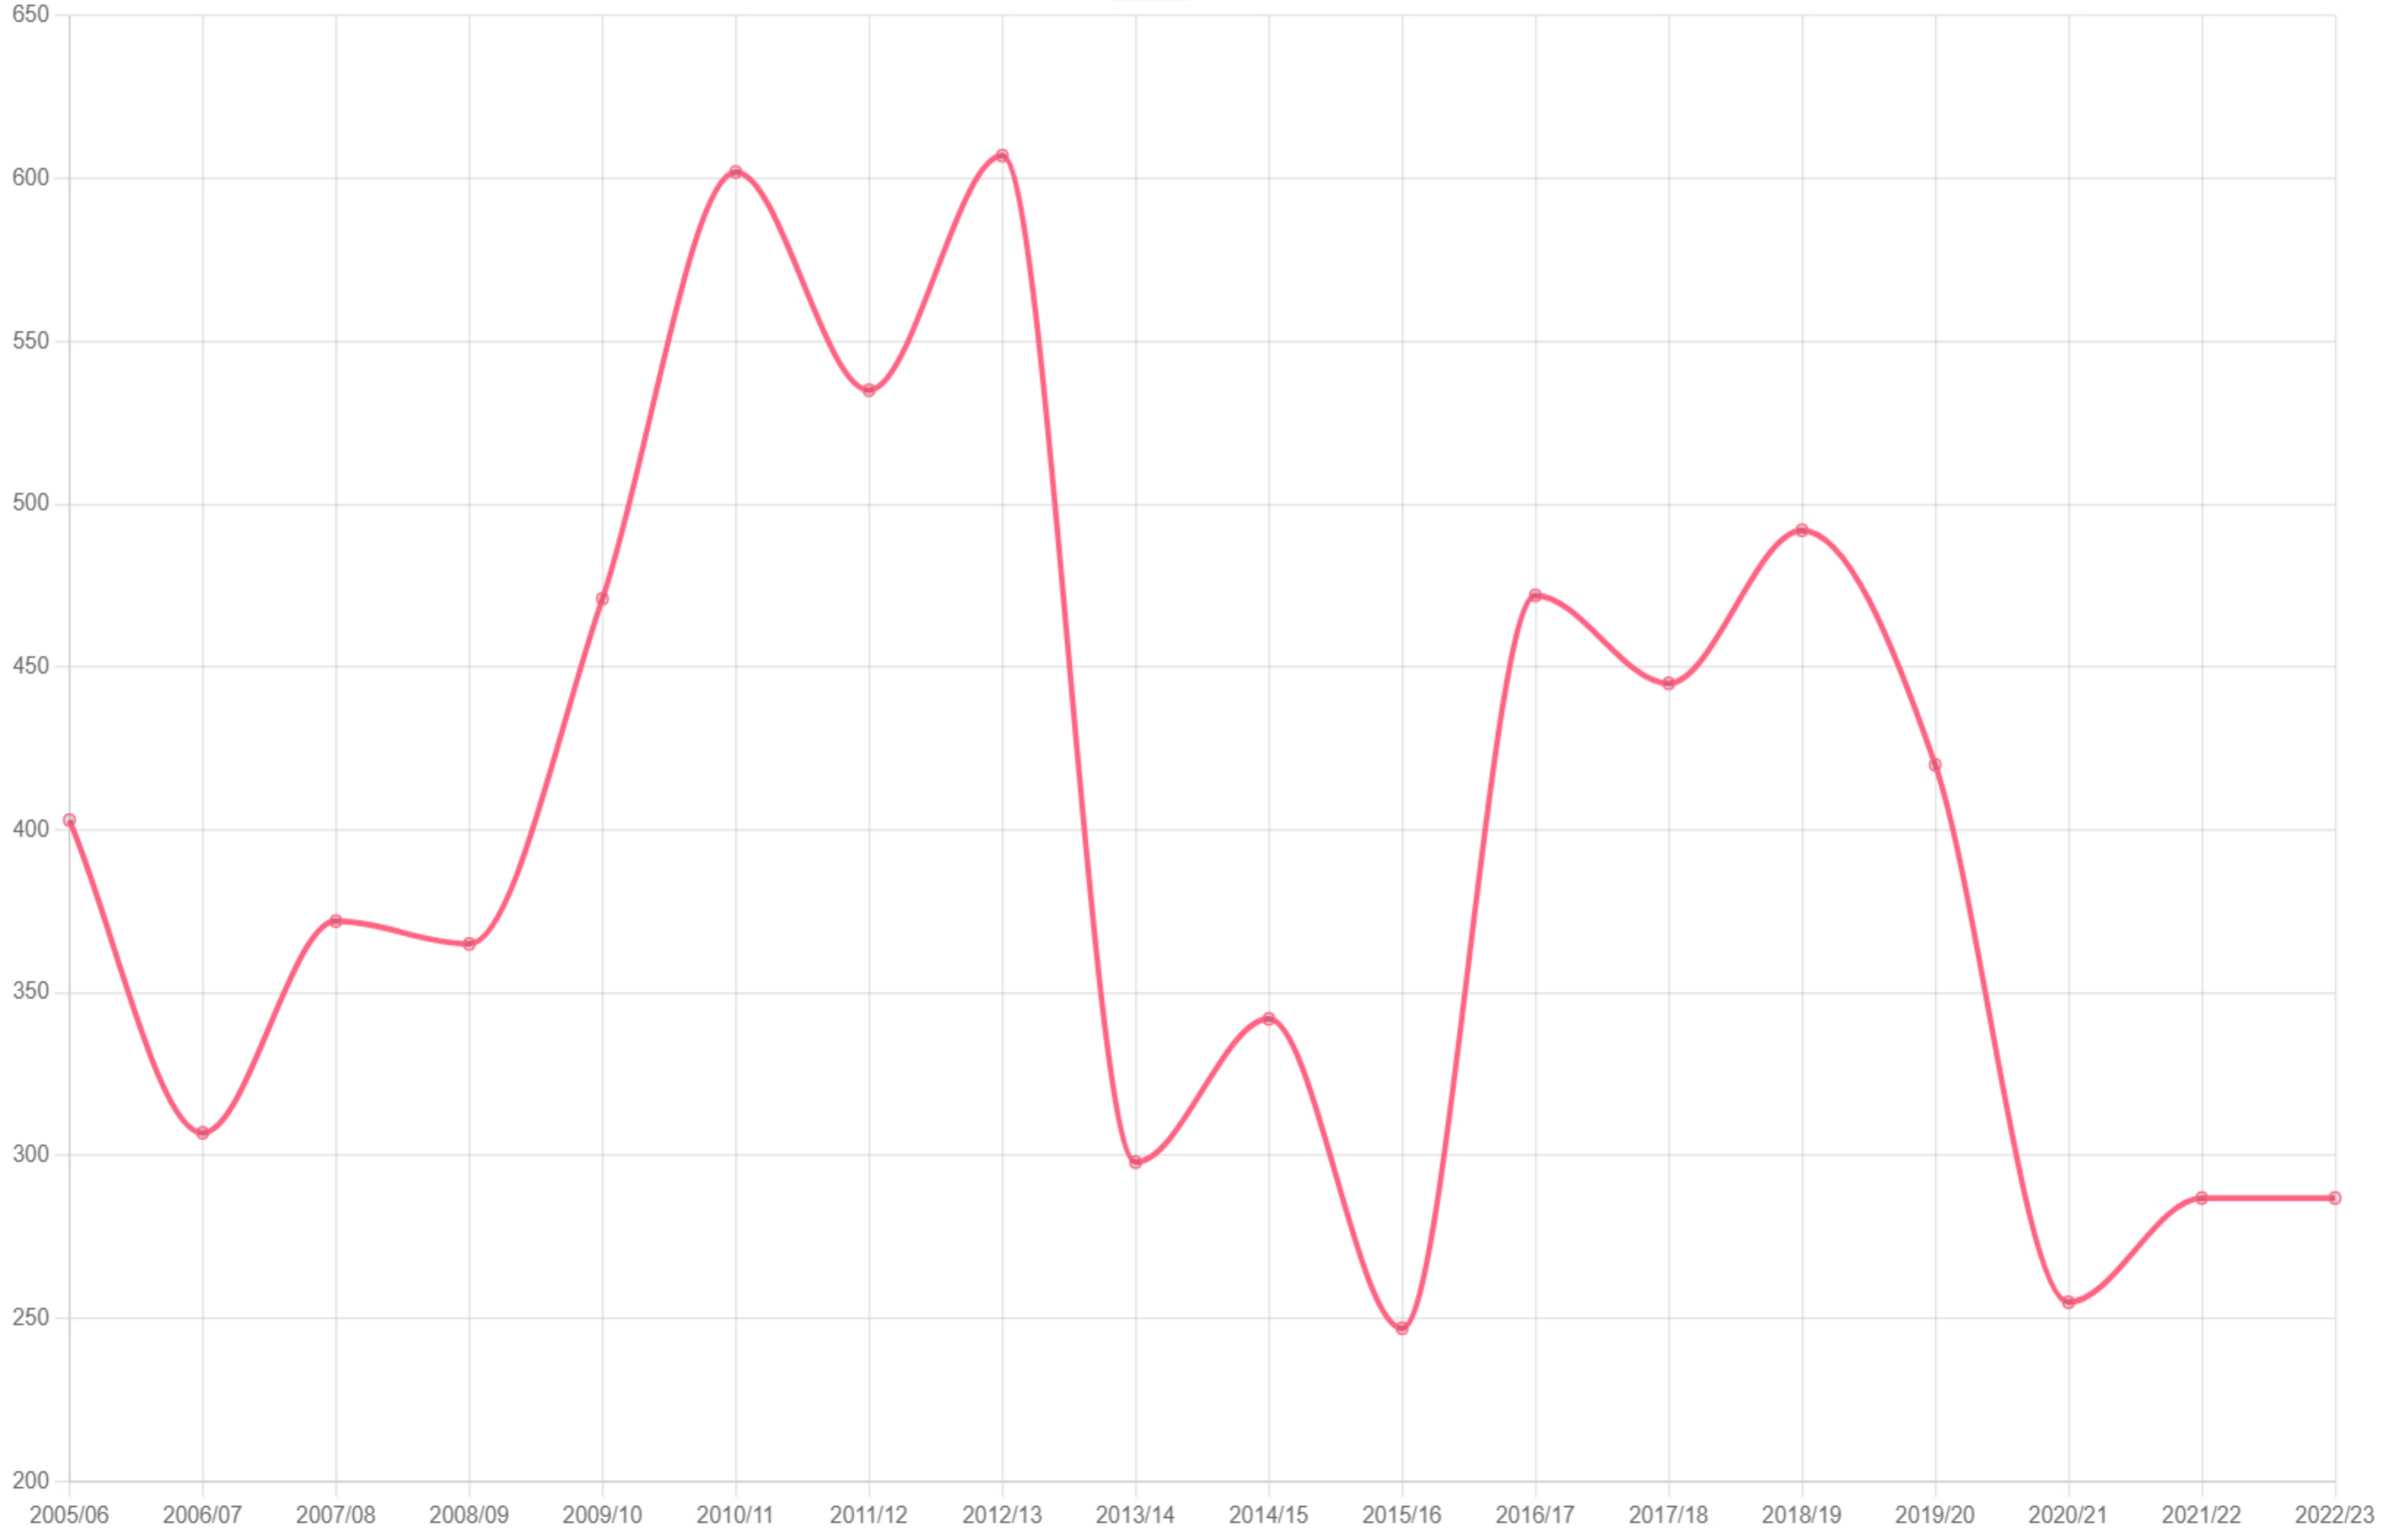

Total sexual offences per Precinct

Ngcobo